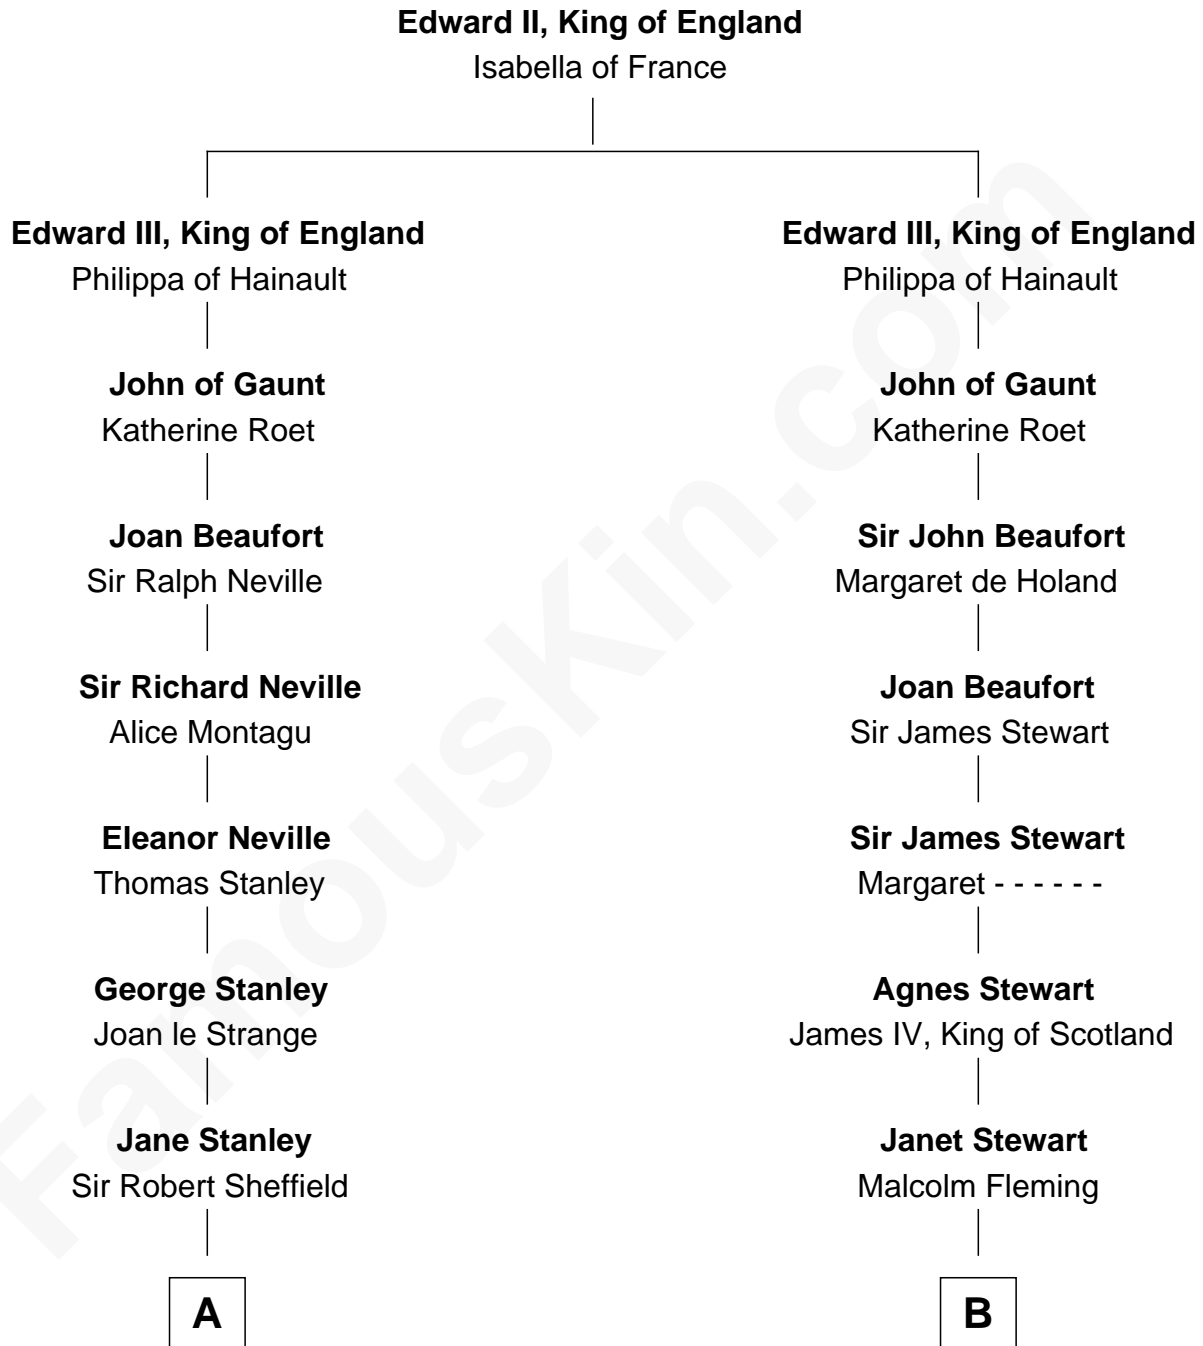

FamousKin.com

Relationship Chart of

Cara Delevingne

Fashion Model and Movie Actress

20th cousin 1 time removed of

Guy Ritchie

British Filmmaker

C

Sir Berkeley Digby George Sheffield
Julia Mary de Tuyll van Serooskerken

John Vincent Sheffield
Anne Margaret Faudel-Phillips

Jane Armyne Sheffield
Sir Jocelyn Edward Greville Stevens

Pandora Anne Stevens
Charles Hamar Delevingne