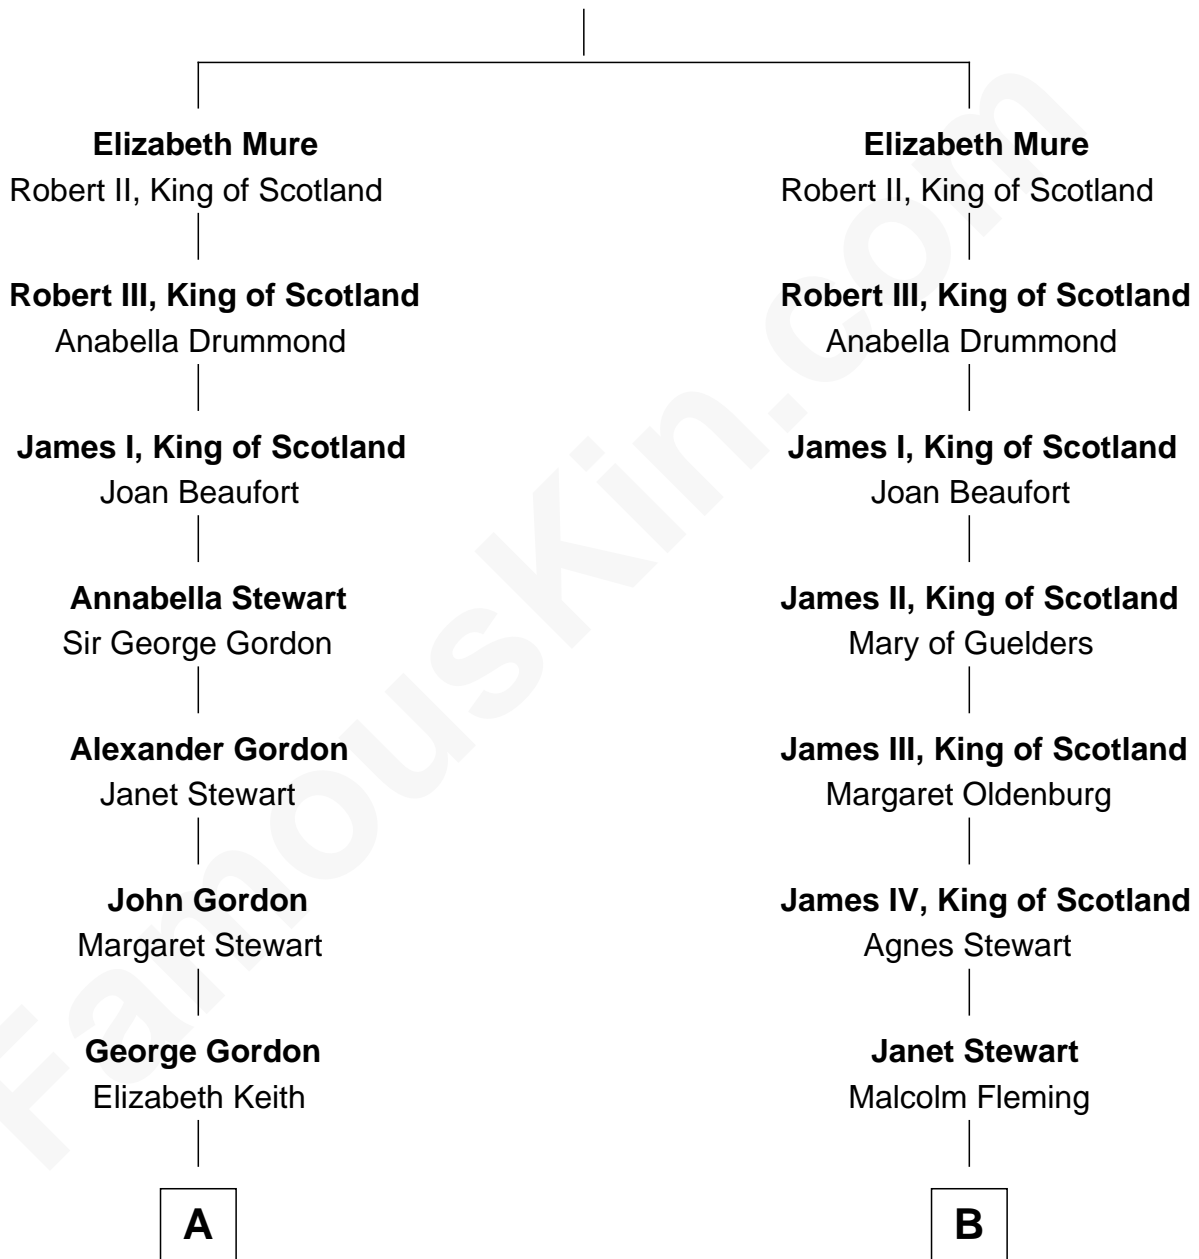

## Relationship Chart of

### Cara Delevingne

*Fashion Model and Movie Actress*

20th cousin 1 time removed of

**Guy Ritchie**

*British Filmmaker*

**Sir Adam Mure**  
Joan Cunningham

**C**

**Armyne Evelyne Gordon**  
Sir Lionel Lawson Faudel-Phillips

**Anne Margaret Faudel-Phillips**  
John Vincent Sheffield

**Jane Armyne Sheffield**  
Sir Jocelyn Edward Greville Stevens

**Pandora Anne Stevens**  
Charles Hamar Delevingne

**Cara Delevingne**  
*Model and Actress*