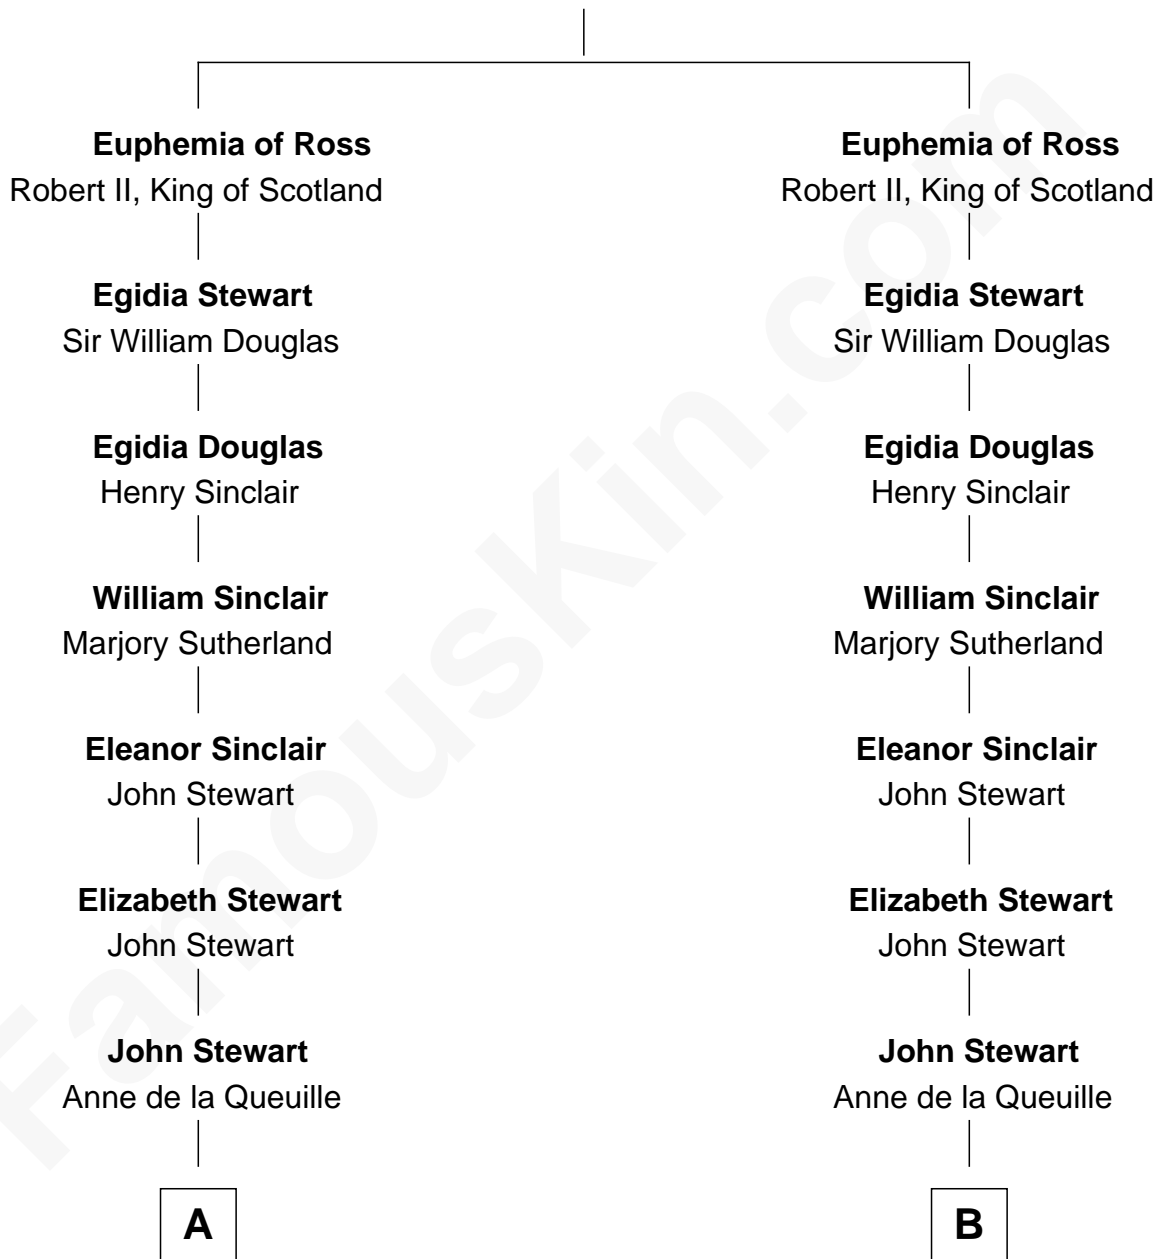

## Relationship Chart of

### Cara Delevingne

*Fashion Model and Movie Actress*

20th cousin 1 time removed of

**Guy Ritchie**

*British Filmmaker*

Hugh of Ross

**C**

**Armyne Evelyne Gordon**  
Sir Lionel Lawson Faudel-Phillips

**Anne Margaret Faudel-Phillips**  
John Vincent Sheffield

**Jane Armyne Sheffield**  
Sir Jocelyn Edward Greville Stevens

**Pandora Anne Stevens**  
Charles Hamar Delevingne

**Cara Delevingne**  
*Model and Actress*