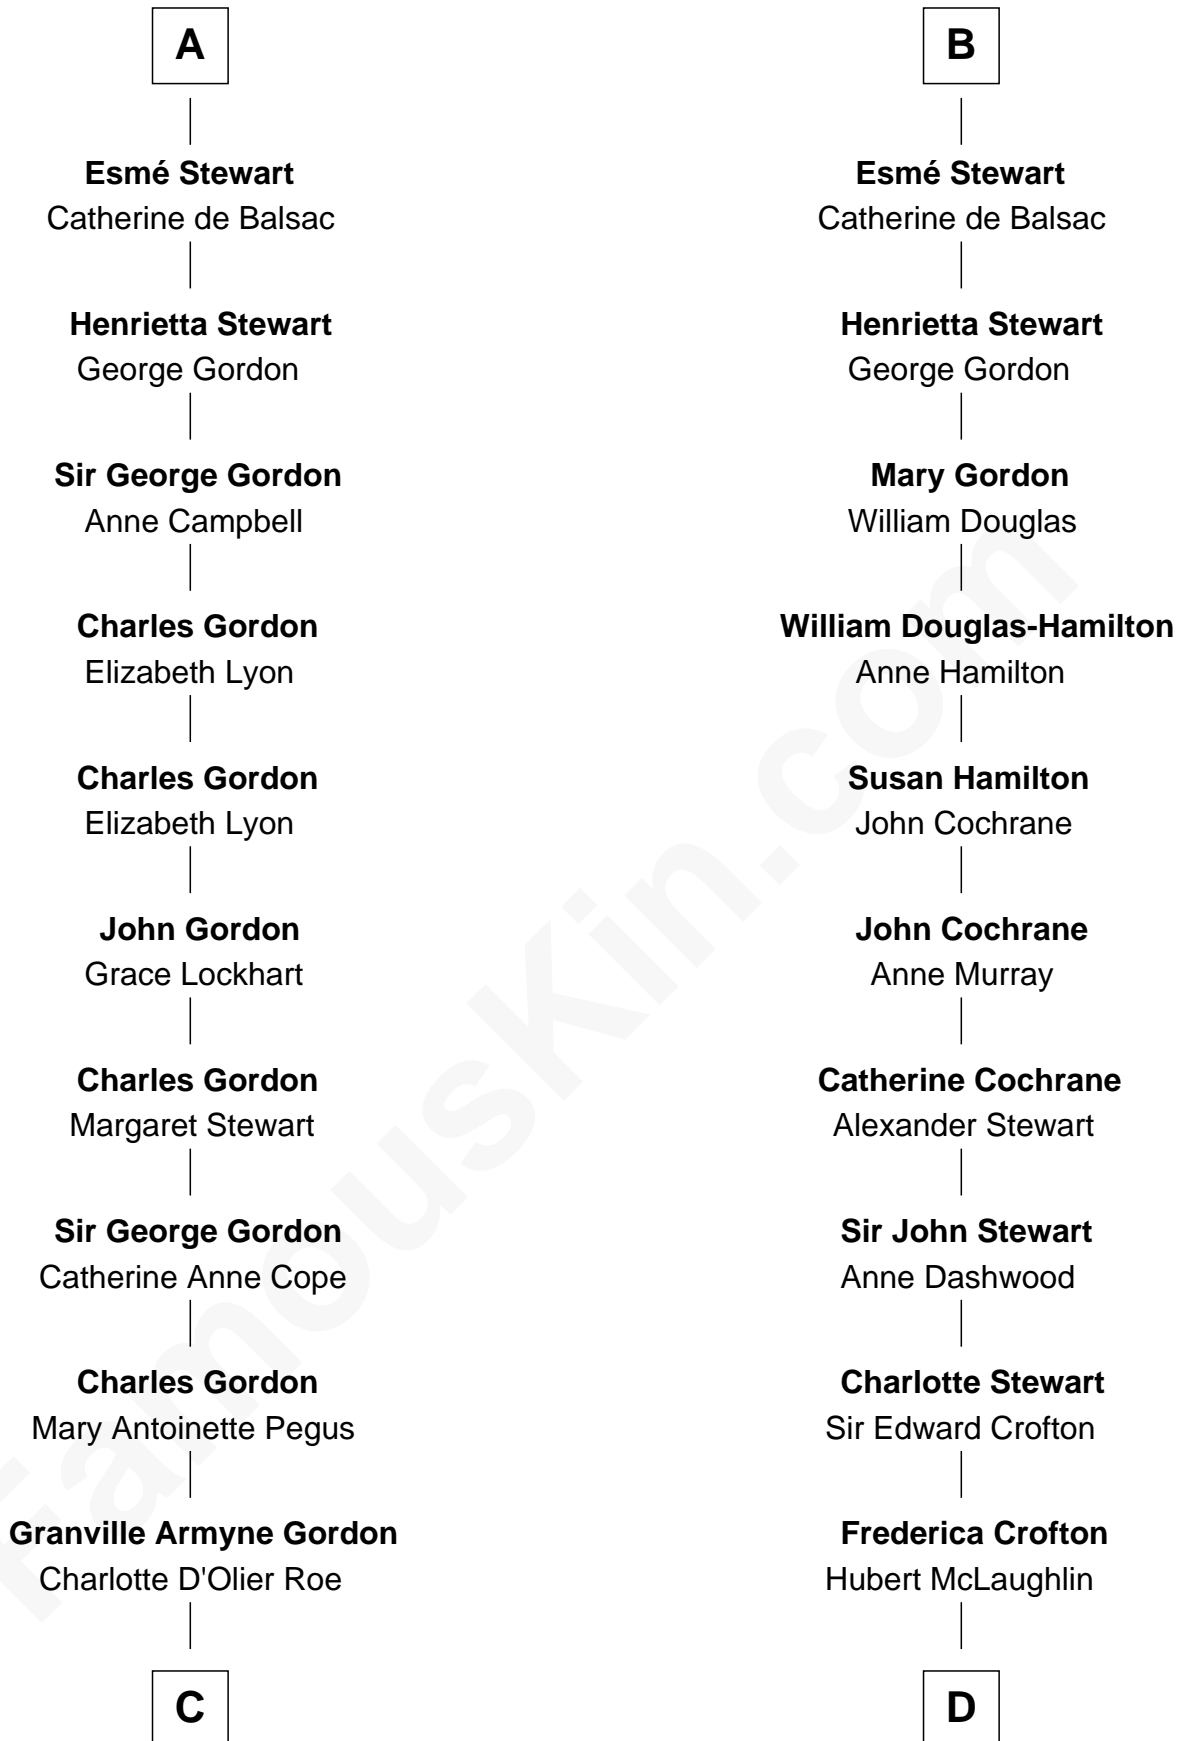

## Relationship Chart of

### Cara Delevingne

*Fashion Model and Movie Actress*

20th cousin 1 time removed of

**Guy Ritchie**

*British Filmmaker*

Hugh of Ross

**C**

**Armyne Evelyne Gordon**  
Sir Lionel Lawson Faudel-Phillips

**Anne Margaret Faudel-Phillips**  
John Vincent Sheffield

**Jane Armyne Sheffield**  
Sir Jocelyn Edward Greville Stevens

**Pandora Anne Stevens**  
Charles Hamar Delevingne

**Cara Delevingne**  
*Model and Actress*