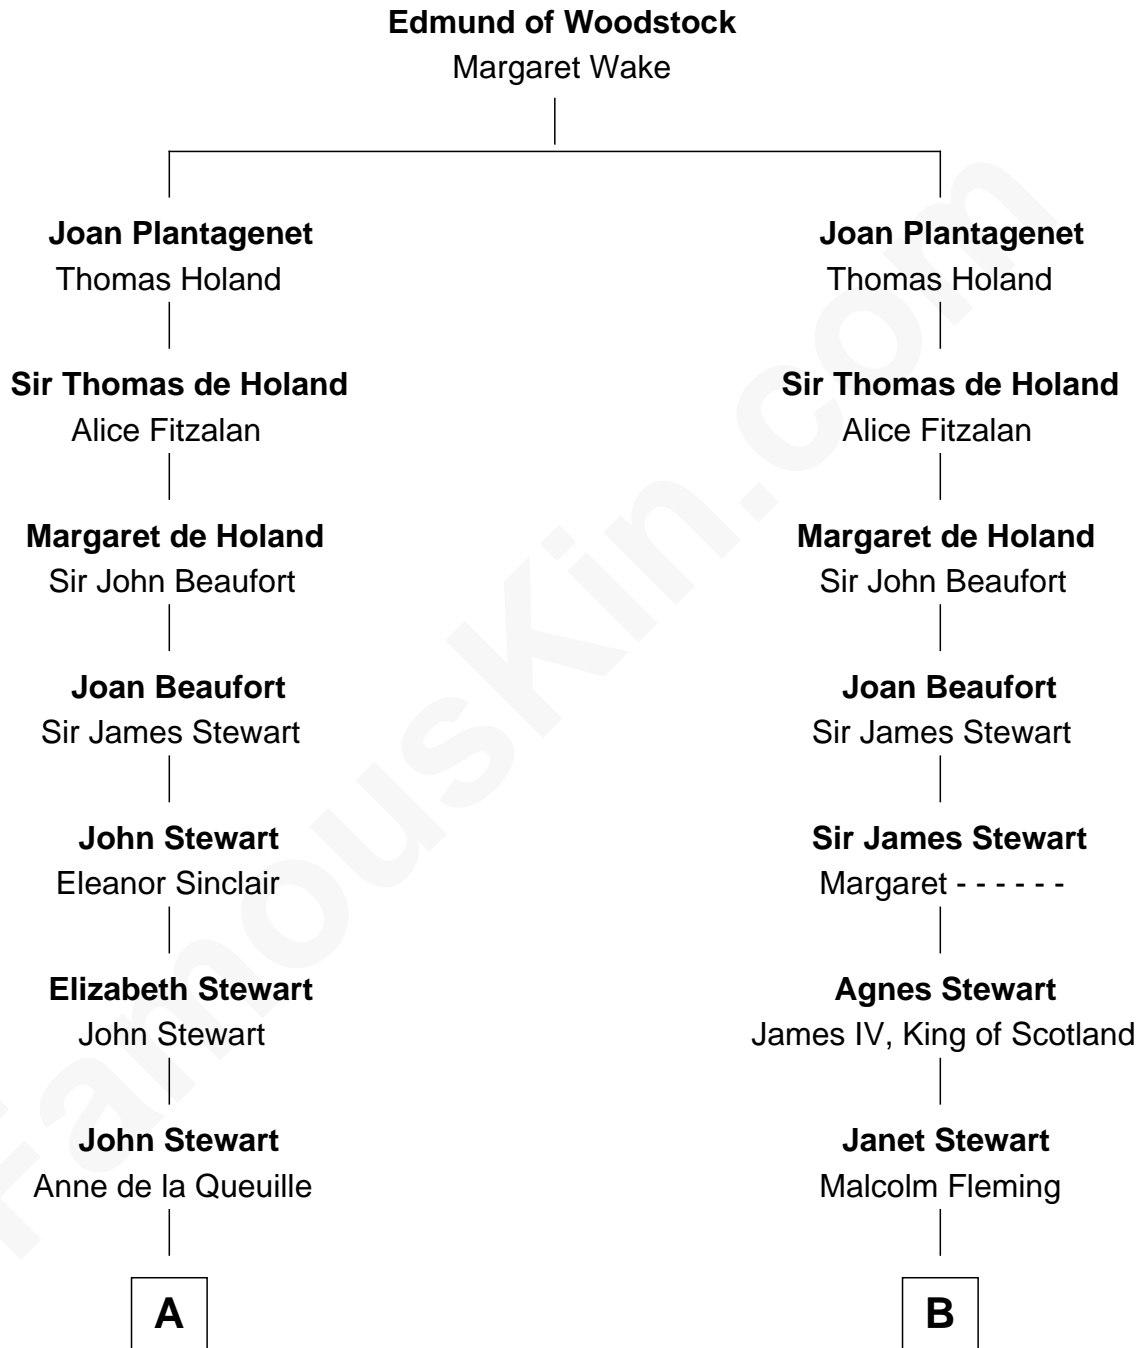

FamousKin.com

Relationship Chart of

Cara Delevingne

Fashion Model and Movie Actress

20th cousin 1 time removed of

Guy Ritchie

British Filmmaker

C

Armyne Evelyne Gordon
Sir Lionel Lawson Faudel-Phillips

Anne Margaret Faudel-Phillips
John Vincent Sheffield

Jane Armyne Sheffield
Sir Jocelyn Edward Greville Stevens

Pandora Anne Stevens
Charles Hamar Delevingne

Cara Delevingne
Model and Actress

D

Vivian Guy Ouseley McLaughlin
Edith Jane Martineau

Doris Margaretta McLaughlin
Stuart John Ritchie

John Vivian Ritchie
Amber Mary Parkinson

Guy Ritchie
British Filmmaker