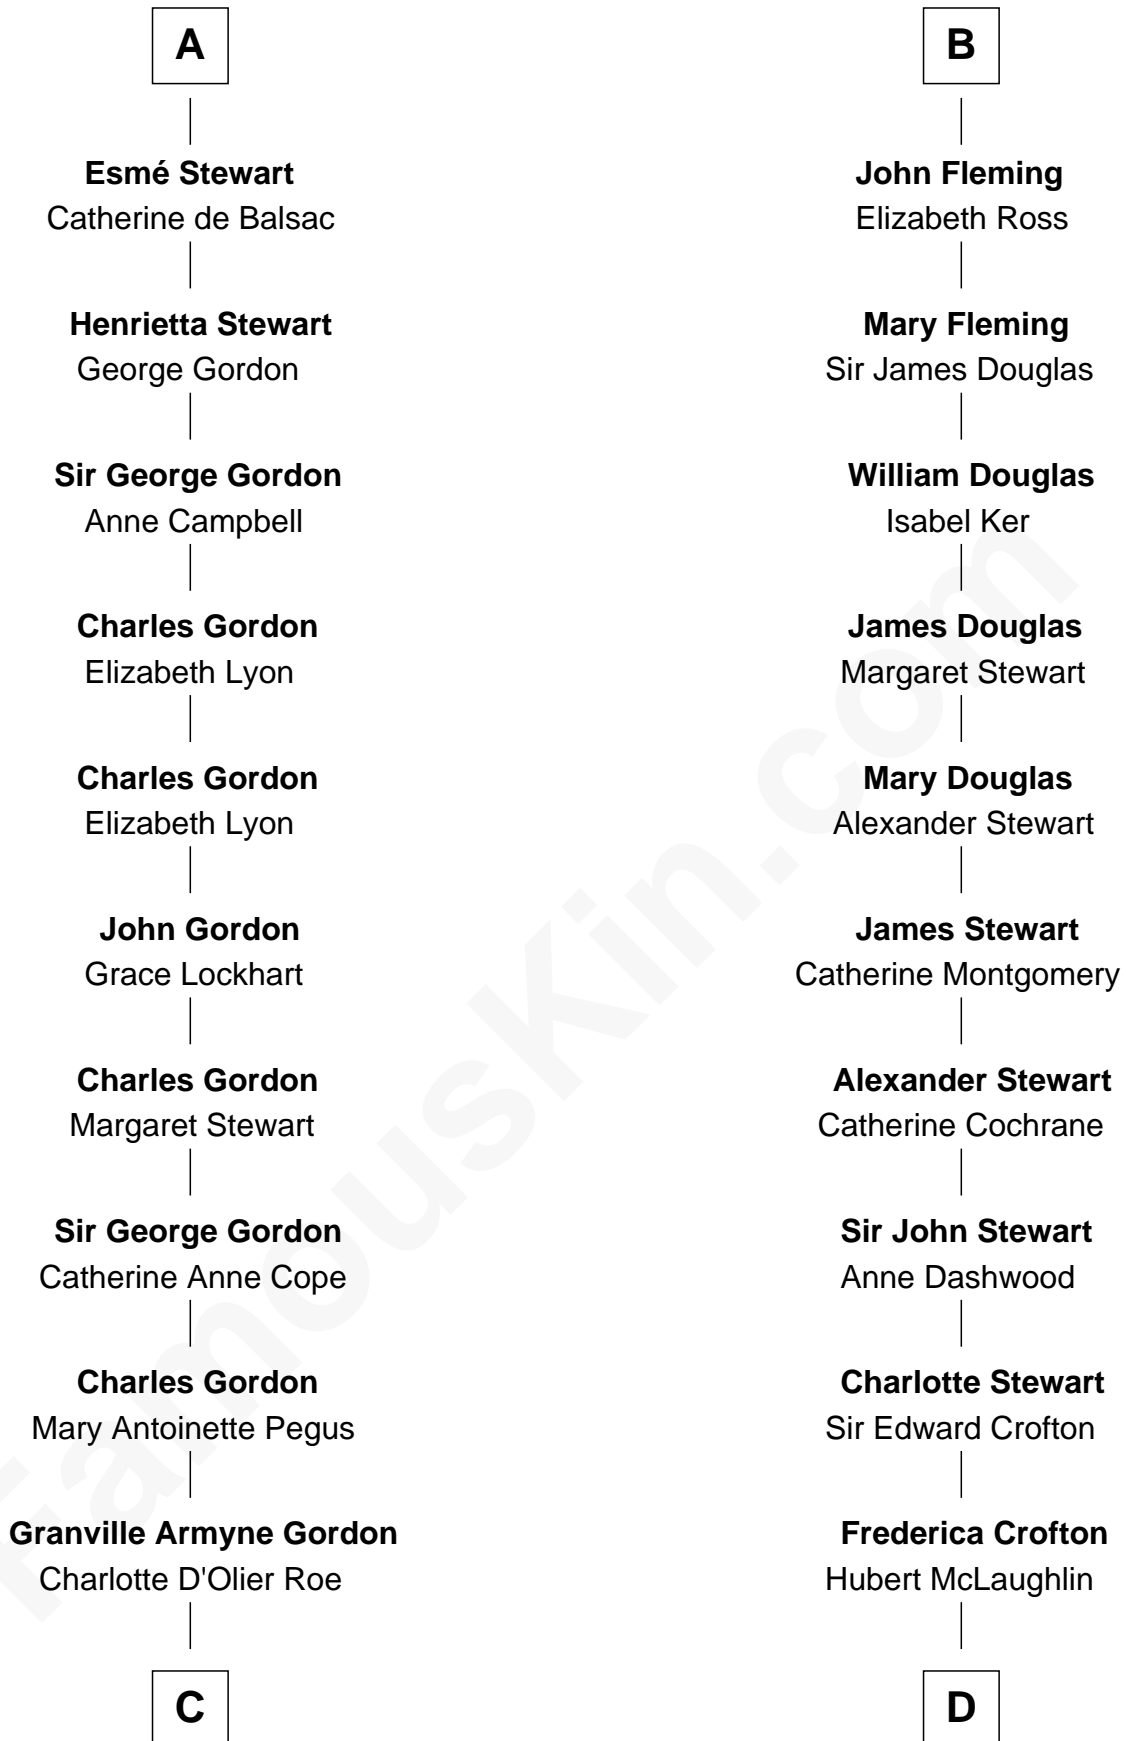

FamousKin.com

Relationship Chart of

Cara Delevingne

Fashion Model and Movie Actress

20th cousin 1 time removed of

Guy Ritchie

British Filmmaker

C

Armyne Evelyne Gordon
Sir Lionel Lawson Faudel-Phillips

Anne Margaret Faudel-Phillips
John Vincent Sheffield

Jane Armyne Sheffield
Sir Jocelyn Edward Greville Stevens

Pandora Anne Stevens
Charles Hamar Delevingne

Cara Delevingne
Model and Actress

D

Vivian Guy Ouseley McLaughlin
Edith Jane Martineau

Doris Margaretta McLaughlin
Stuart John Ritchie

John Vivian Ritchie
Amber Mary Parkinson

Guy Ritchie
British Filmmaker