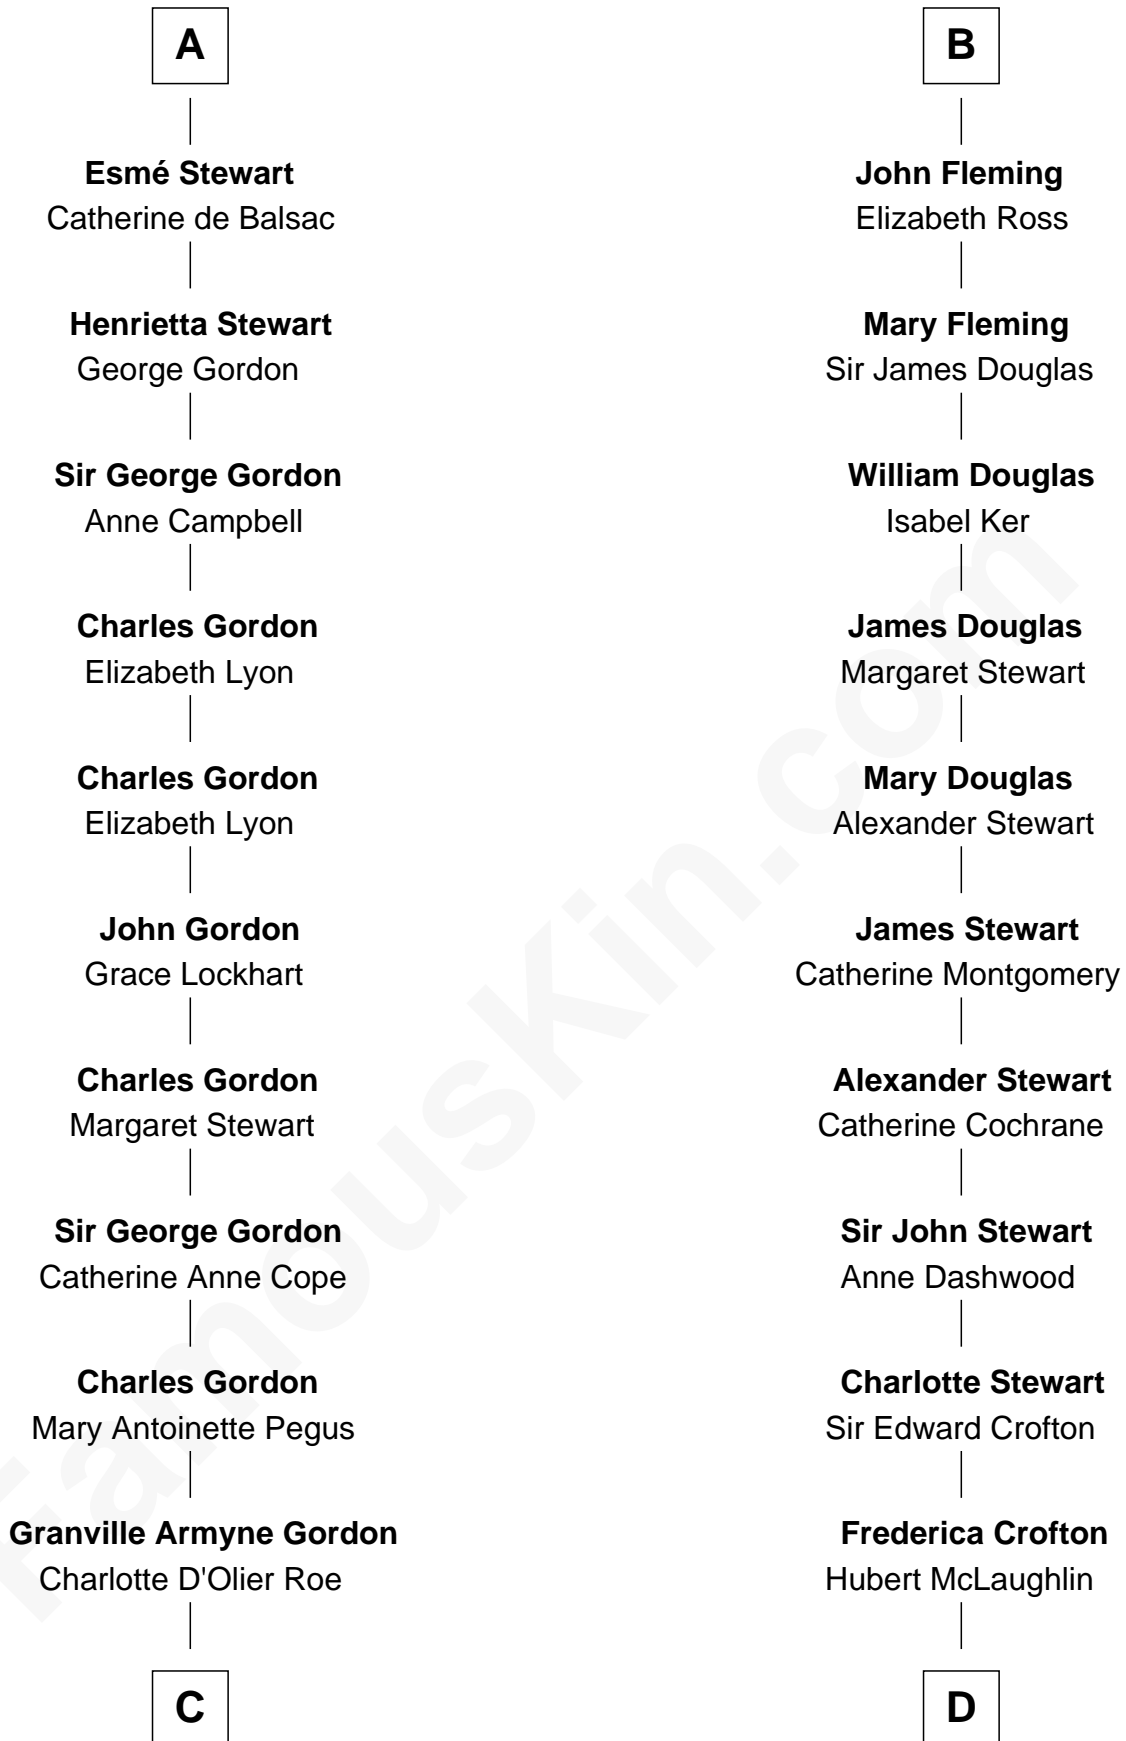

FamousKin.com

Relationship Chart of

Cara Delevingne

Fashion Model and Movie Actress

20th cousin 1 time removed of

Guy Ritchie

British Filmmaker

Sir Robert de Holland

Maude la Zouche

C

Armyne Evelyne Gordon
Sir Lionel Lawson Faudel-Phillips

Anne Margaret Faudel-Phillips
John Vincent Sheffield

Jane Armyne Sheffield
Sir Jocelyn Edward Greville Stevens

Pandora Anne Stevens
Charles Hamar Delevingne

Cara Delevingne
Model and Actress

D

Vivian Guy Ouseley McLaughlin
Edith Jane Martineau

Doris Margaretta McLaughlin
Stuart John Ritchie

John Vivian Ritchie
Amber Mary Parkinson

Guy Ritchie
British Filmmaker