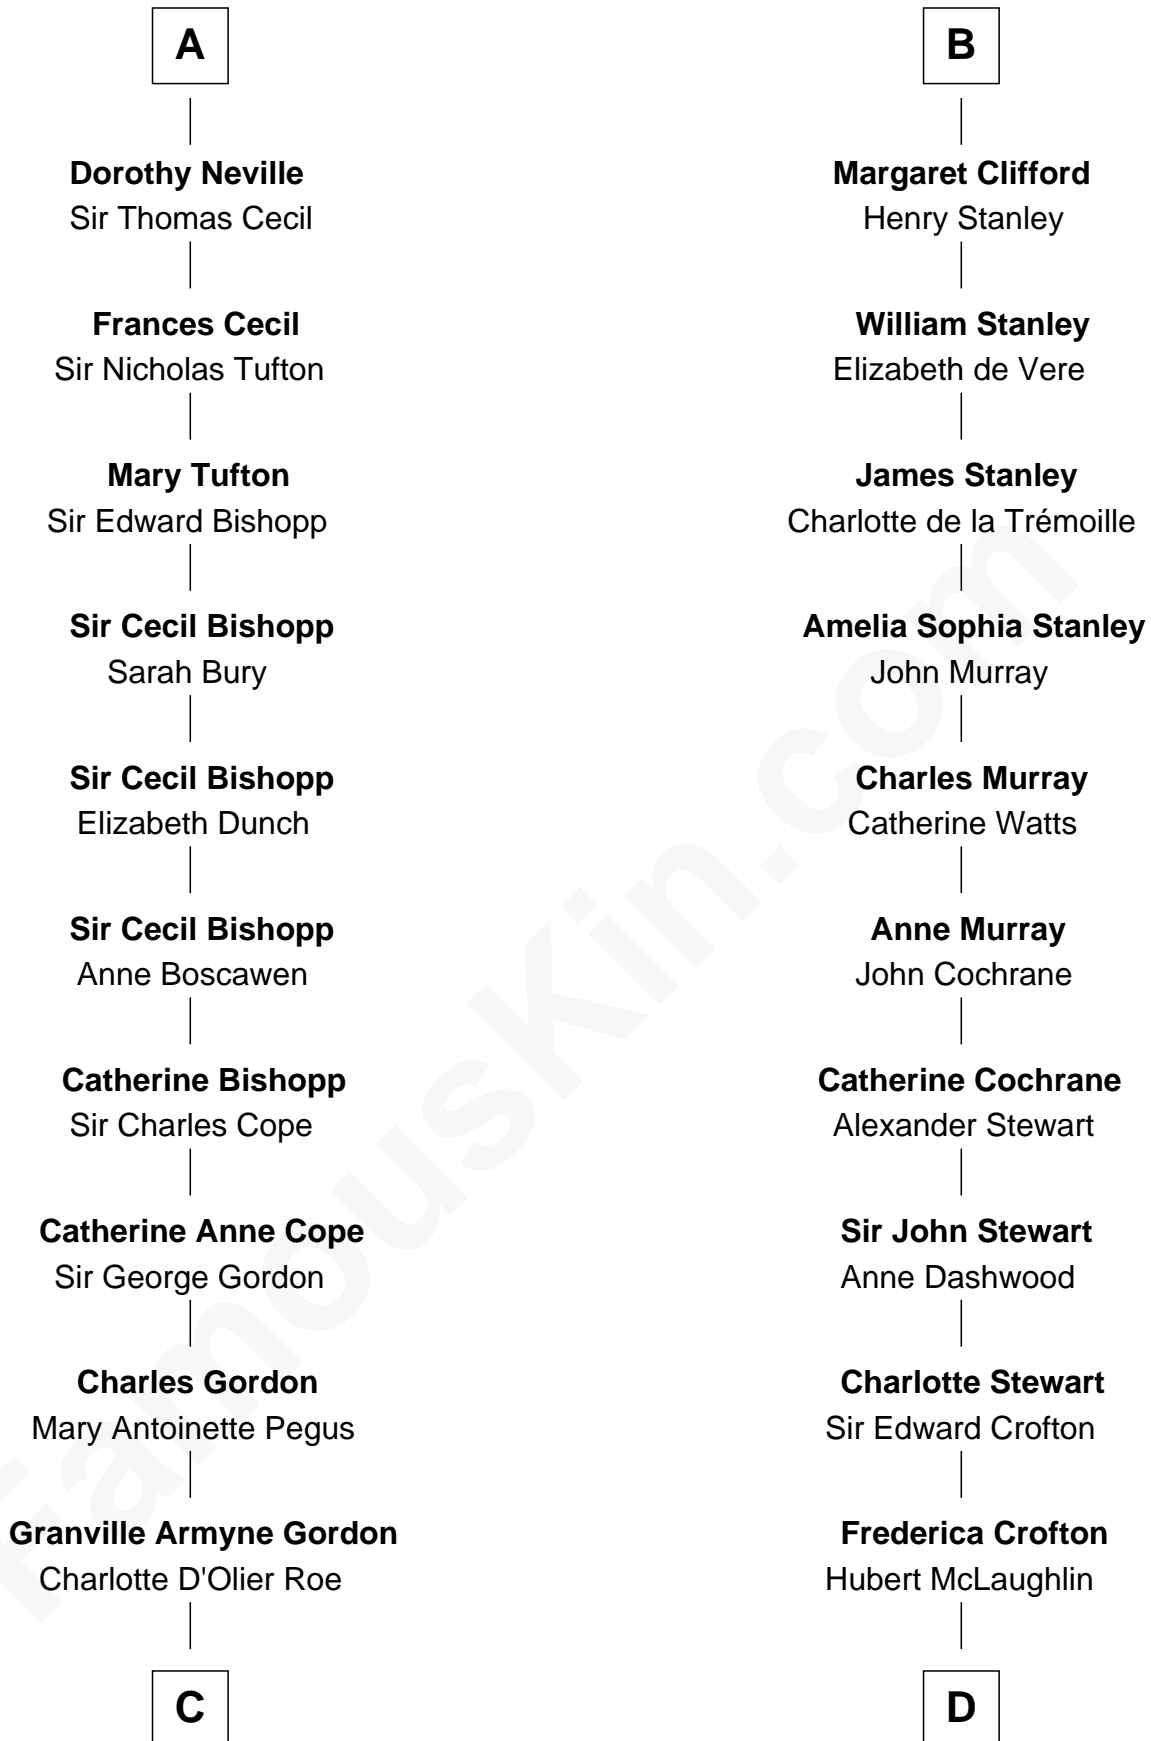

FamousKin.com

Relationship Chart of

Cara Delevingne

Fashion Model and Movie Actress

20th cousin 1 time removed of

Guy Ritchie

British Filmmaker

C

Armyne Evelyne Gordon
Sir Lionel Lawson Faudel-Phillips

Anne Margaret Faudel-Phillips
John Vincent Sheffield

Jane Armyne Sheffield
Sir Jocelyn Edward Greville Stevens

Pandora Anne Stevens
Charles Hamar Delevingne

Cara Delevingne
Model and Actress

D

Vivian Guy Ouseley McLaughlin
Edith Jane Martineau

Doris Margaretta McLaughlin
Stuart John Ritchie

John Vivian Ritchie
Amber Mary Parkinson

Guy Ritchie
British Filmmaker