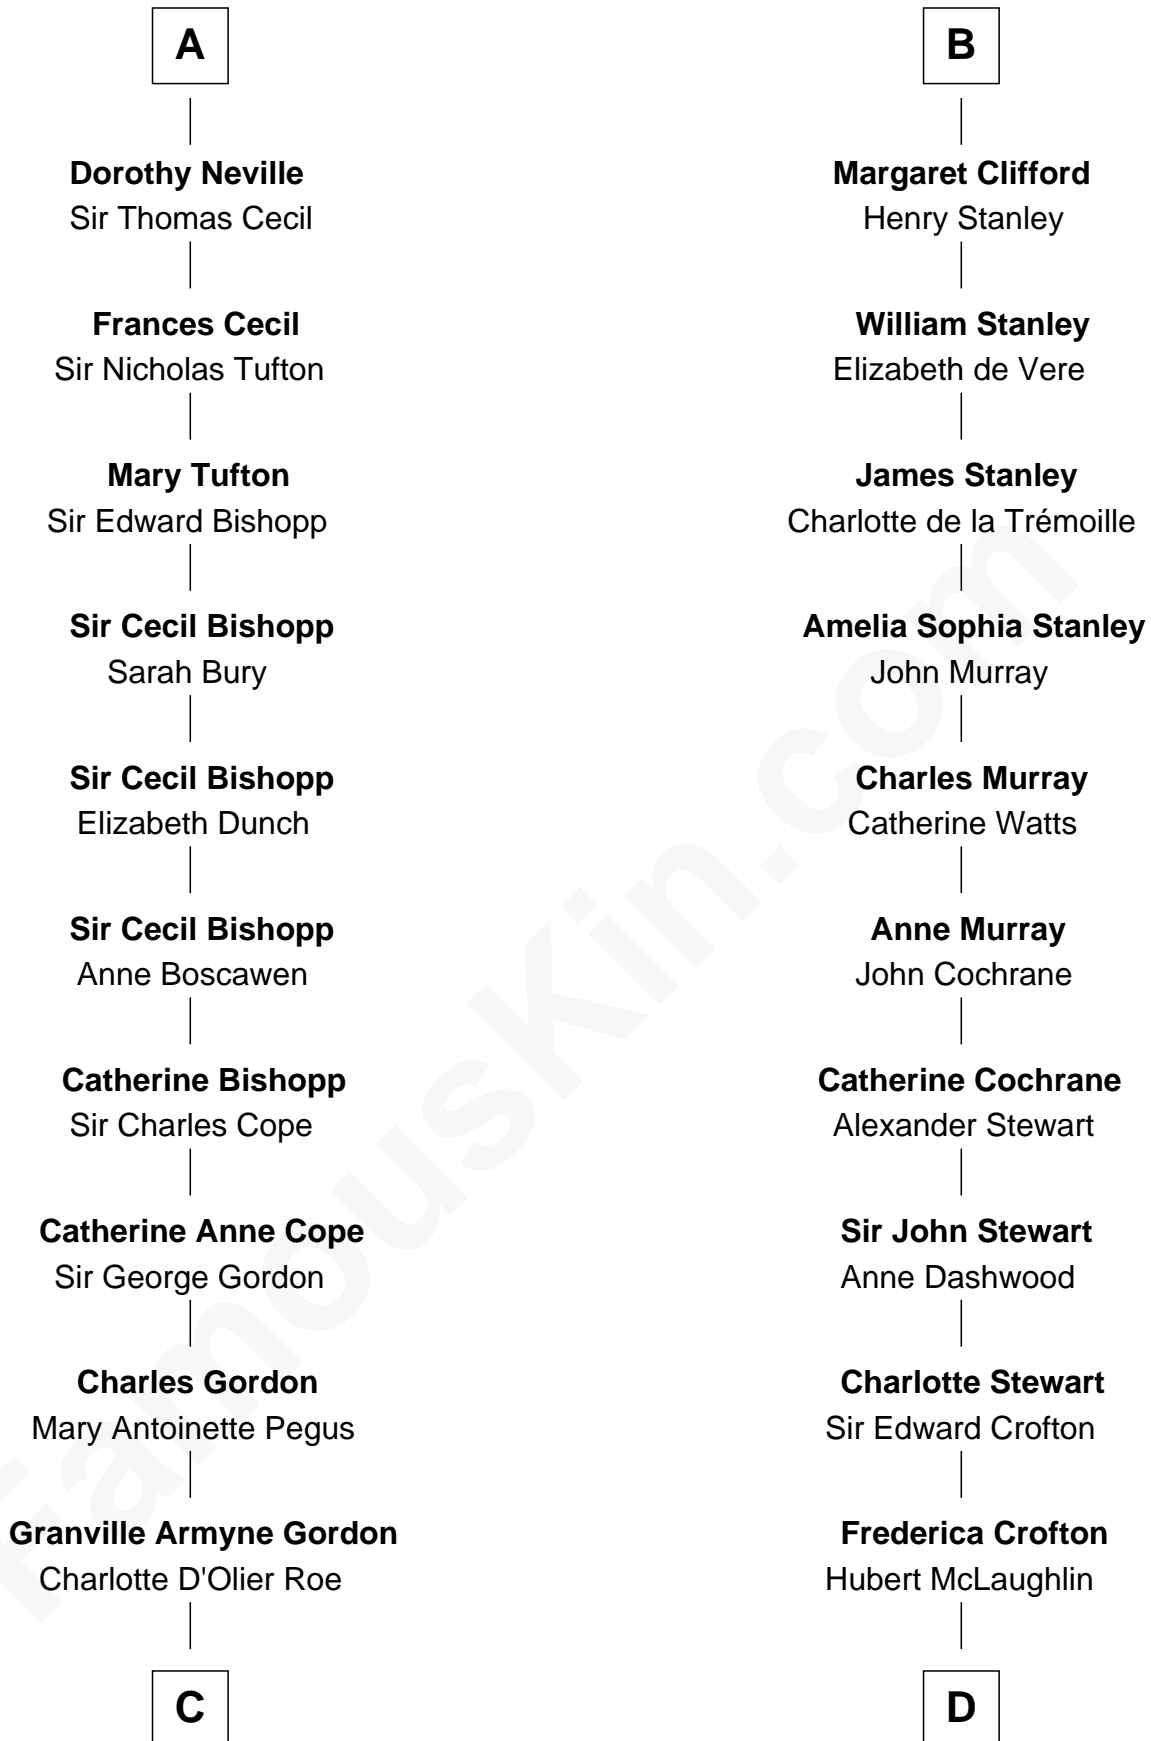

## Relationship Chart of

### Cara Delevingne

*Fashion Model and Movie Actress*

20th cousin 1 time removed of

**Guy Ritchie**

*British Filmmaker*

**Warin de Lisle**  
Margaret Pipard

**C**

**Armyne Evelyne Gordon**  
Sir Lionel Lawson Faudel-Phillips

**Anne Margaret Faudel-Phillips**  
John Vincent Sheffield

**Jane Armyne Sheffield**  
Sir Jocelyn Edward Greville Stevens

**Pandora Anne Stevens**  
Charles Hamar Delevingne

**Cara Delevingne**  
*Model and Actress*