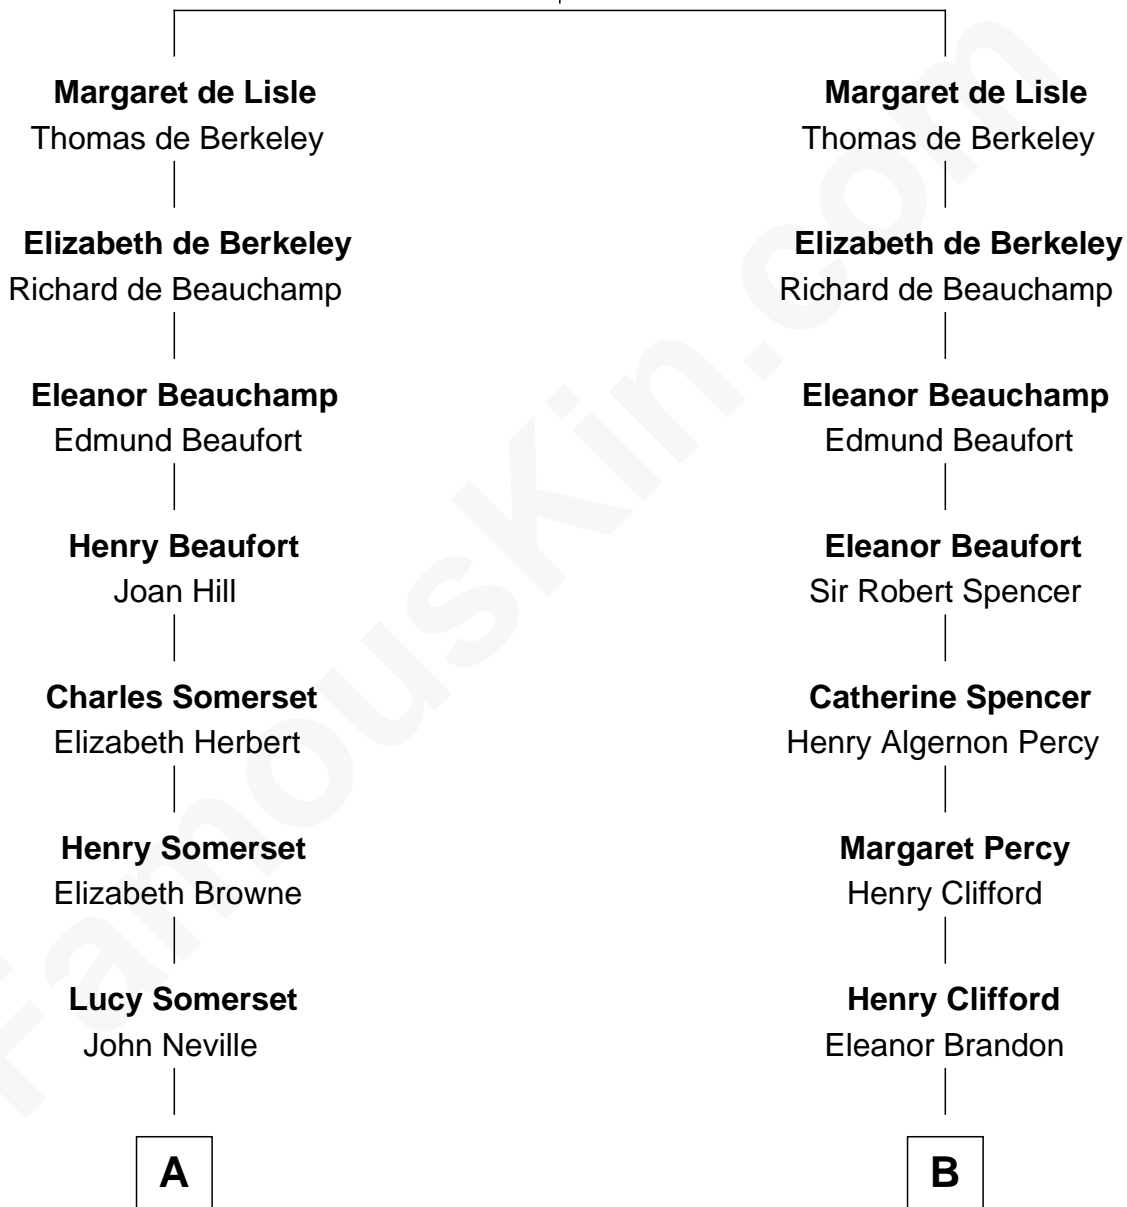

## Relationship Chart of

### Cara Delevingne

*Fashion Model and Movie Actress*

20th cousin 1 time removed of

**Guy Ritchie**

*British Filmmaker*

**Warin de Lisle**  
Margaret Pipard

**C**

**Armyne Evelyne Gordon**  
Sir Lionel Lawson Faudel-Phillips

**Anne Margaret Faudel-Phillips**  
John Vincent Sheffield

**Jane Armyne Sheffield**  
Sir Jocelyn Edward Greville Stevens

**Pandora Anne Stevens**  
Charles Hamar Delevingne

**Cara Delevingne**  
*Model and Actress*