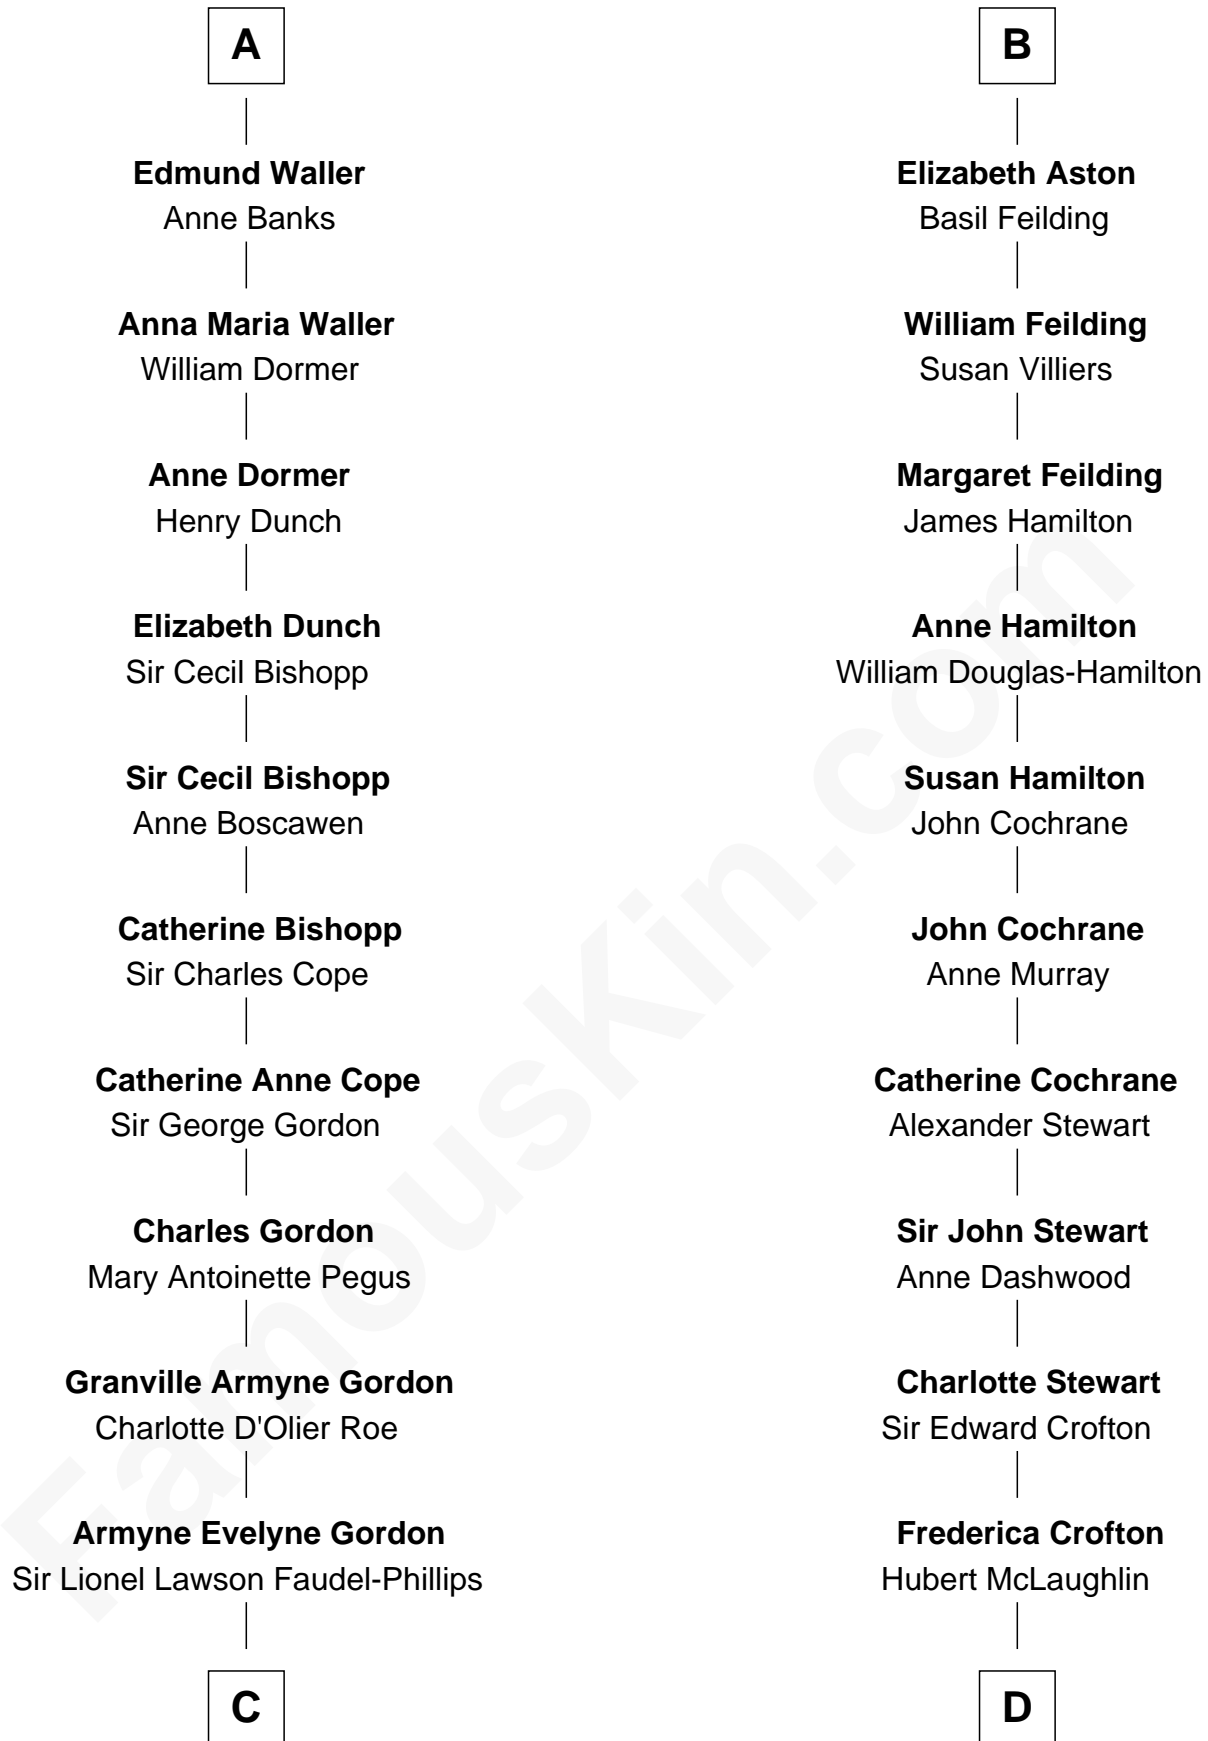

# FamousKin.com Relationship Chart of

**Cara Delevingne**

*Fashion Model and Movie Actress*

20th cousin of

**Guy Ritchie**

*British Filmmaker*

**Stephen le Scrope**

Margery de Welles

**Griffith Hampden**  
Anne Cave

**Anne Hampden**  
Robert Waller

**A**

**Maude le Scrope**  
Sir Baldwin Freville

**Joyce Freville**  
Sir Roger Aston

**Sir Robert Aston**  
Isabel Brereton

**John Aston**  
Elizabeth Delves

**Sir John Aston**  
Joan Lyttleton

**Sir Edward Aston**  
Joan Bowles

**Sir Walter Aston**  
Elizabeth Leveson

**B**

**C**

**Anne Margaret Faudel-Phillips**

John Vincent Sheffield

**Jane Armyne Sheffield**