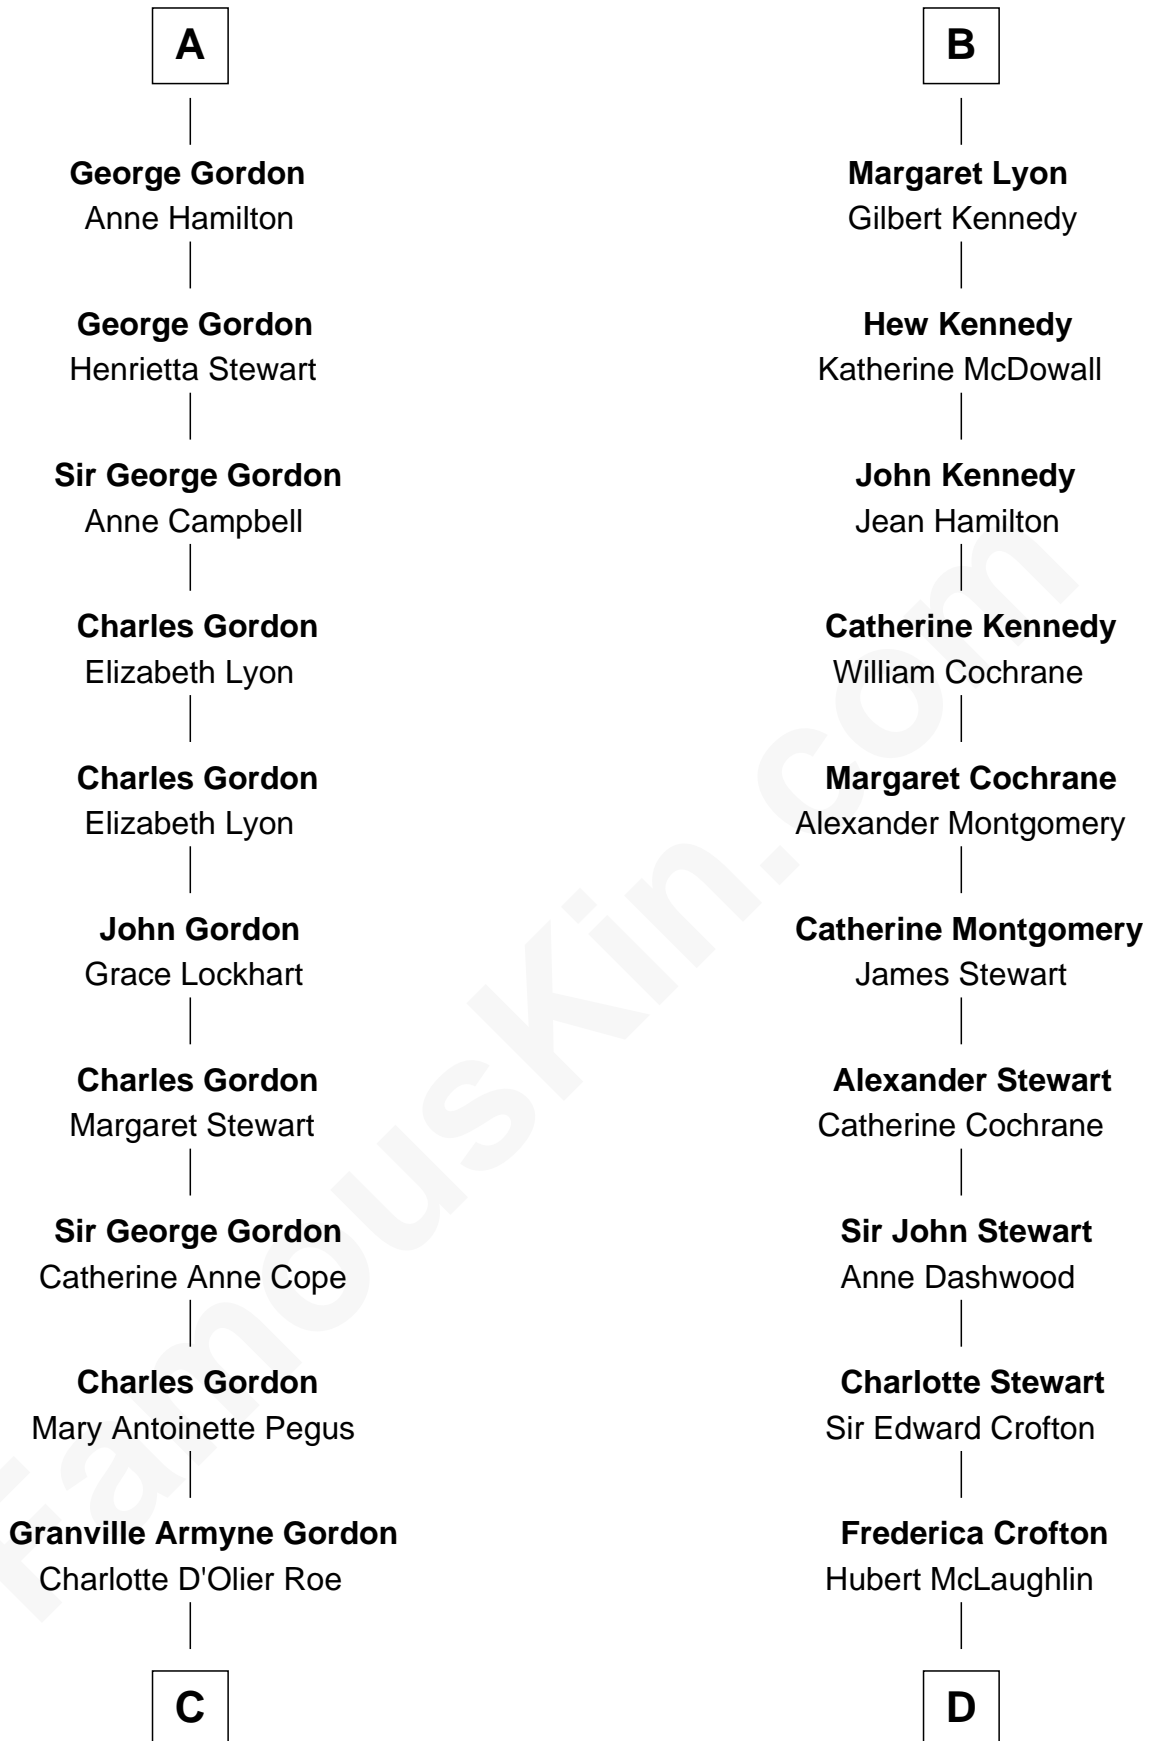

FamousKin.com

Relationship Chart of

Cara Delevingne

Fashion Model and Movie Actress

20th cousin 1 time removed of

Guy Ritchie

British Filmmaker

Sir William Keith

C

Armyne Evelyne Gordon
Sir Lionel Lawson Faudel-Phillips

Anne Margaret Faudel-Phillips
John Vincent Sheffield

Jane Armyne Sheffield
Sir Jocelyn Edward Greville Stevens

Pandora Anne Stevens
Charles Hamar Delevingne

Cara Delevingne
Model and Actress

D

Vivian Guy Ouseley McLaughlin
Edith Jane Martineau

Doris Margaretta McLaughlin
Stuart John Ritchie

John Vivian Ritchie
Amber Mary Parkinson

Guy Ritchie
British Filmmaker