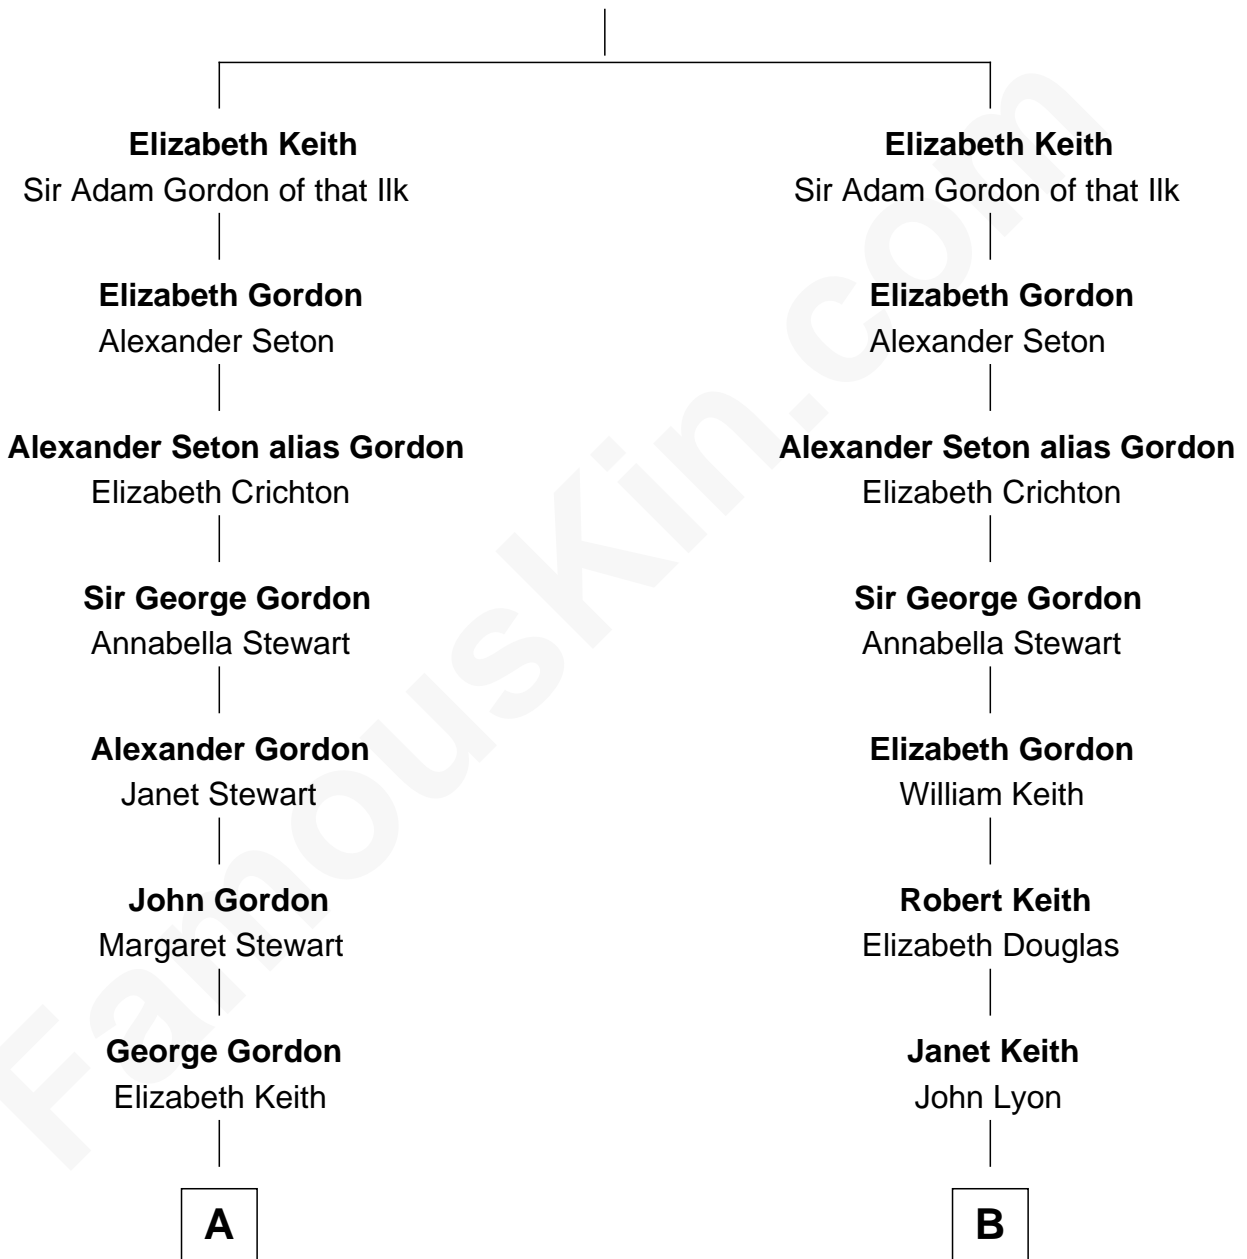

FamousKin.com

Relationship Chart of

Cara Delevingne

Fashion Model and Movie Actress

20th cousin 1 time removed of

Guy Ritchie

British Filmmaker

Sir William Keith

C

Armyne Evelyne Gordon
Sir Lionel Lawson Faudel-Phillips

Anne Margaret Faudel-Phillips
John Vincent Sheffield

Jane Armyne Sheffield
Sir Jocelyn Edward Greville Stevens

Pandora Anne Stevens
Charles Hamar Delevingne