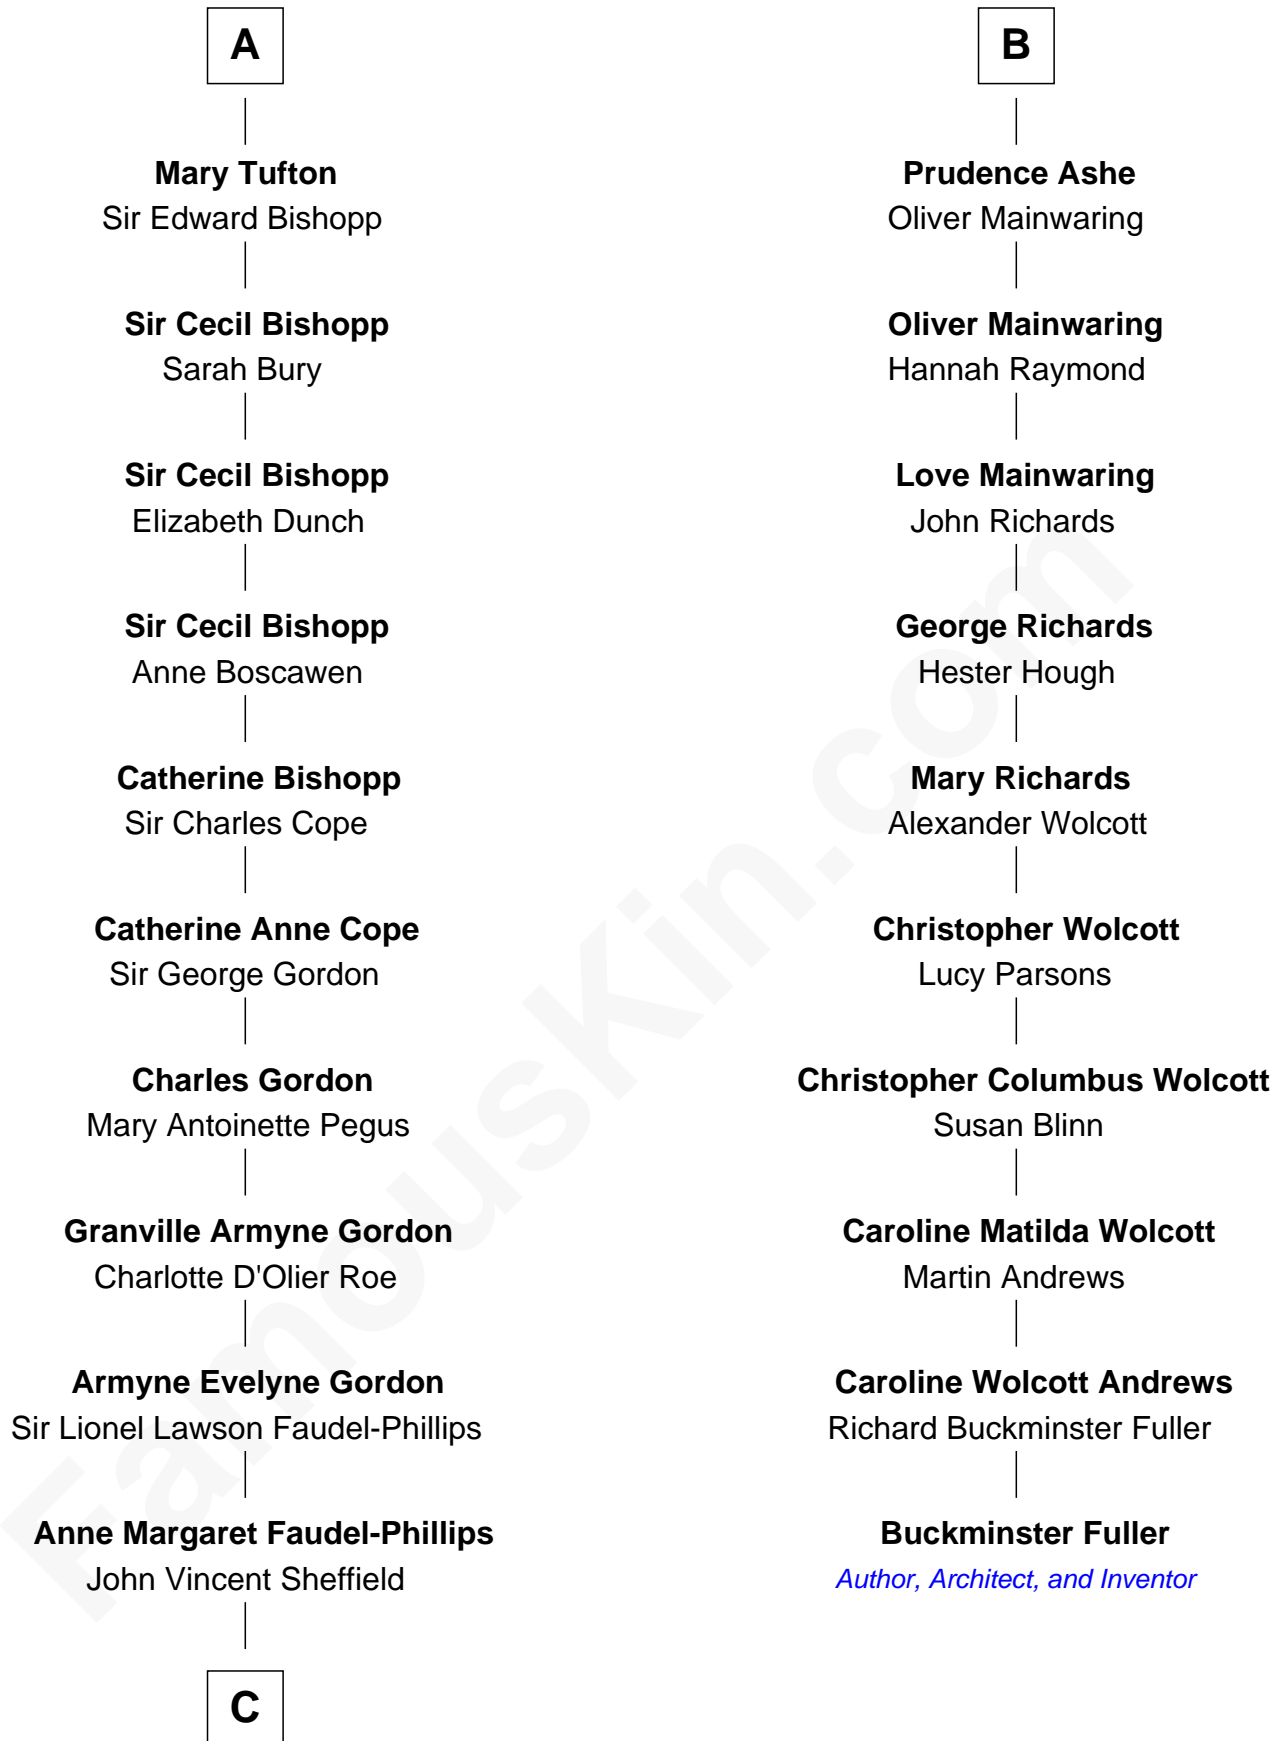

FamousKin.com

Relationship Chart of

Cara Delevingne

Fashion Model and Movie Actress

16th cousin 3 times removed of

Buckminster Fuller

Author, Architect, and Inventor

C

—
Jane Armyne Sheffield

Sir Jocelyn Edward Greville Stevens

—
Pandora Anne Stevens

Charles Hamar Delevingne

—
Cara Delevingne

Model and Actress

FamousKin.com