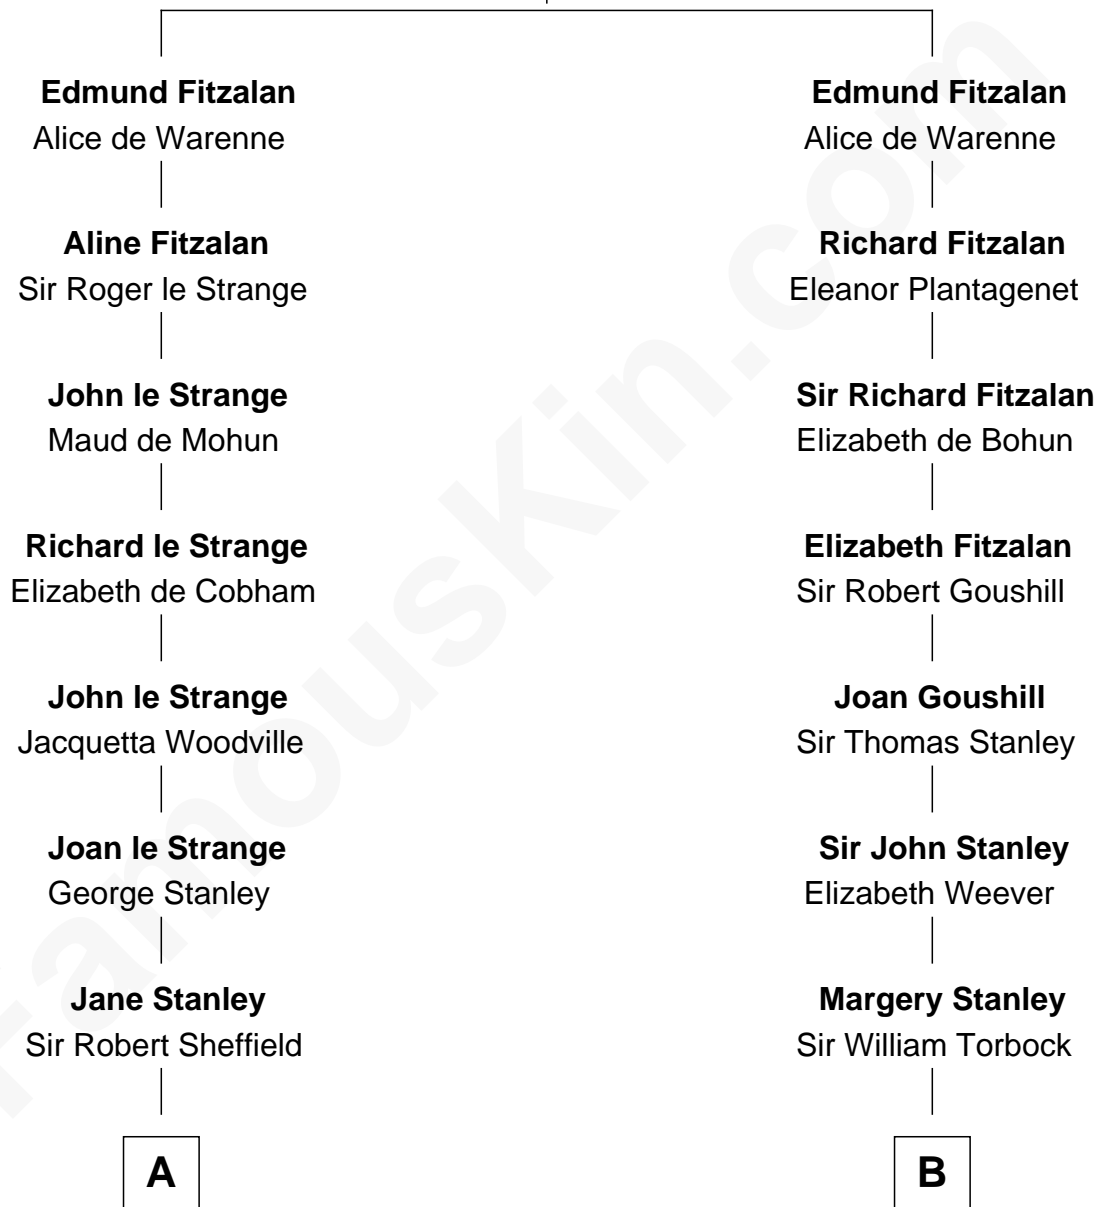

FamousKin.com

Relationship Chart of

Cara Delevingne

Fashion Model and Movie Actress

19th cousin 2 times removed of

Buckminster Fuller

Author, Architect, and Inventor

Richard Fitzalan

Alice de Saluzzo

C

Sir Berkeley Digby George Sheffield
Julia Mary de Tuyll van Serooskerken

John Vincent Sheffield
Anne Margaret Faudel-Phillips

Jane Armyne Sheffield
Sir Jocelyn Edward Greville Stevens

Pandora Anne Stevens
Charles Hamar Delevingne

Cara Delevingne
Model and Actress

D

Caroline Matilda Wolcott
Martin Andrews

Caroline Wolcott Andrews
Richard Buckminster Fuller

Buckminster Fuller
Author, Architect, and Inventor