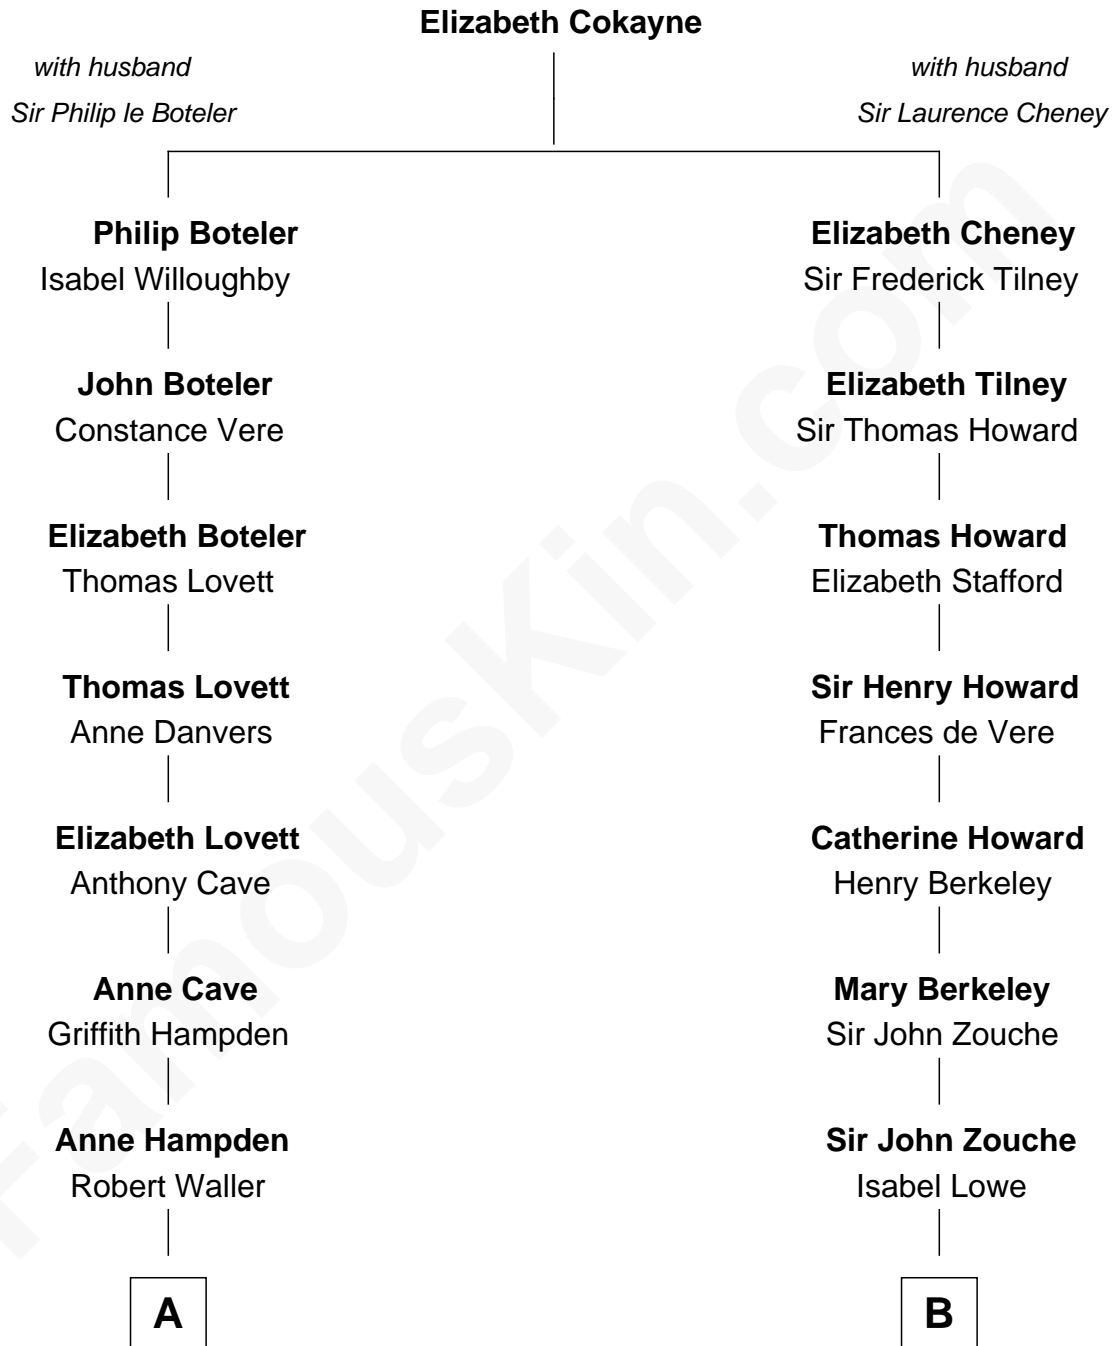

Thomas Hunt Morgan

Nobel Prize Winner in Physiology or Medicine