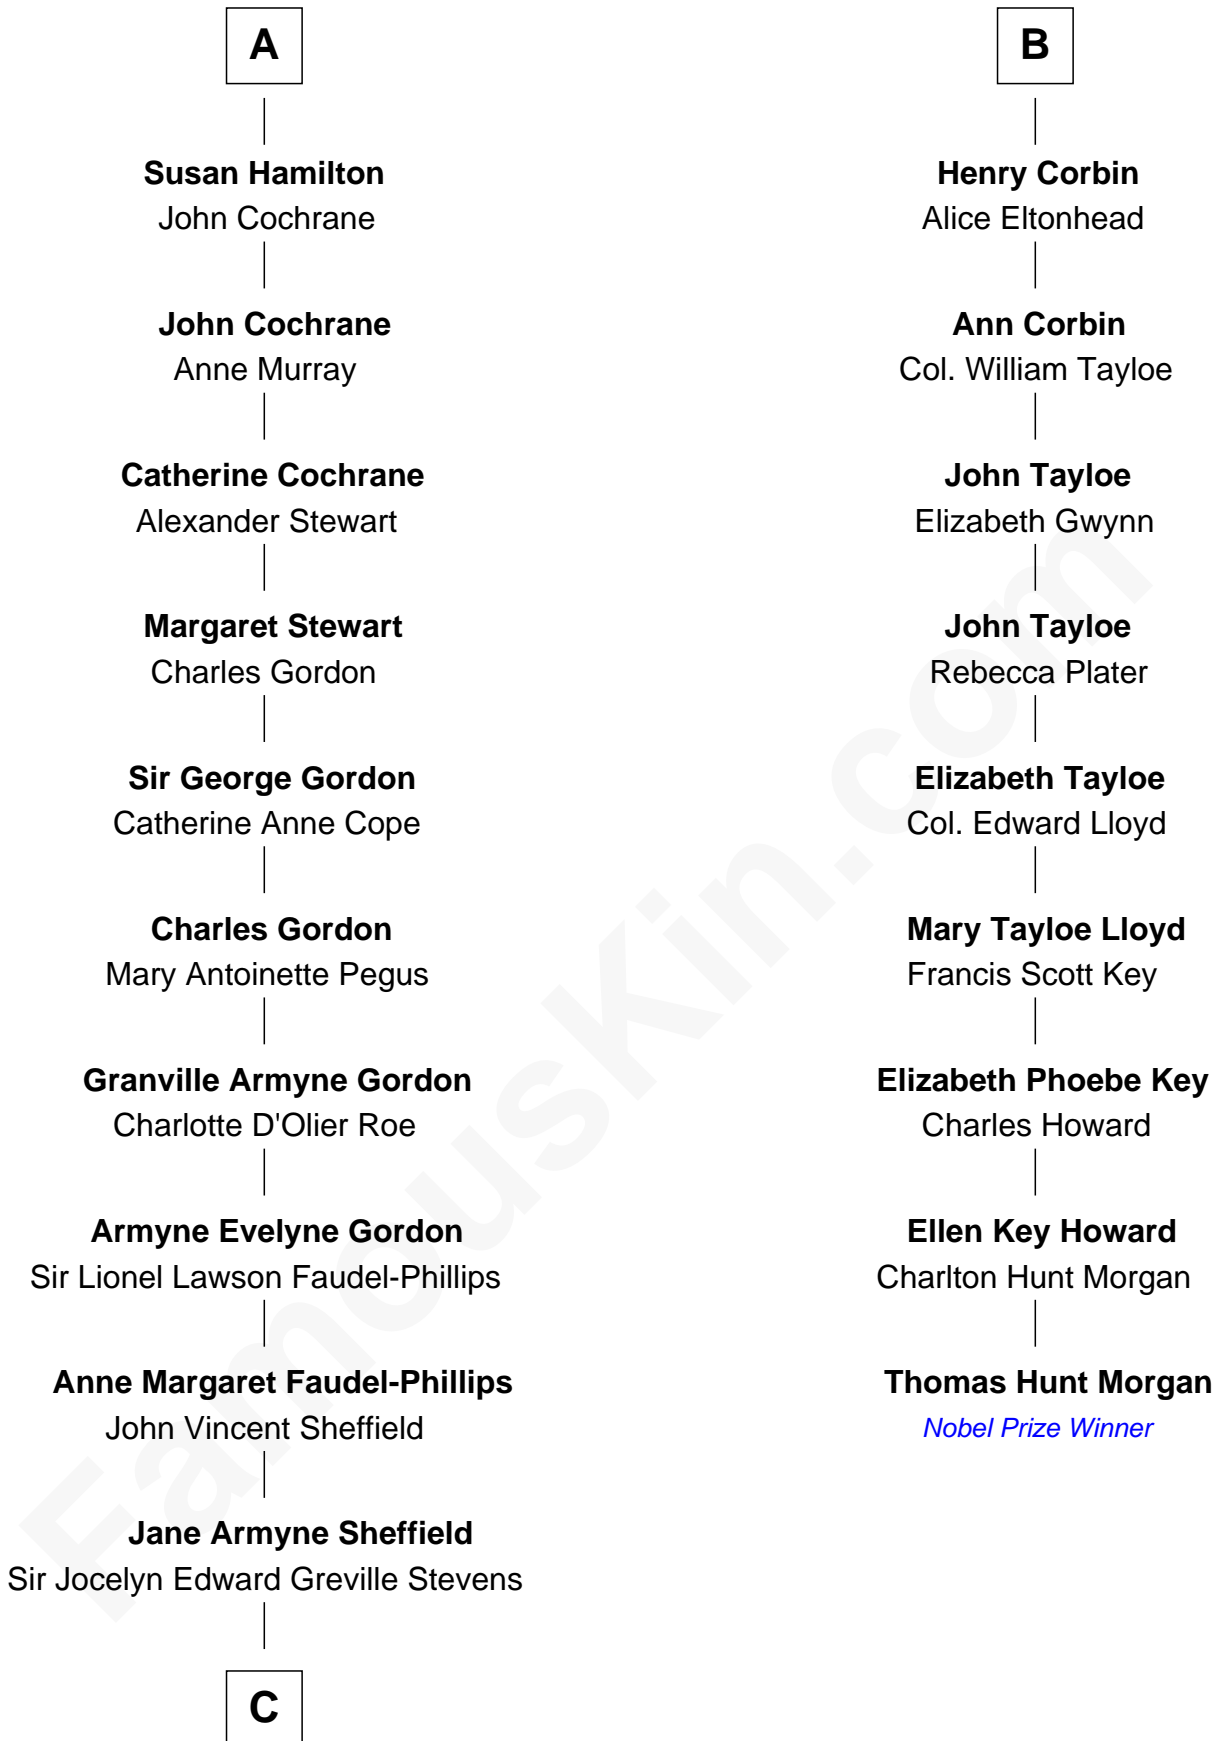

FamousKin.com

Relationship Chart of

Cara Delevingne

Fashion Model and Movie Actress

15th cousin 3 times removed of

Thomas Hunt Morgan

Nobel Prize Winner in Physiology or Medicine

C

Pandora Anne Stevens
Charles Hamar Delevingne

Cara Delevingne
Model and Actress

FamousKin.com