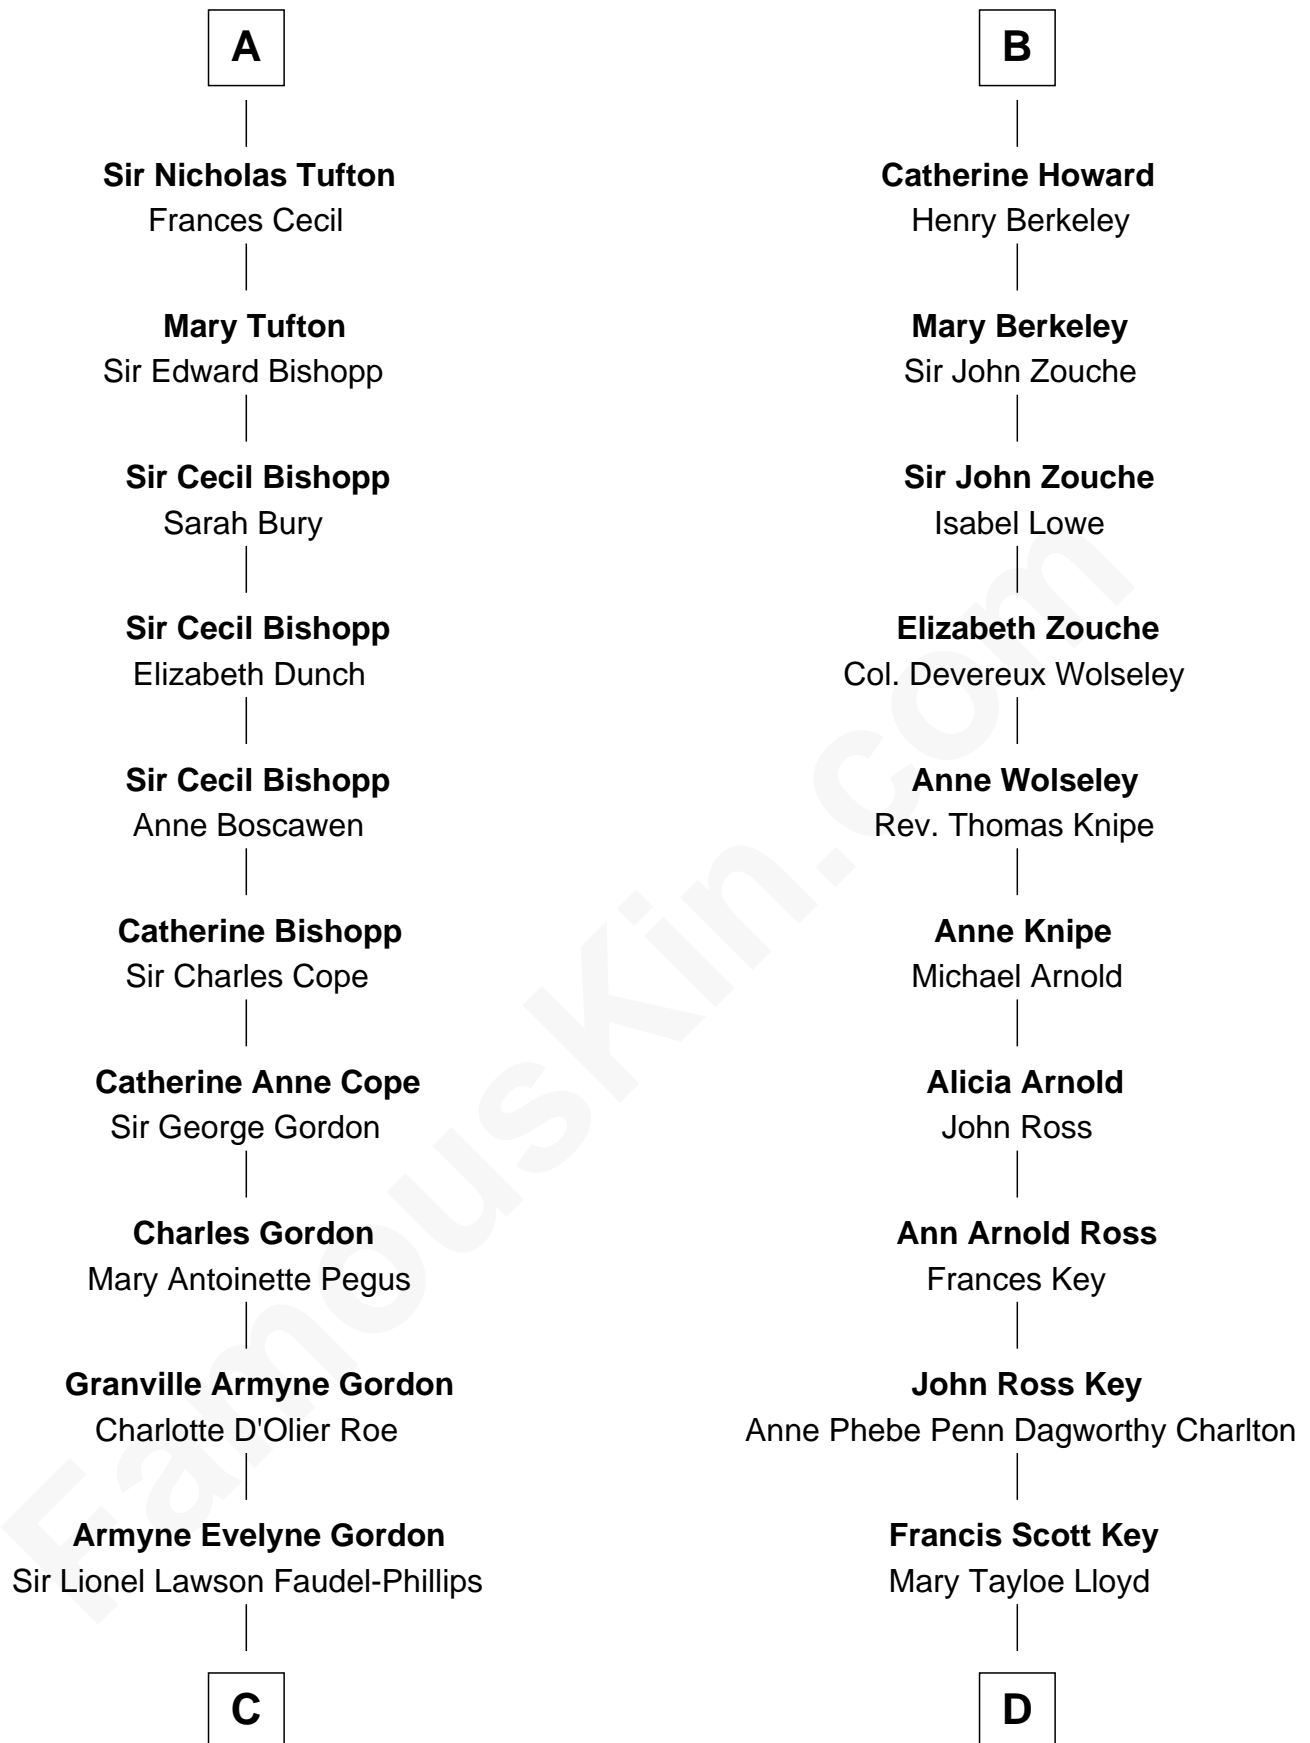

FamousKin.com

Relationship Chart of

Cara Delevingne

Fashion Model and Movie Actress

19th cousin 1 time removed of

Thomas Hunt Morgan

Nobel Prize Winner in Physiology or Medicine

C

Anne Margaret Faudel-Phillips

John Vincent Sheffield

Jane Armyne Sheffield

Sir Jocelyn Edward Greville Stevens

Pandora Anne Stevens

Charles Hamar Delevingne

Cara Delevingne

Model and Actress