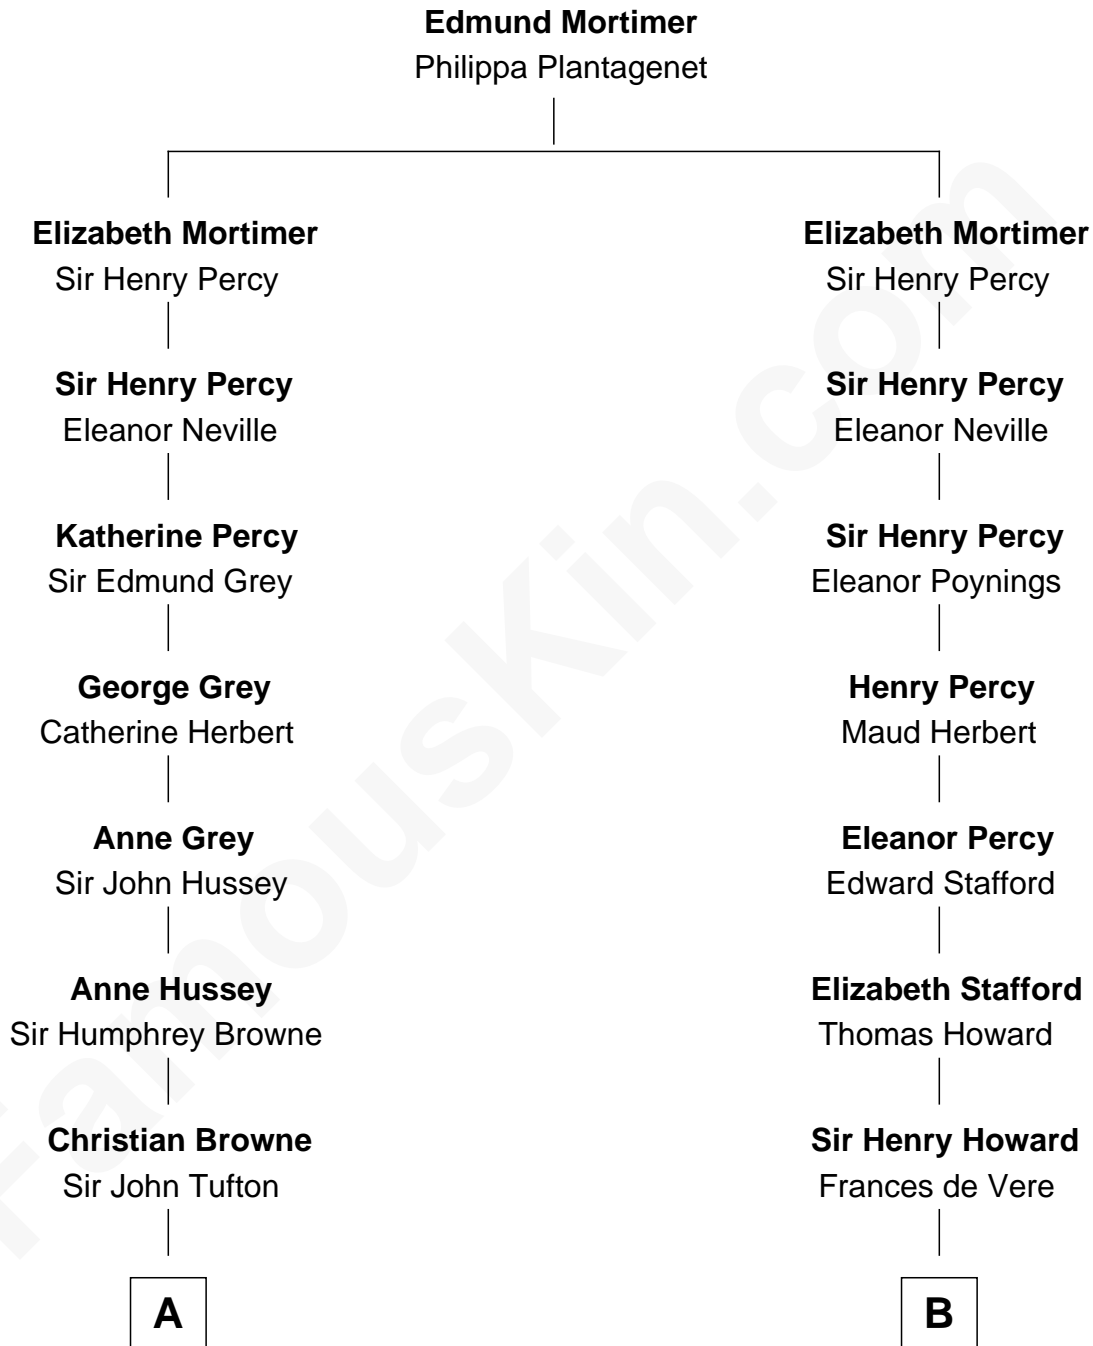

FamousKin.com

Relationship Chart of

Cara Delevingne

Fashion Model and Movie Actress

19th cousin 1 time removed of

Thomas Hunt Morgan

Nobel Prize Winner in Physiology or Medicine

C

Anne Margaret Faudel-Phillips

John Vincent Sheffield

Jane Armyne Sheffield

Sir Jocelyn Edward Greville Stevens

Pandora Anne Stevens

Charles Hamar Delevingne

Cara Delevingne

Model and Actress