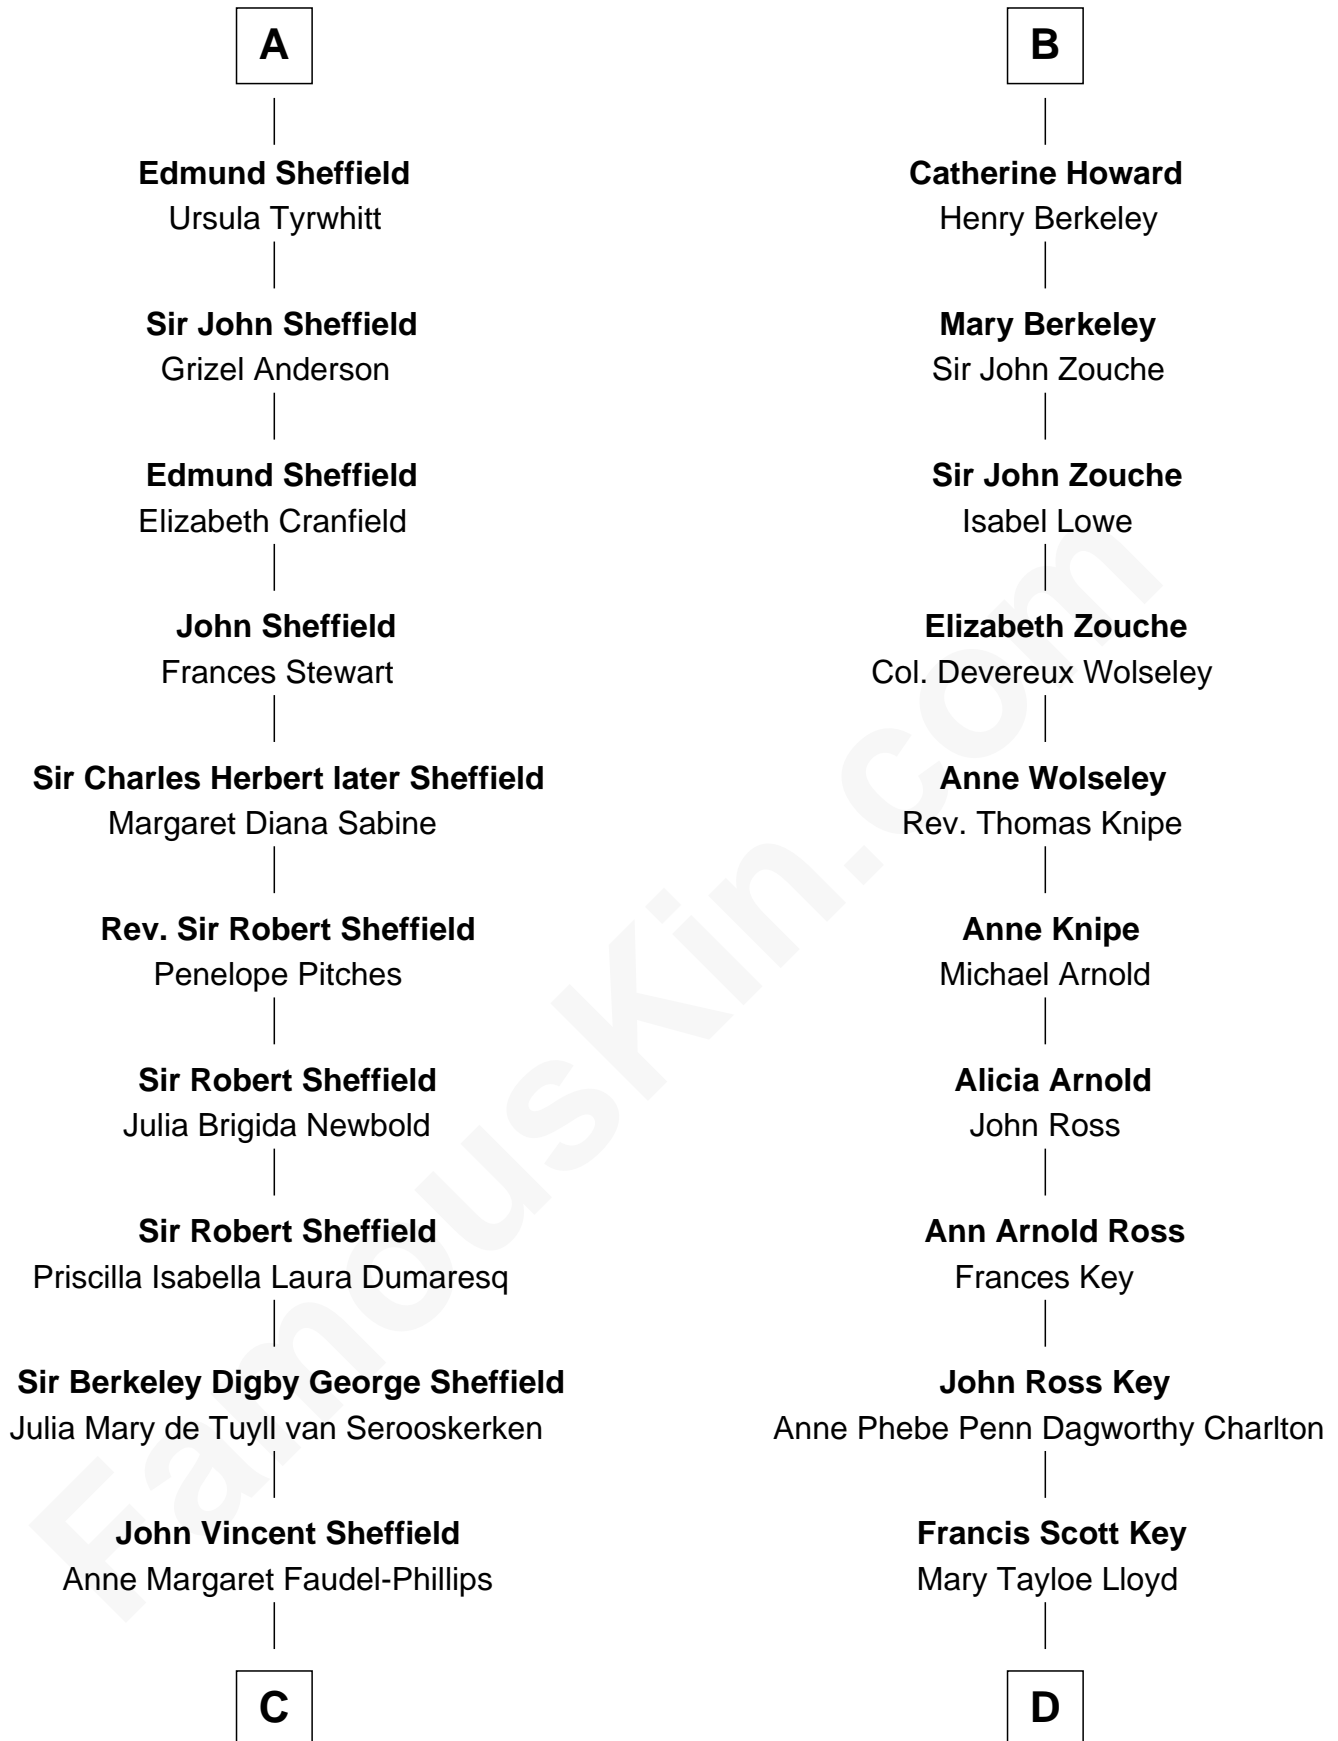

FamousKin.com

Relationship Chart of

Cara Delevingne

Fashion Model and Movie Actress

19th cousin of

Thomas Hunt Morgan

Nobel Prize Winner in Physiology or Medicine

John of Gaunt
Katherine Roet

C

Jane Armyne Sheffield
Sir Jocelyn Edward Greville Stevens

Pandora Anne Stevens
Charles Hamar Delevingne

Cara Delevingne
Model and Actress

D

Elizabeth Phoebe Key
Charles Howard

Ellen Key Howard
Charlton Hunt Morgan