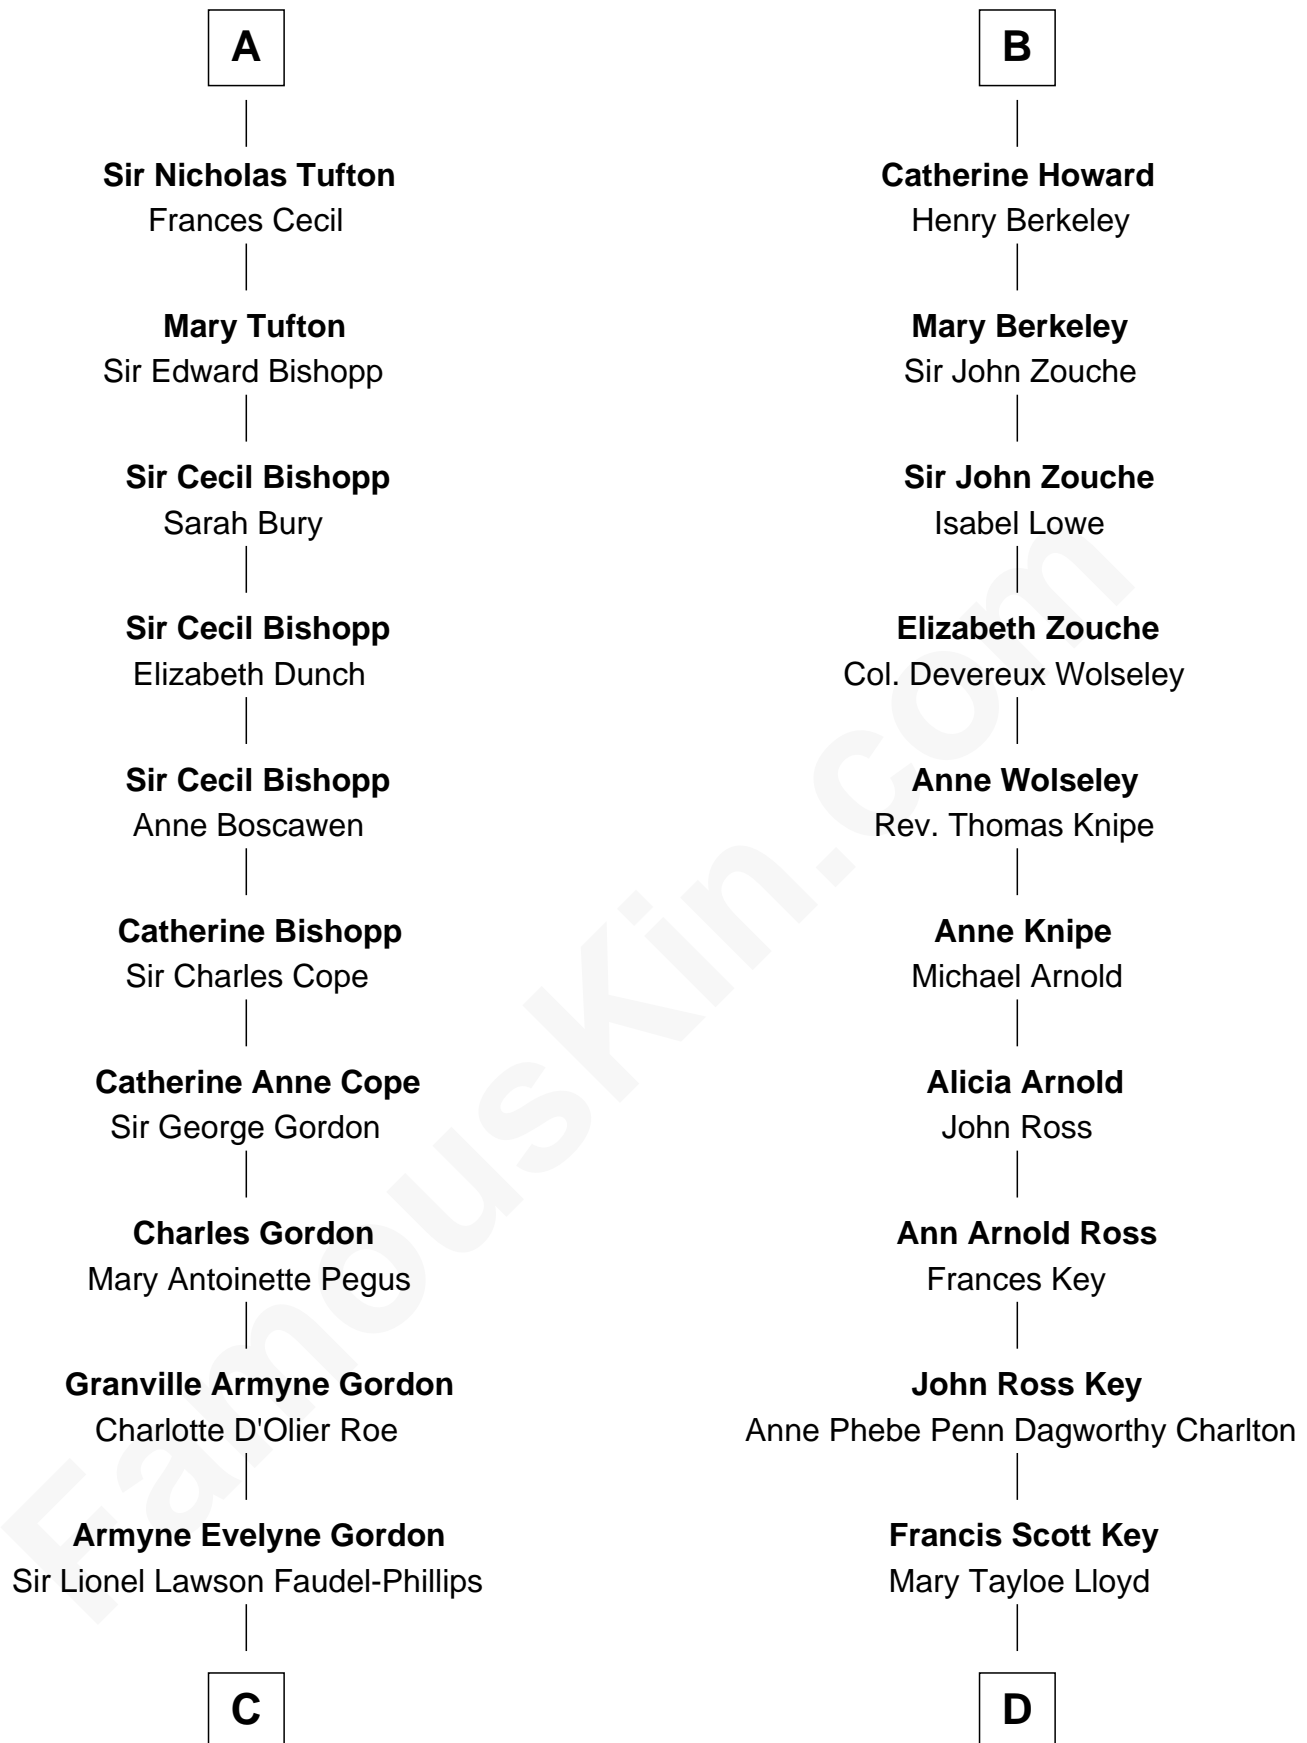

FamousKin.com

Relationship Chart of

Cara Delevingne

Fashion Model and Movie Actress

19th cousin 1 time removed of

Thomas Hunt Morgan

Nobel Prize Winner in Physiology or Medicine

C

Anne Margaret Faudel-Phillips

John Vincent Sheffield

Jane Armyne Sheffield

Sir Jocelyn Edward Greville Stevens

Pandora Anne Stevens

Charles Hamar Delevingne

Cara Delevingne

Model and Actress