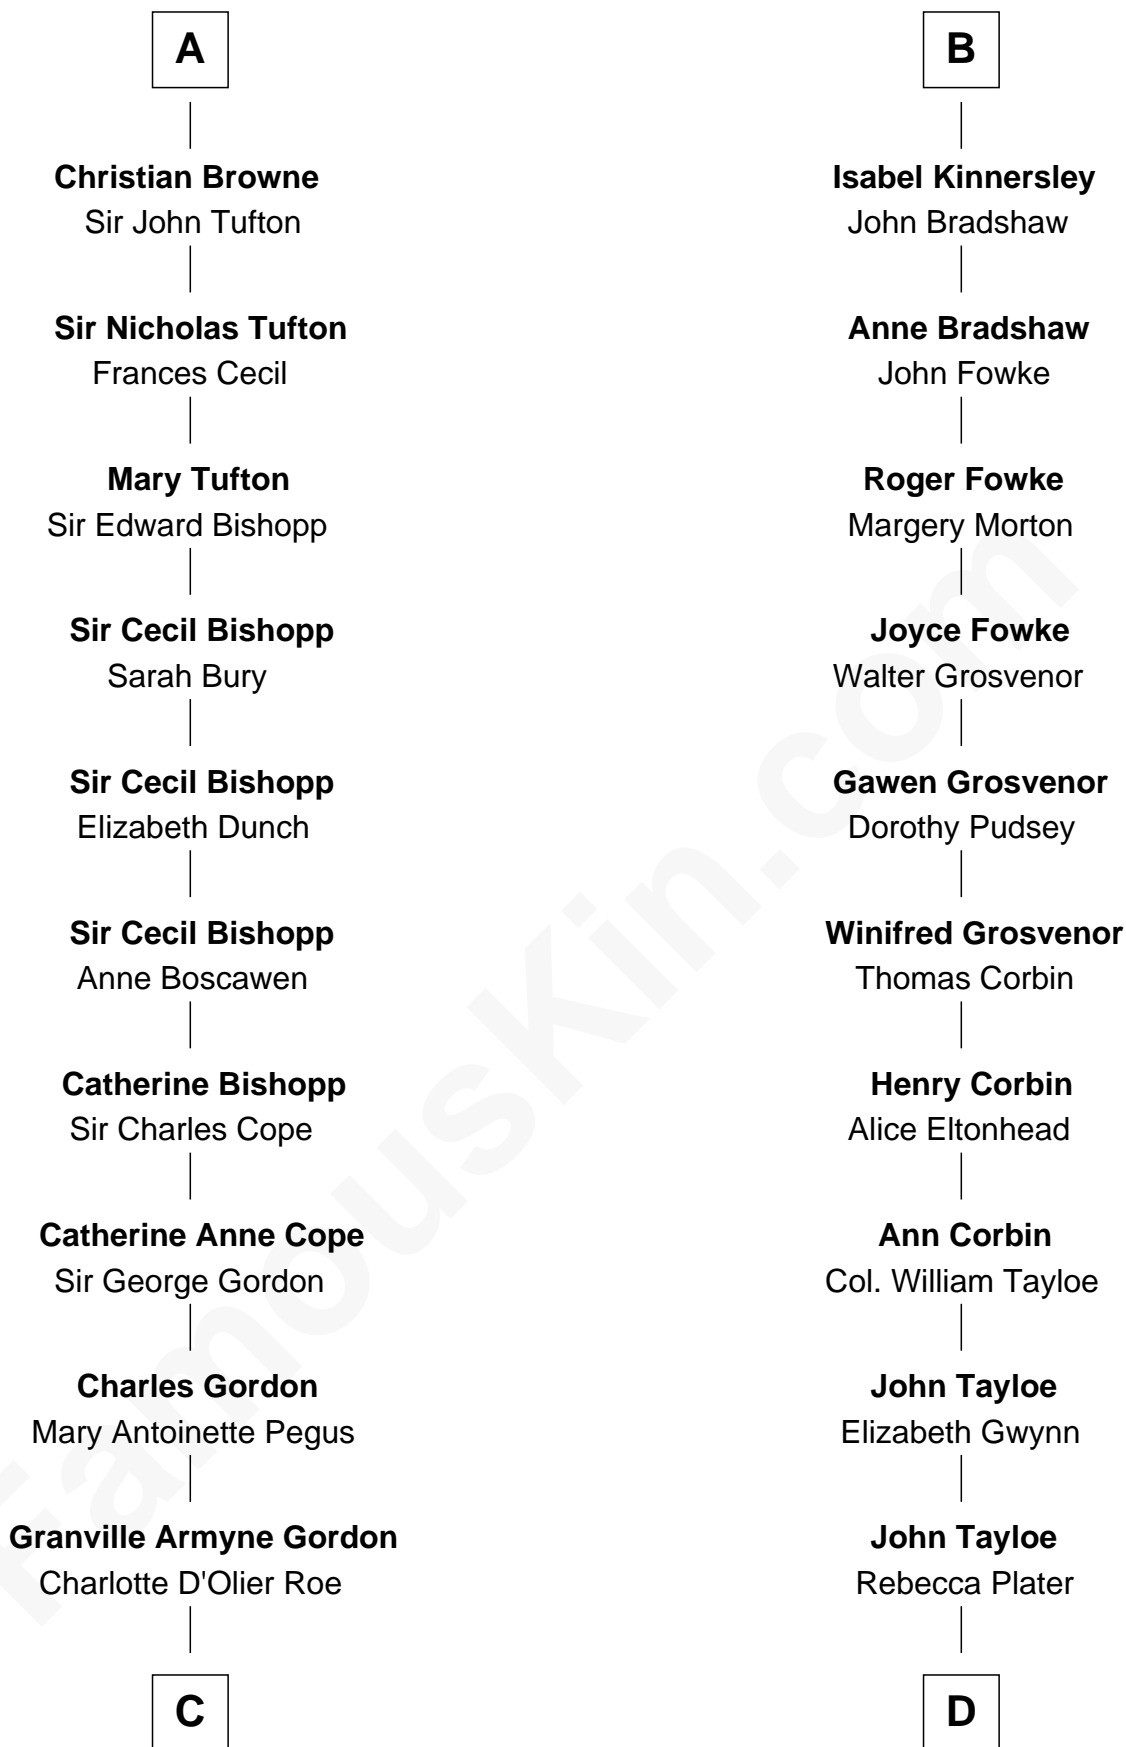

FamousKin.com

Relationship Chart of

Cara Delevingne

Fashion Model and Movie Actress

21st cousin of

Thomas Hunt Morgan

Nobel Prize Winner in Physiology or Medicine

C

Armyne Evelyne Gordon
Sir Lionel Lawson Faudel-Phillips

Anne Margaret Faudel-Phillips
John Vincent Sheffield

Jane Armyne Sheffield
Sir Jocelyn Edward Greville Stevens

Pandora Anne Stevens
Charles Hamar Delevingne

Cara Delevingne
Model and Actress

D

Elizabeth Tayloe
Col. Edward Lloyd

Mary Tayloe Lloyd
Francis Scott Key

Elizabeth Phoebe Key
Charles Howard

Ellen Key Howard
Charlton Hunt Morgan

Thomas Hunt Morgan
Nobel Prize Winner