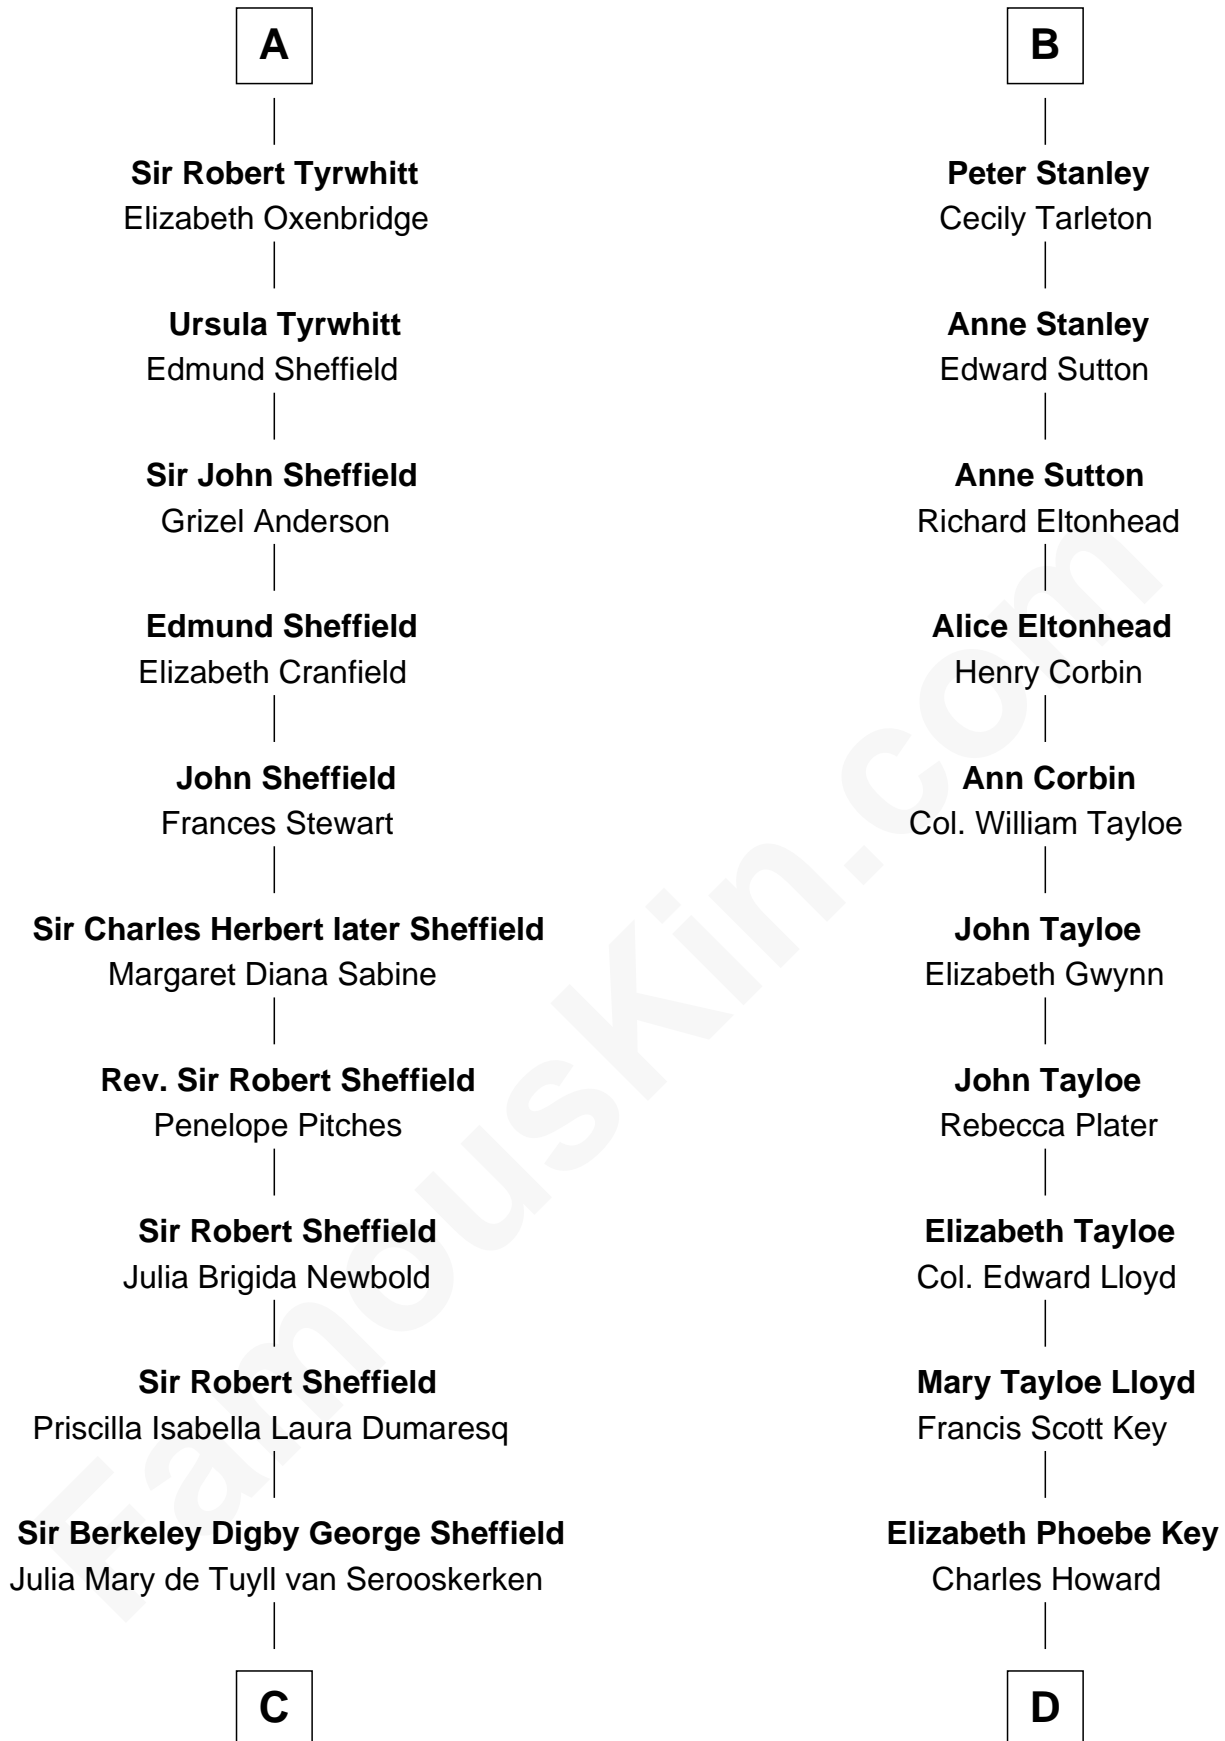

FamousKin.com

Relationship Chart of

Cara Delevingne

Fashion Model and Movie Actress

18th cousin 2 times removed of

Thomas Hunt Morgan

Nobel Prize Winner in Physiology or Medicine

Ralph de Stafford

Isabel de la Pole
Thomas Morley

Maud de Swinnerton
Sir John Savage

Anne Morley
Sir John Hastings

Mary Savage
William Stanley

Elizabeth Hastings
Sir Robert Hildyard

William Stanley
Alice Hoghton

Katherine Hildyard
William Girlington

Sir William Stanley
Agnes Grosvenor

Isabel Girlington
Sir William Tyrwhitt

Sir William Stanley
Anne Harington

A

B

C

John Vincent Sheffield
Anne Margaret Faudel-Phillips

Jane Armyne Sheffield
Sir Jocelyn Edward Greville Stevens