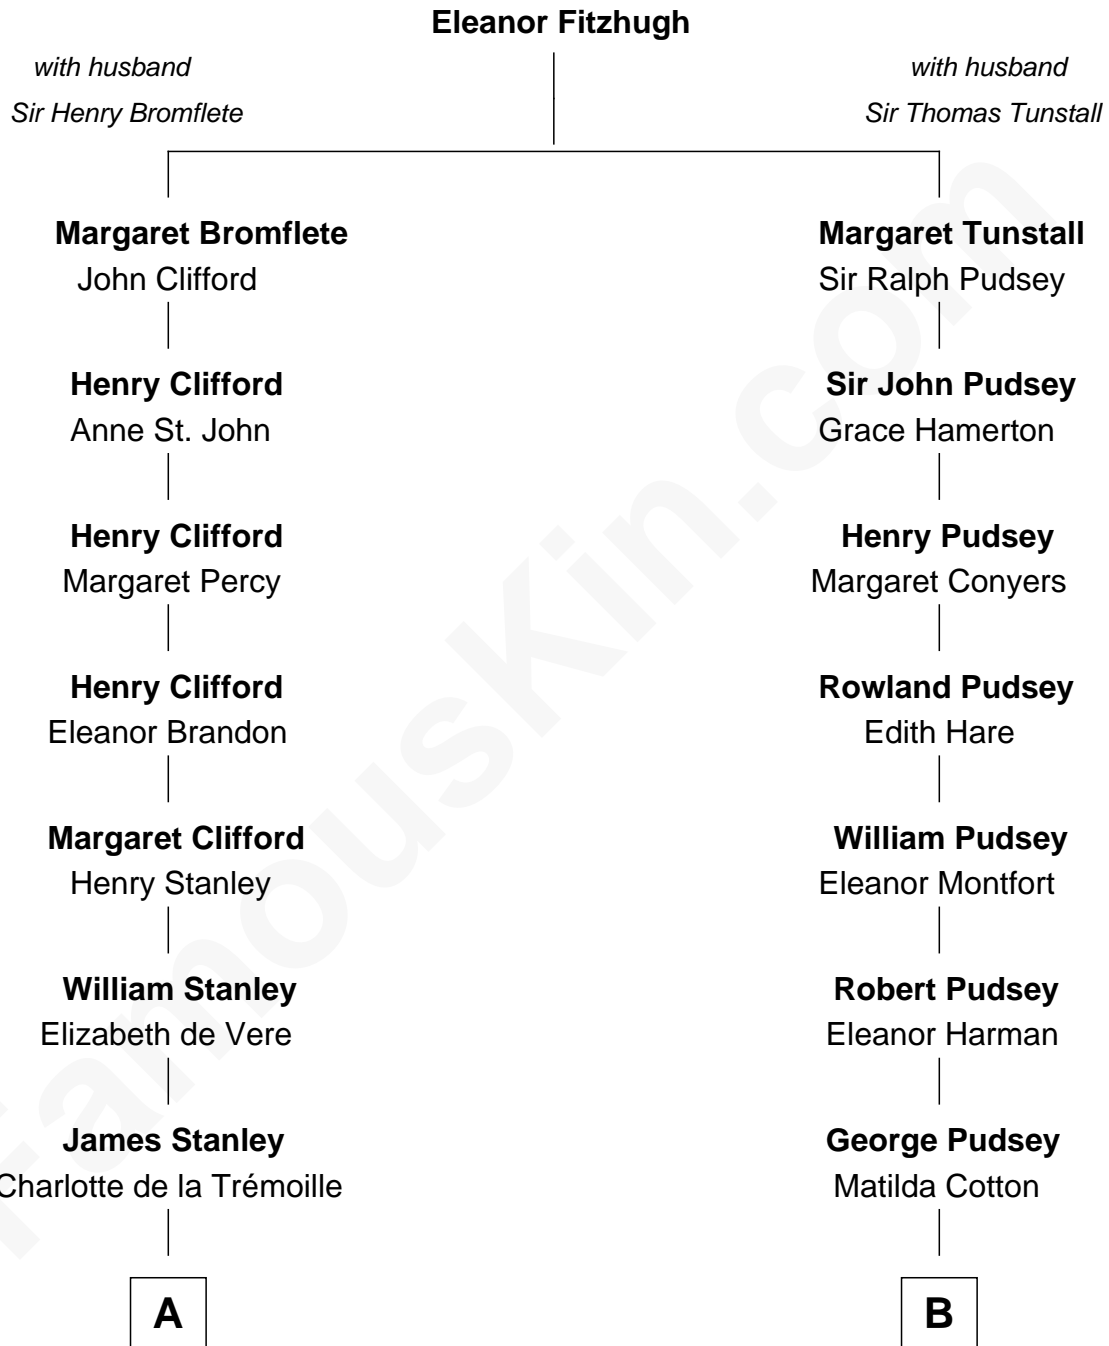

Thomas Hunt Morgan

Nobel Prize Winner in Physiology or Medicine