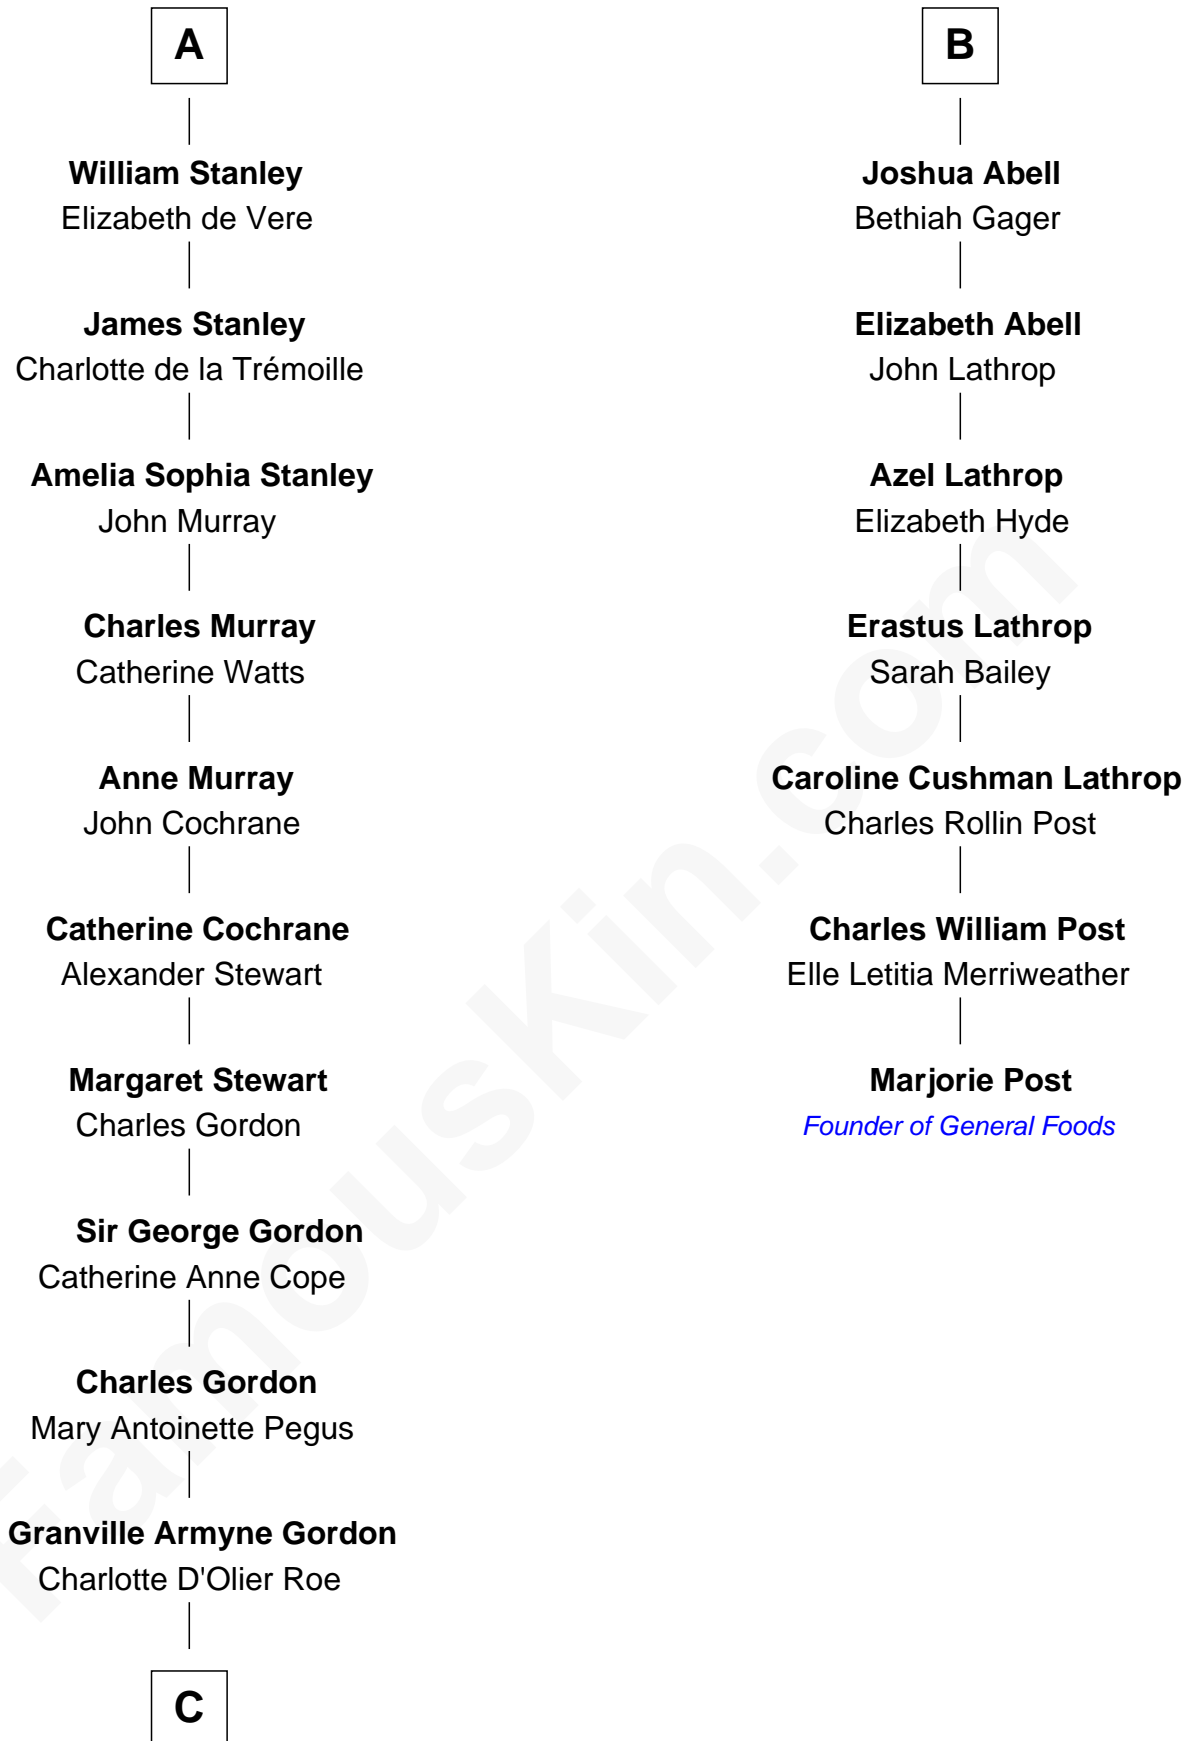

## Relationship Chart of

### Cara Delevingne

*Fashion Model and Movie Actress*

13th cousin 8 times removed of

### Marjorie Post

*Founder of General Foods*

**C**

**Armyne Evelyne Gordon**  
Sir Lionel Lawson Faudel-Phillips

**Anne Margaret Faudel-Phillips**  
John Vincent Sheffield

**Jane Armyne Sheffield**  
Sir Jocelyn Edward Greville Stevens