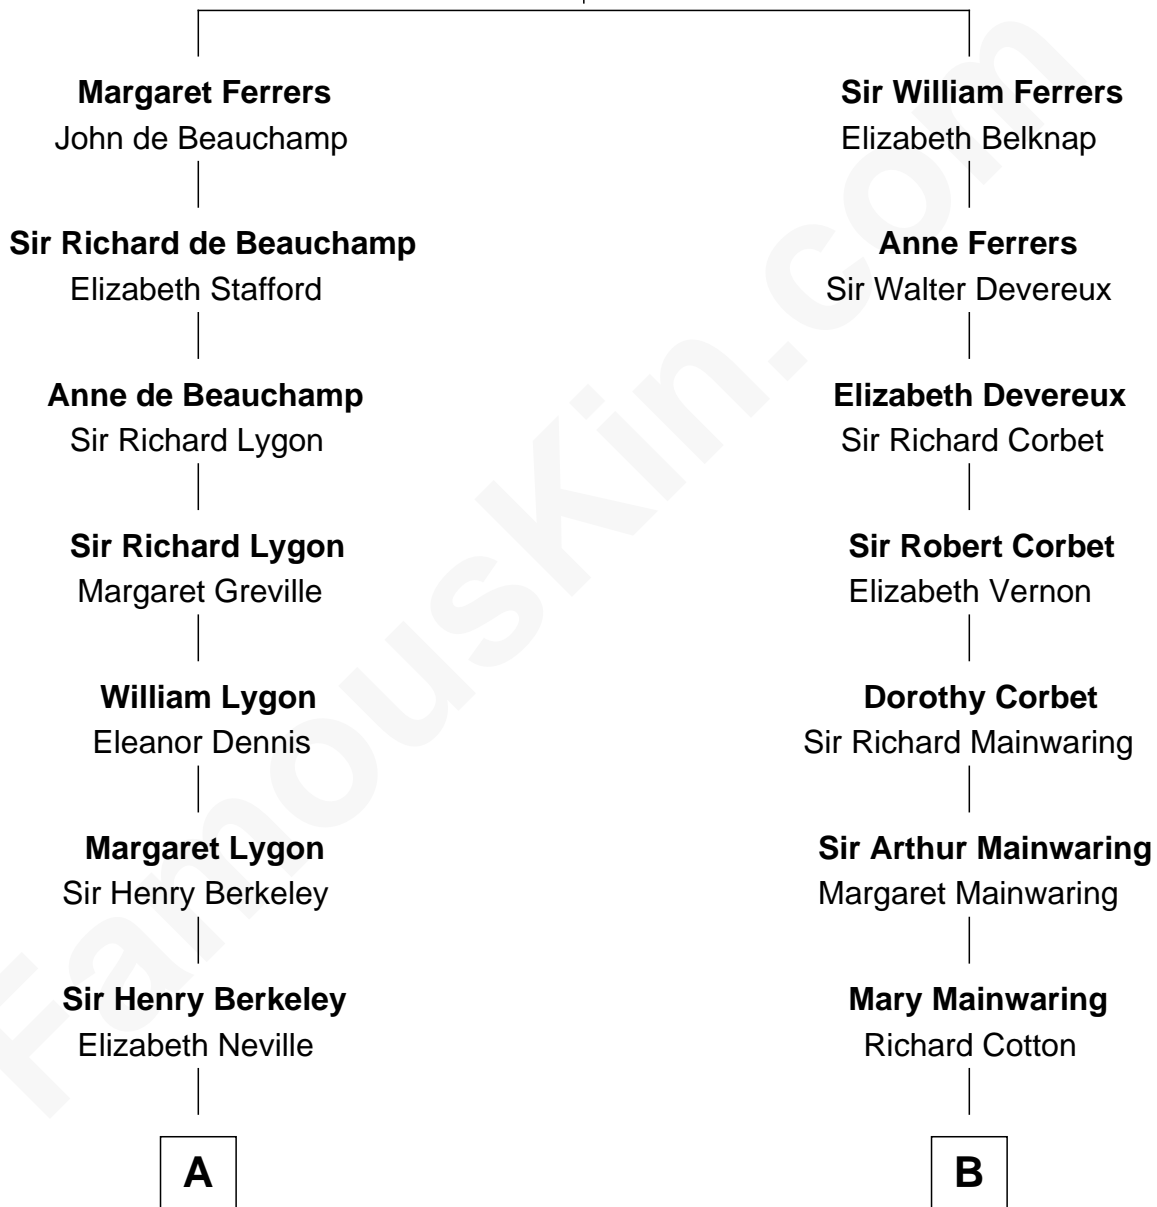

FamousKin.com

Relationship Chart of

Cara Delevingne

Fashion Model and Movie Actress

15th cousin 4 times removed of

Marjorie Post

Founder of General Foods

Sir Edmund Ferrers

Ellen Roche

C

—
Jane Armyne Sheffield

Sir Jocelyn Edward Greville Stevens

—
Pandora Anne Stevens

Charles Hamar Delevingne

—
Cara Delevingne

Model and Actress