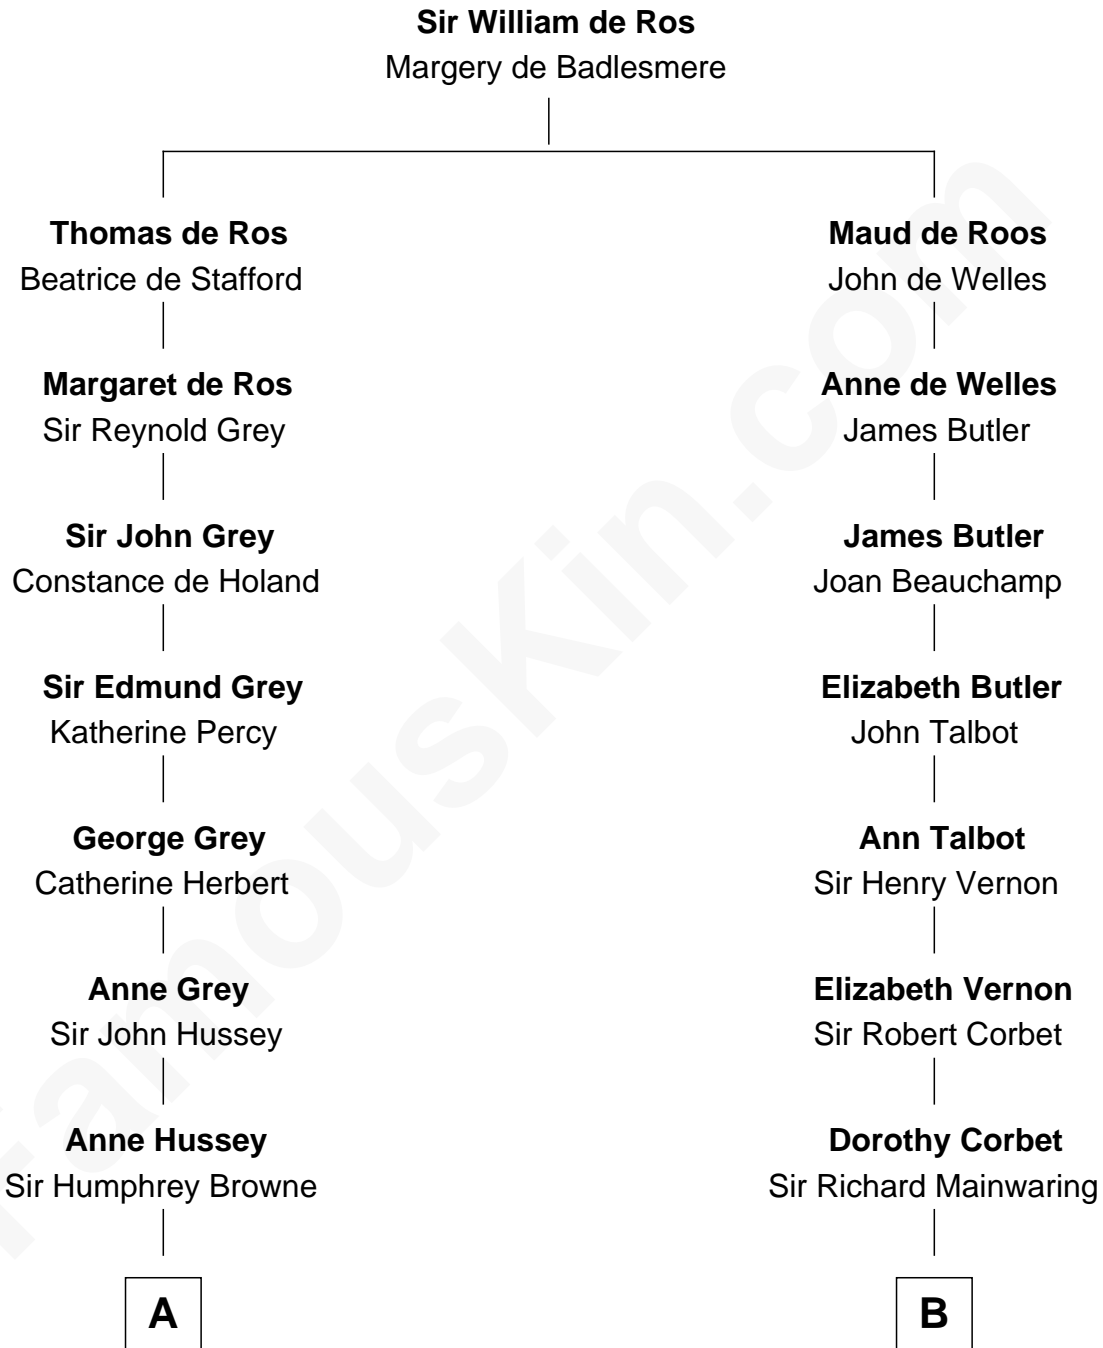

FamousKin.com

Relationship Chart of

Cara Delevingne

Fashion Model and Movie Actress

17th cousin 4 times removed of

Marjorie Post

Founder of General Foods

C

Armyne Evelyne Gordon
Sir Lionel Lawson Faudel-Phillips

Anne Margaret Faudel-Phillips
John Vincent Sheffield

Jane Armyne Sheffield
Sir Jocelyn Edward Greville Stevens

Pandora Anne Stevens
Charles Hamar Delevingne