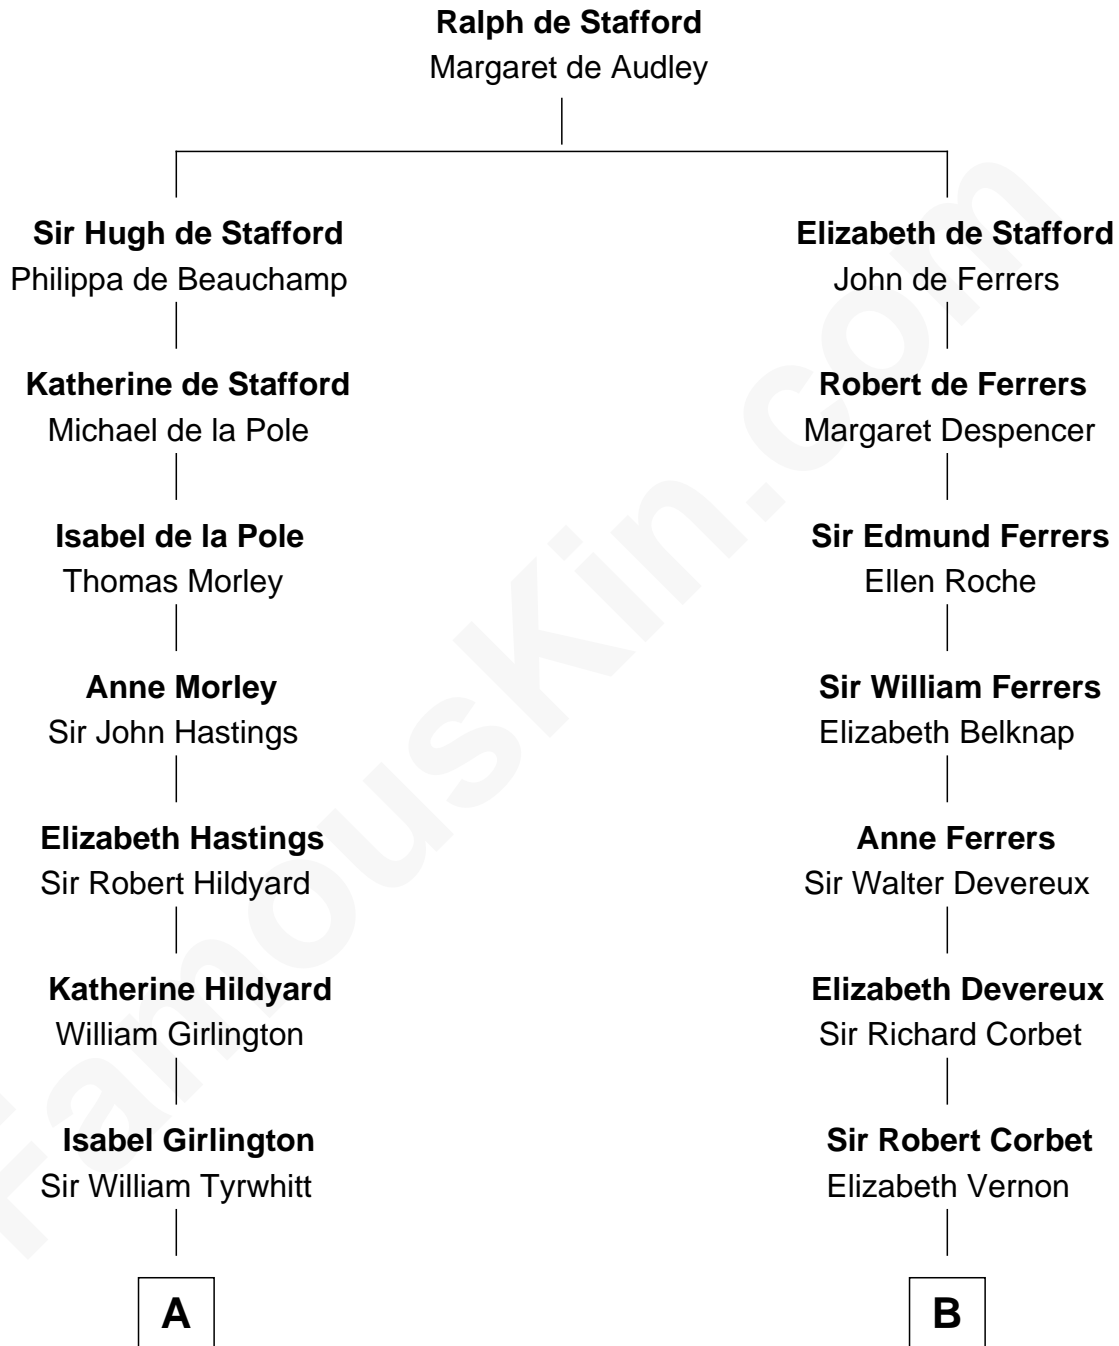

FamousKin.com

Relationship Chart of

Cara Delevingne

Fashion Model and Movie Actress

18th cousin 2 times removed of

Marjorie Post

Founder of General Foods

C

John Vincent Sheffield
Anne Margaret Faudel-Phillips

Jane Armyne Sheffield
Sir Jocelyn Edward Greville Stevens

Pandora Anne Stevens
Charles Hamar Delevingne

Cara Delevingne
Model and Actress

D

Charles William Post
Elle Letitia Merriweather