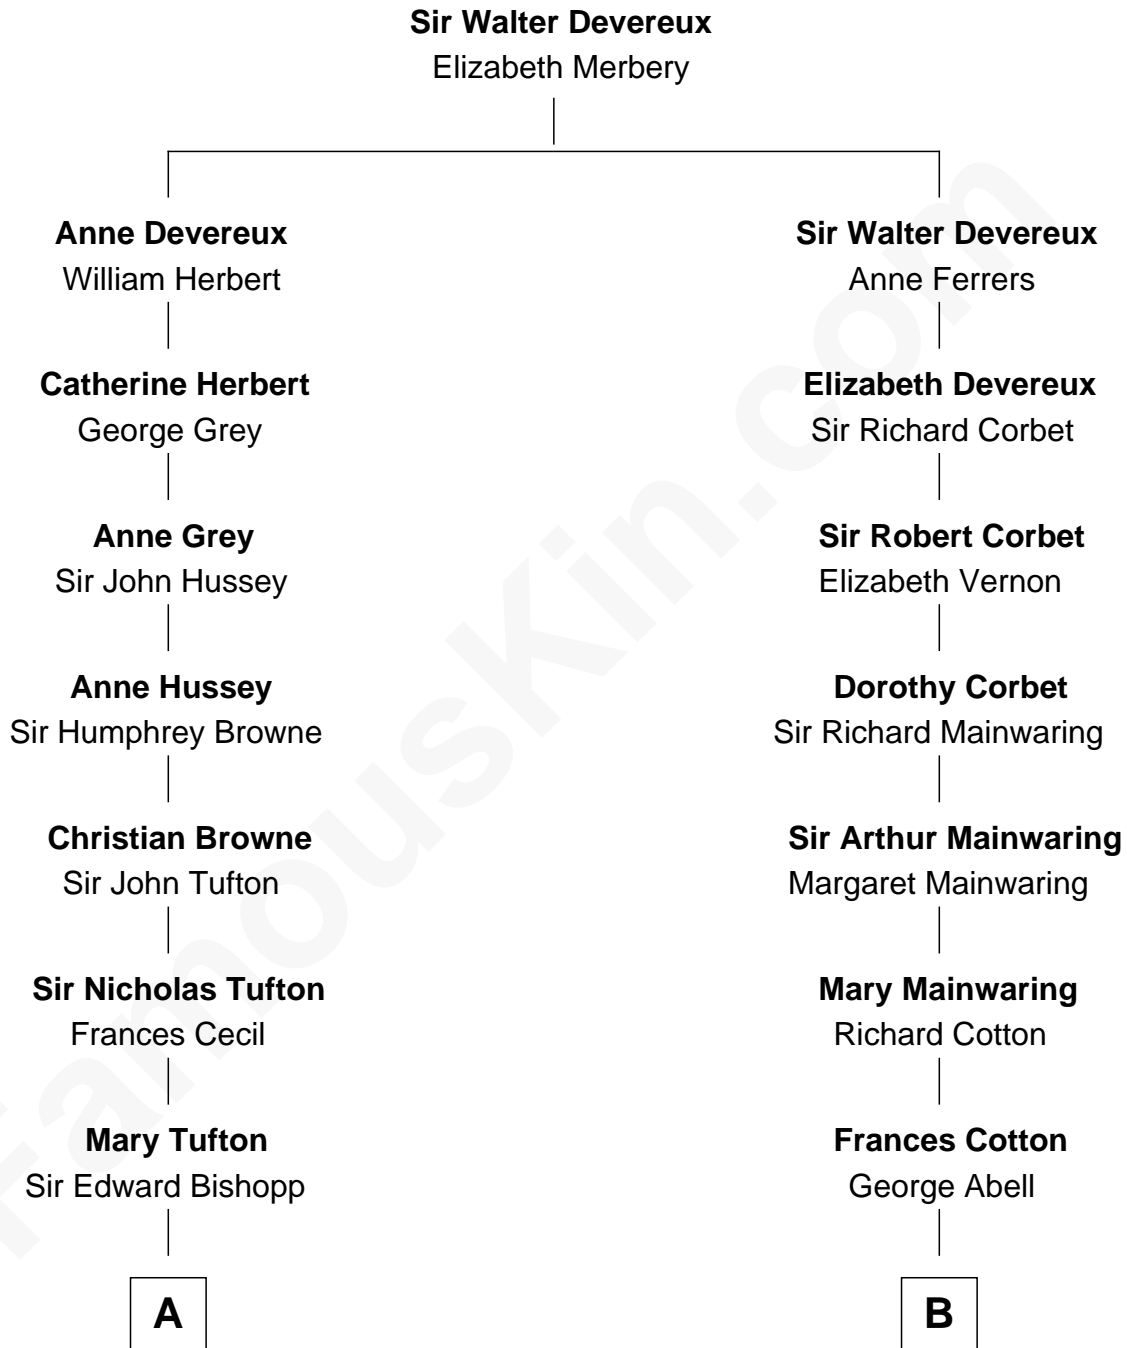

FamousKin.com

Relationship Chart of

Cara Delevingne

Fashion Model and Movie Actress

14th cousin 4 times removed of

Marjorie Post

Founder of General Foods

Pandora Anne Stevens
Charles Hamar Delevingne

Cara Delevingne
Model and Actress

FamousKin.com

Cara Delevingne photo by [Gage Skidmore](#) (CC BY-SA 2.0)