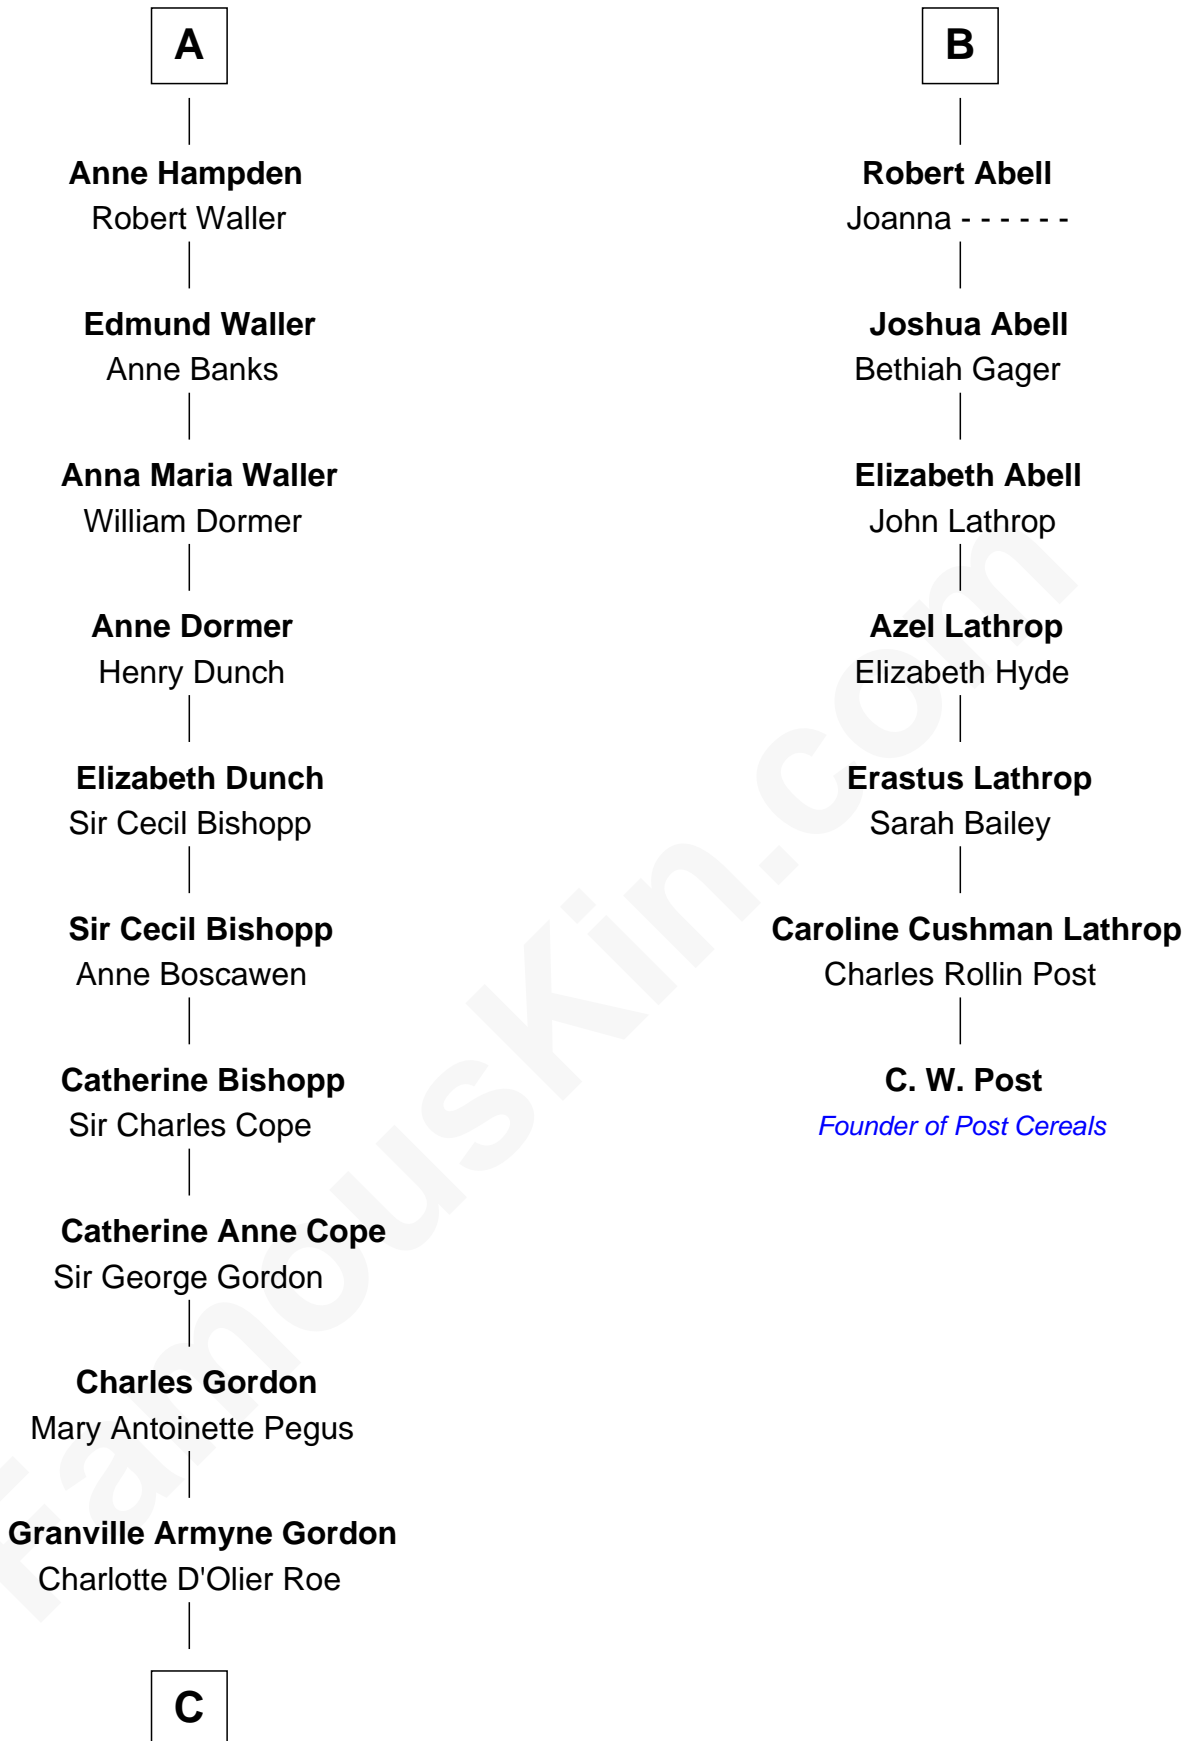

FamousKin.com

Relationship Chart of

Cara Delevingne

Fashion Model and Movie Actress

13th cousin 8 times removed of

C. W. Post

Founder of Post Cereals

C

—
Armyne Evelyne Gordon

Sir Lionel Lawson Faudel-Phillips

—
Anne Margaret Faudel-Phillips

John Vincent Sheffield

—
Jane Armyne Sheffield

Sir Jocelyn Edward Greville Stevens

—
Pandora Anne Stevens

Charles Hamar Delevingne

—
Cara Delevingne

Model and Actress