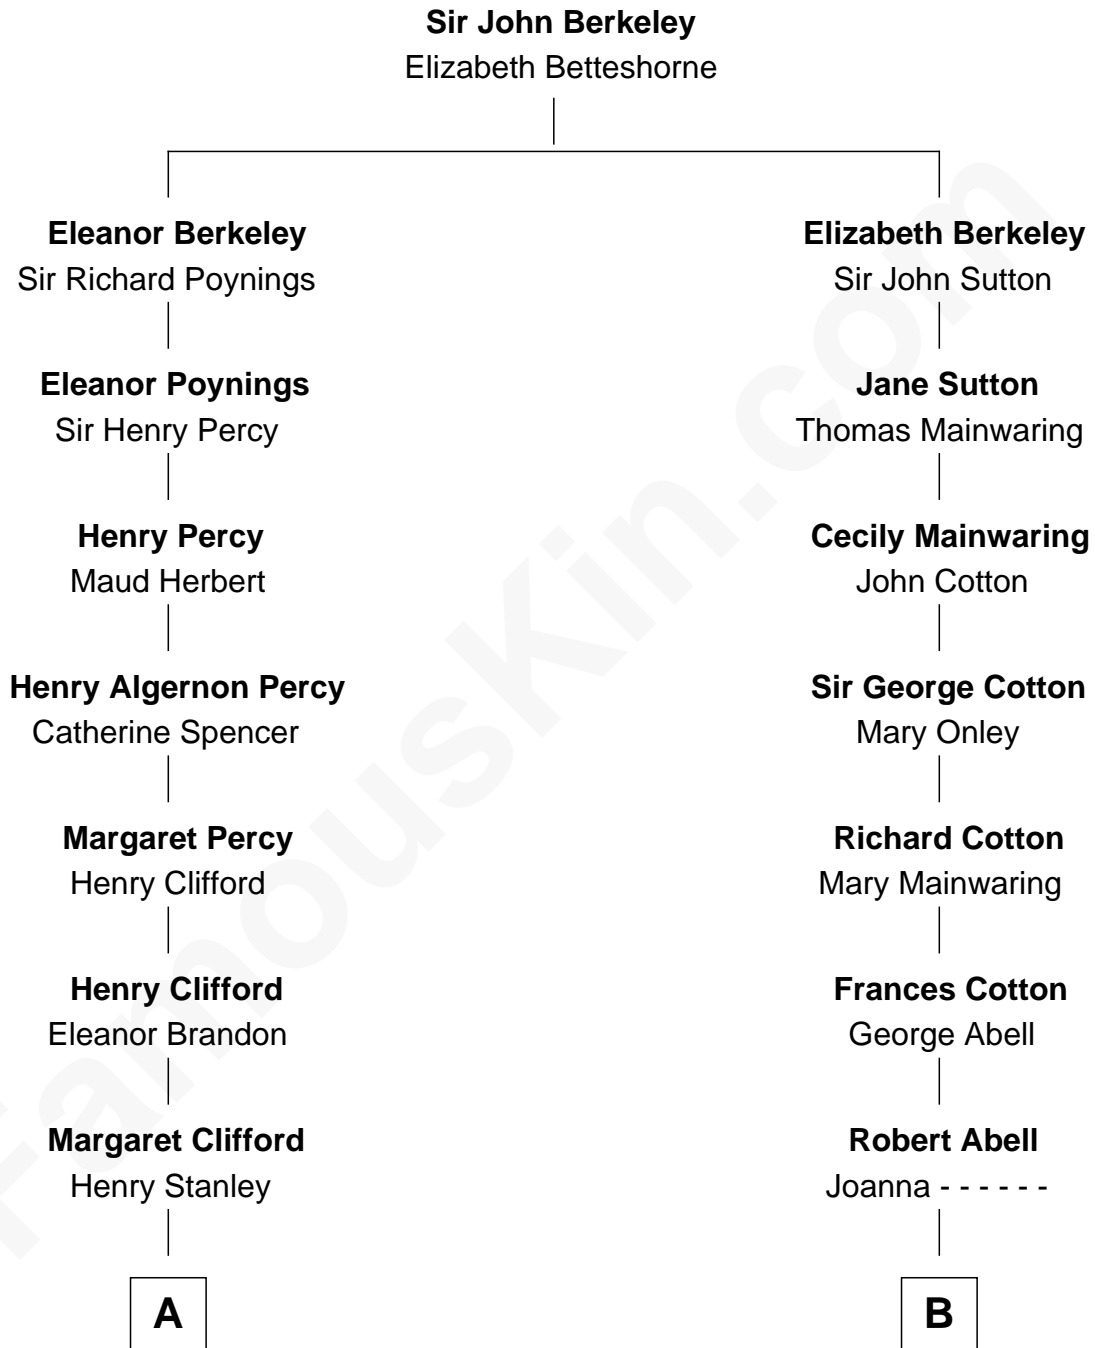

FamousKin.com

Relationship Chart of

Cara Delevingne

Fashion Model and Movie Actress

12th cousin 9 times removed of

C. W. Post

Founder of Post Cereals

C

—
Armyne Evelyne Gordon

Sir Lionel Lawson Faudel-Phillips

—
Anne Margaret Faudel-Phillips

John Vincent Sheffield

—
Jane Armyne Sheffield

Sir Jocelyn Edward Greville Stevens

—
Pandora Anne Stevens

Charles Hamar Delevingne

—
Cara Delevingne

Model and Actress