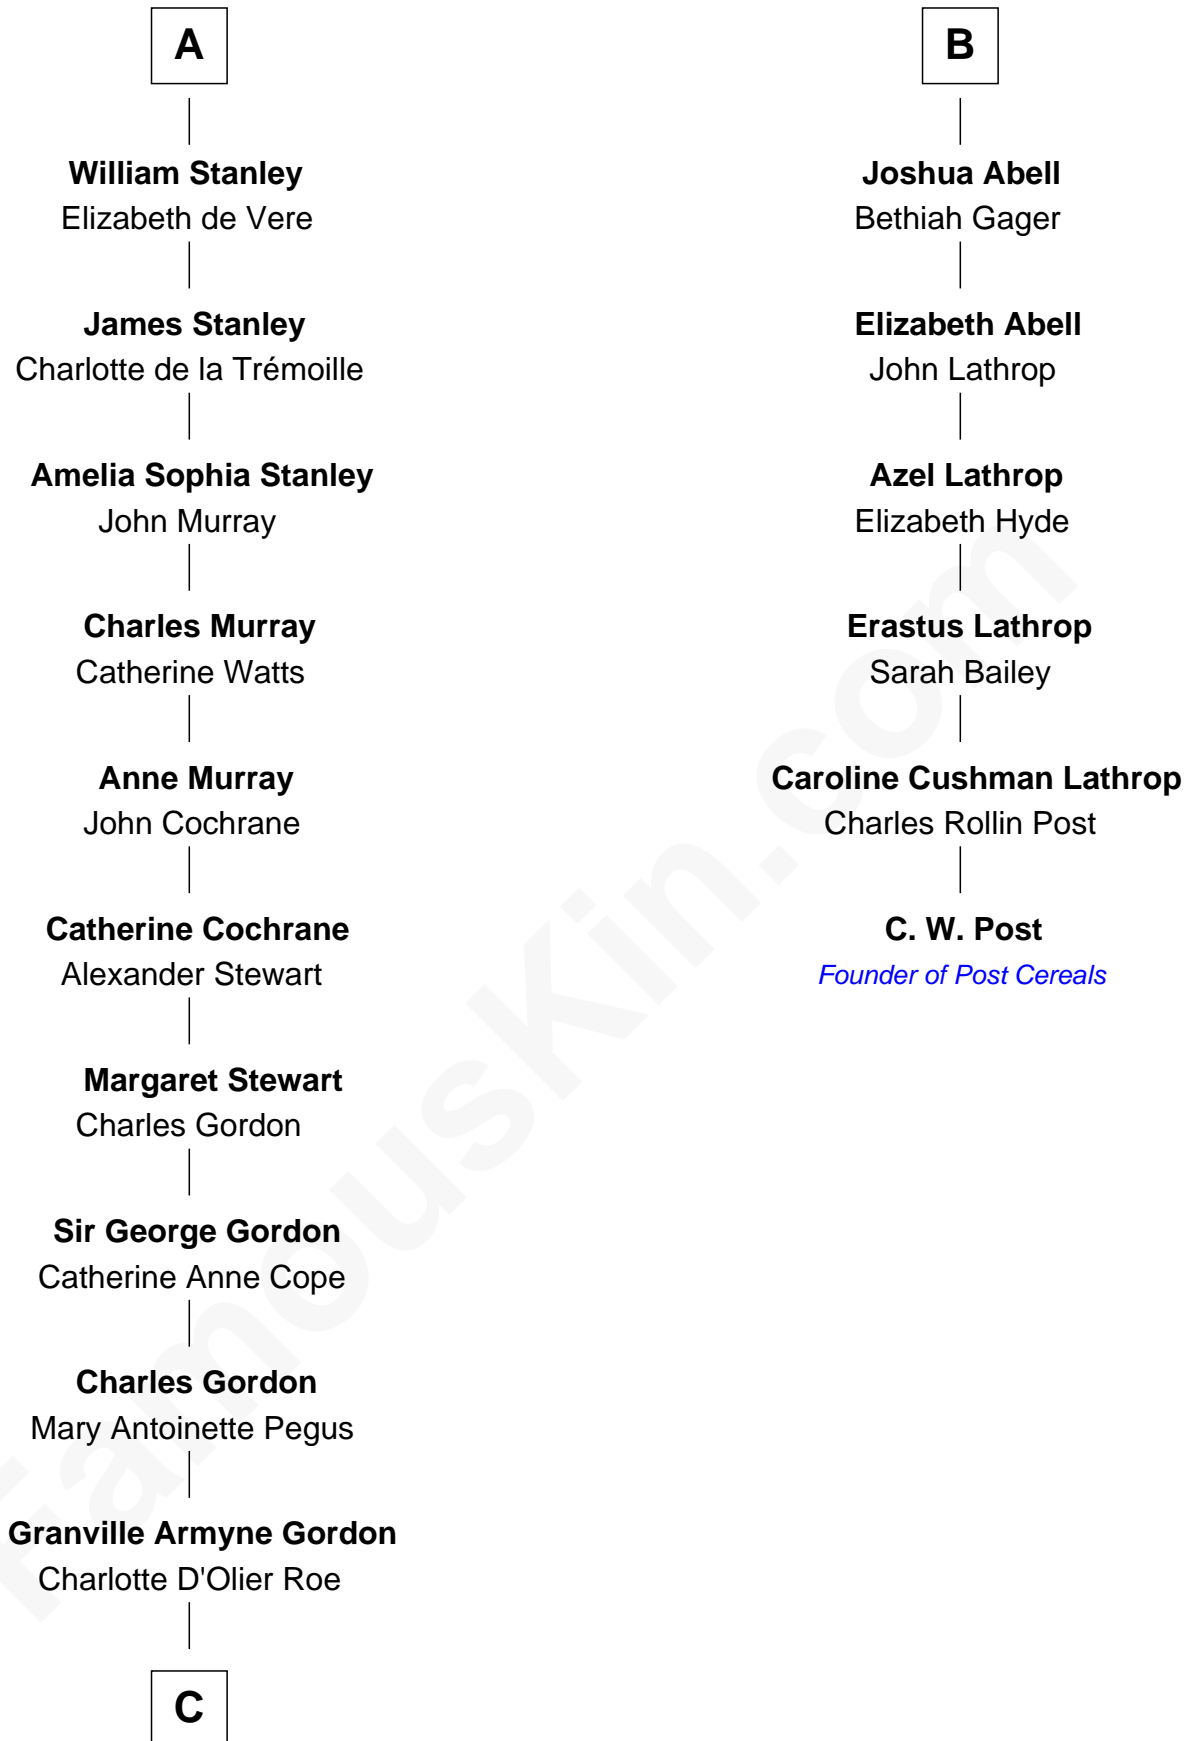

FamousKin.com

Relationship Chart of

Cara Delevingne

Fashion Model and Movie Actress

12th cousin 9 times removed of

C. W. Post

Founder of Post Cereals

C

—
Armyne Evelyne Gordon

Sir Lionel Lawson Faudel-Phillips

—
Anne Margaret Faudel-Phillips

John Vincent Sheffield

—
Jane Armyne Sheffield

Sir Jocelyn Edward Greville Stevens

—
Pandora Anne Stevens

Charles Hamar Delevingne

—
Cara Delevingne

Model and Actress