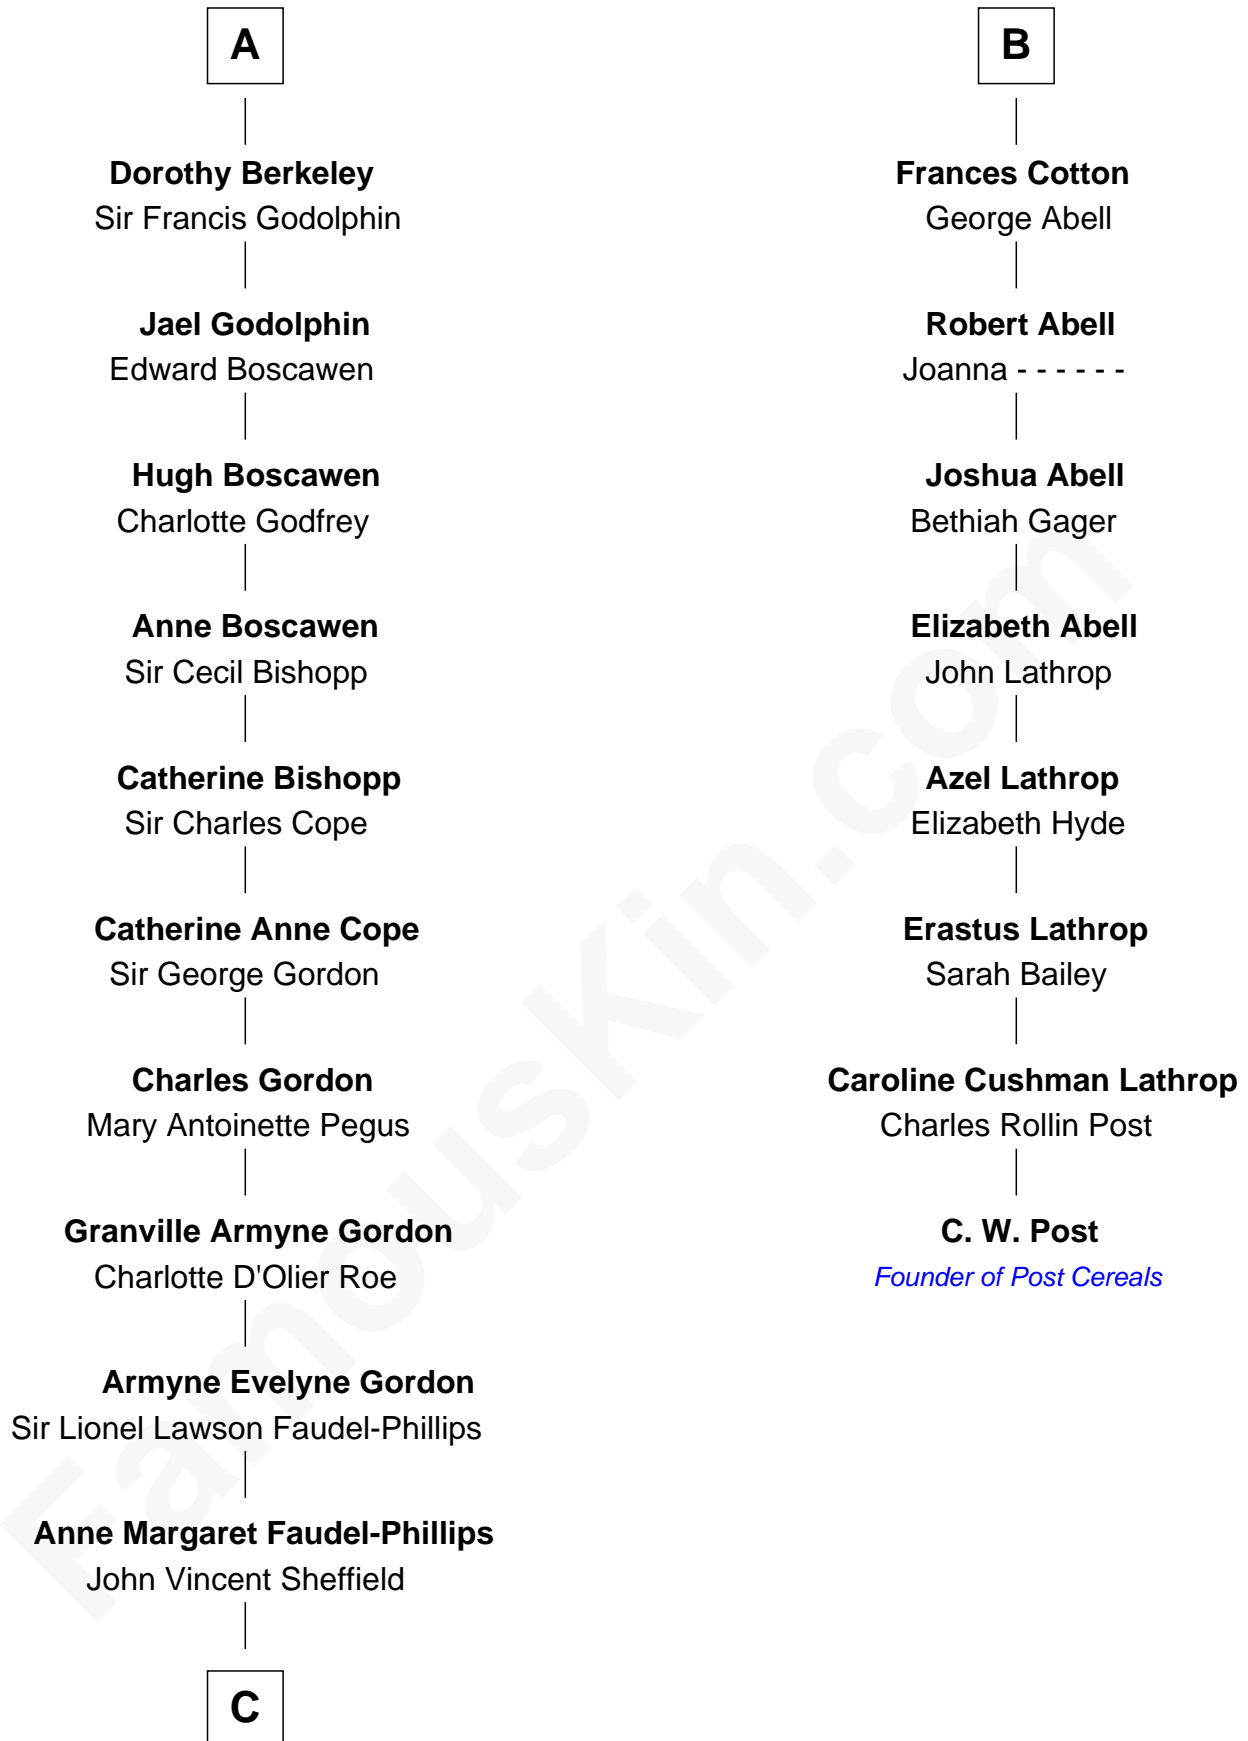

## Relationship Chart of

### Cara Delevingne

*Fashion Model and Movie Actress*

14th cousin 5 times removed of

**C. W. Post**

*Founder of Post Cereals*

**C**

—  
**Jane Armyne Sheffield**

Sir Jocelyn Edward Greville Stevens

—  
**Pandora Anne Stevens**

Charles Hamar Delevingne

—  
**Cara Delevingne**

*Model and Actress*

FamousKin.com