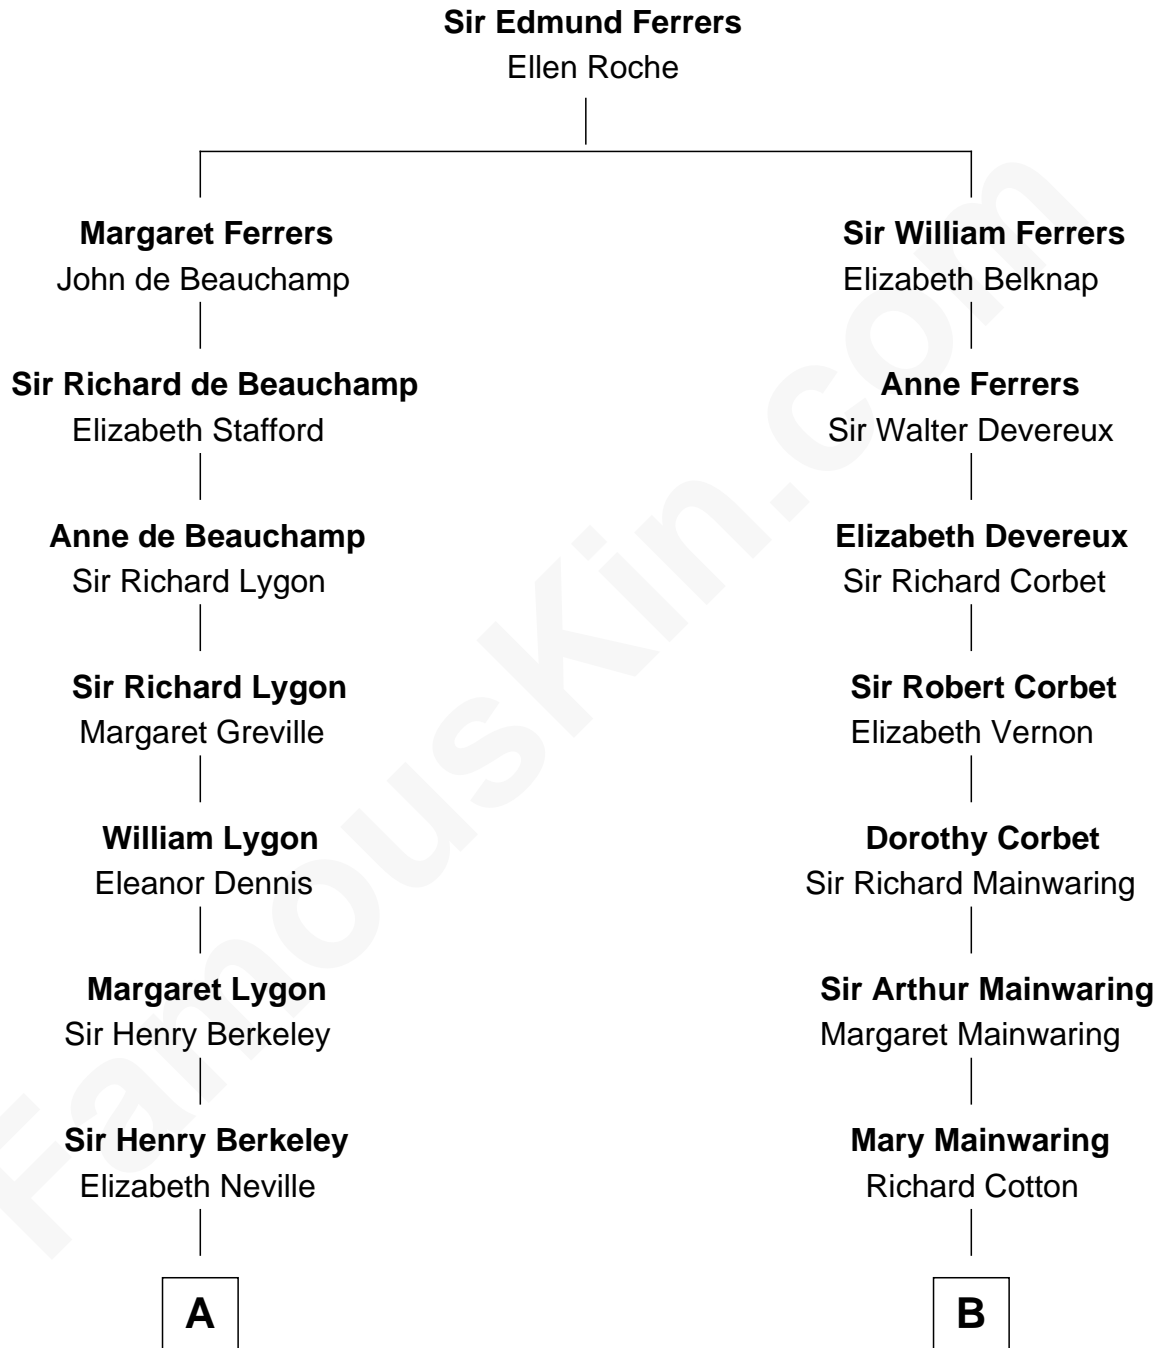

## Relationship Chart of

### Cara Delevingne

*Fashion Model and Movie Actress*

14th cousin 5 times removed of

**C. W. Post**

*Founder of Post Cereals*

**C**

—  
**Jane Armyne Sheffield**

Sir Jocelyn Edward Greville Stevens

—  
**Pandora Anne Stevens**

Charles Hamar Delevingne

—  
**Cara Delevingne**

*Model and Actress*

FamousKin.com