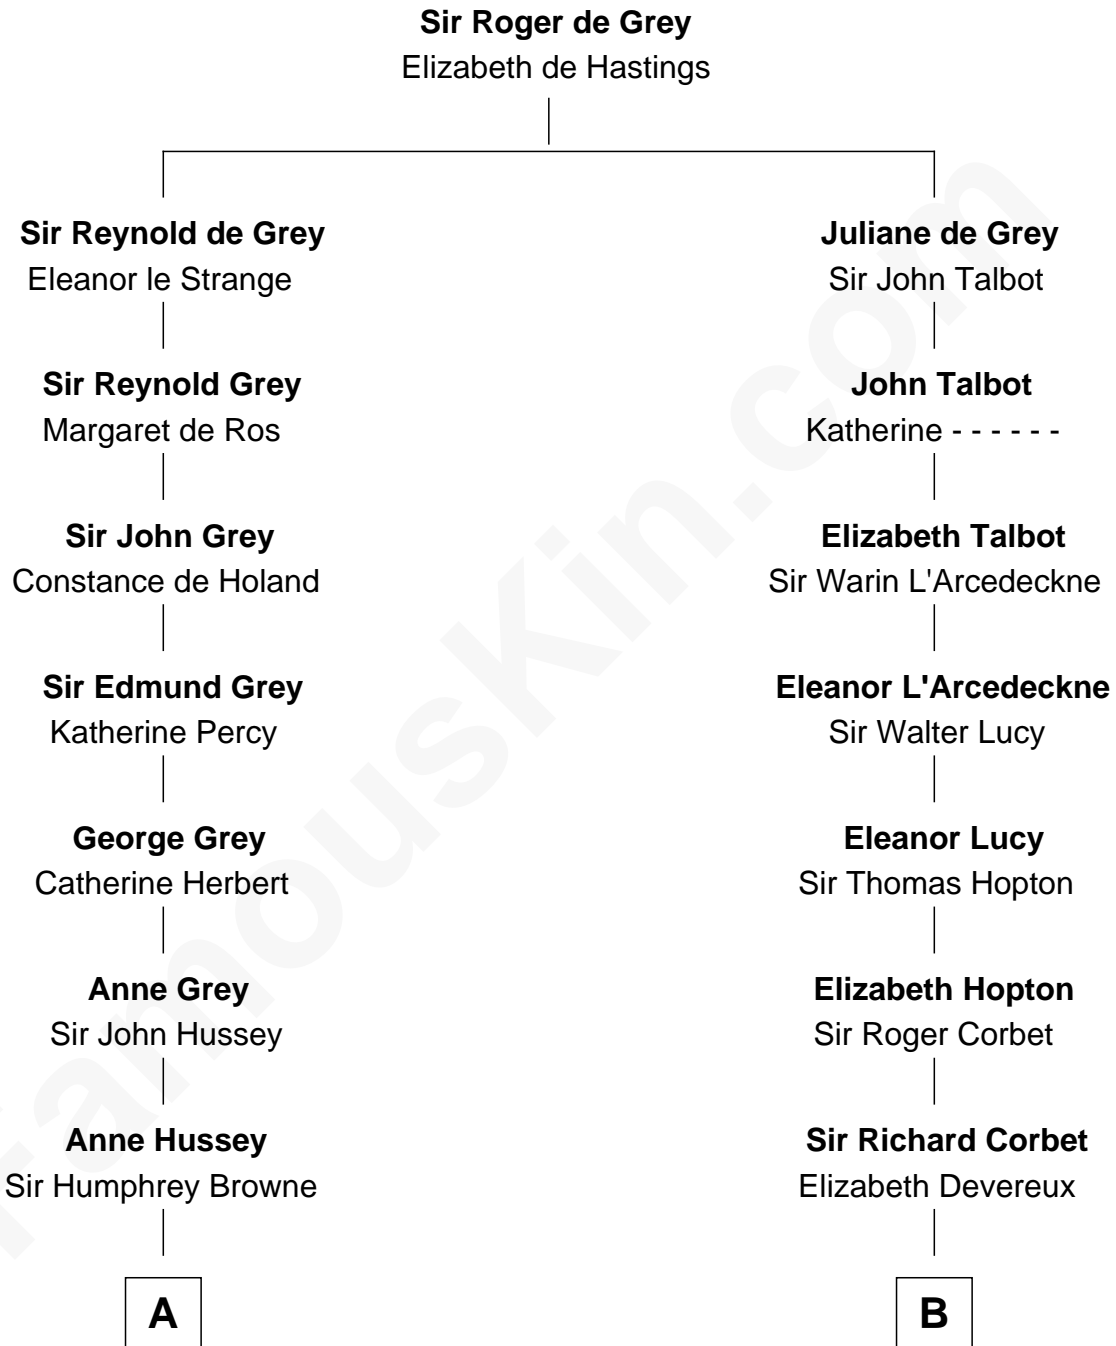

## Relationship Chart of

### Cara Delevingne

*Fashion Model and Movie Actress*

18th cousin 3 times removed of

**C. W. Post**

*Founder of Post Cereals*

**C**

**Armyne Evelyne Gordon**  
Sir Lionel Lawson Faudel-Phillips

**Anne Margaret Faudel-Phillips**  
John Vincent Sheffield