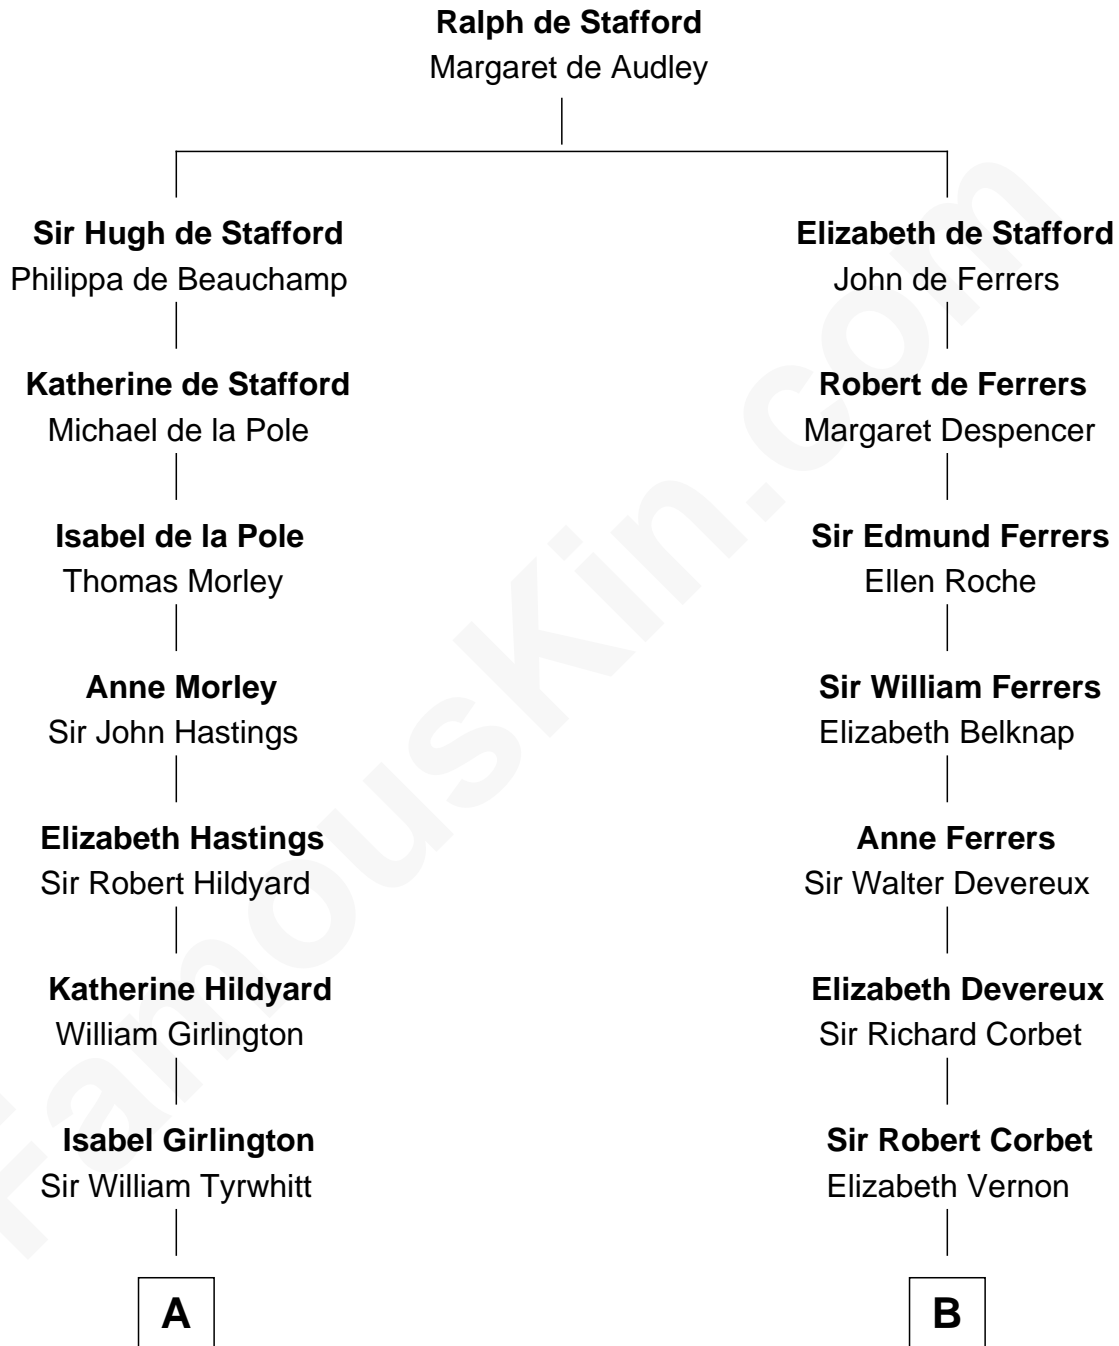

## Relationship Chart of

### Cara Delevingne

*Fashion Model and Movie Actress*

17th cousin 3 times removed of

**C. W. Post**

*Founder of Post Cereals*

**C**

—  
**John Vincent Sheffield**  
Anne Margaret Faudel-Phillips

—  
**Jane Armyne Sheffield**  
Sir Jocelyn Edward Greville Stevens