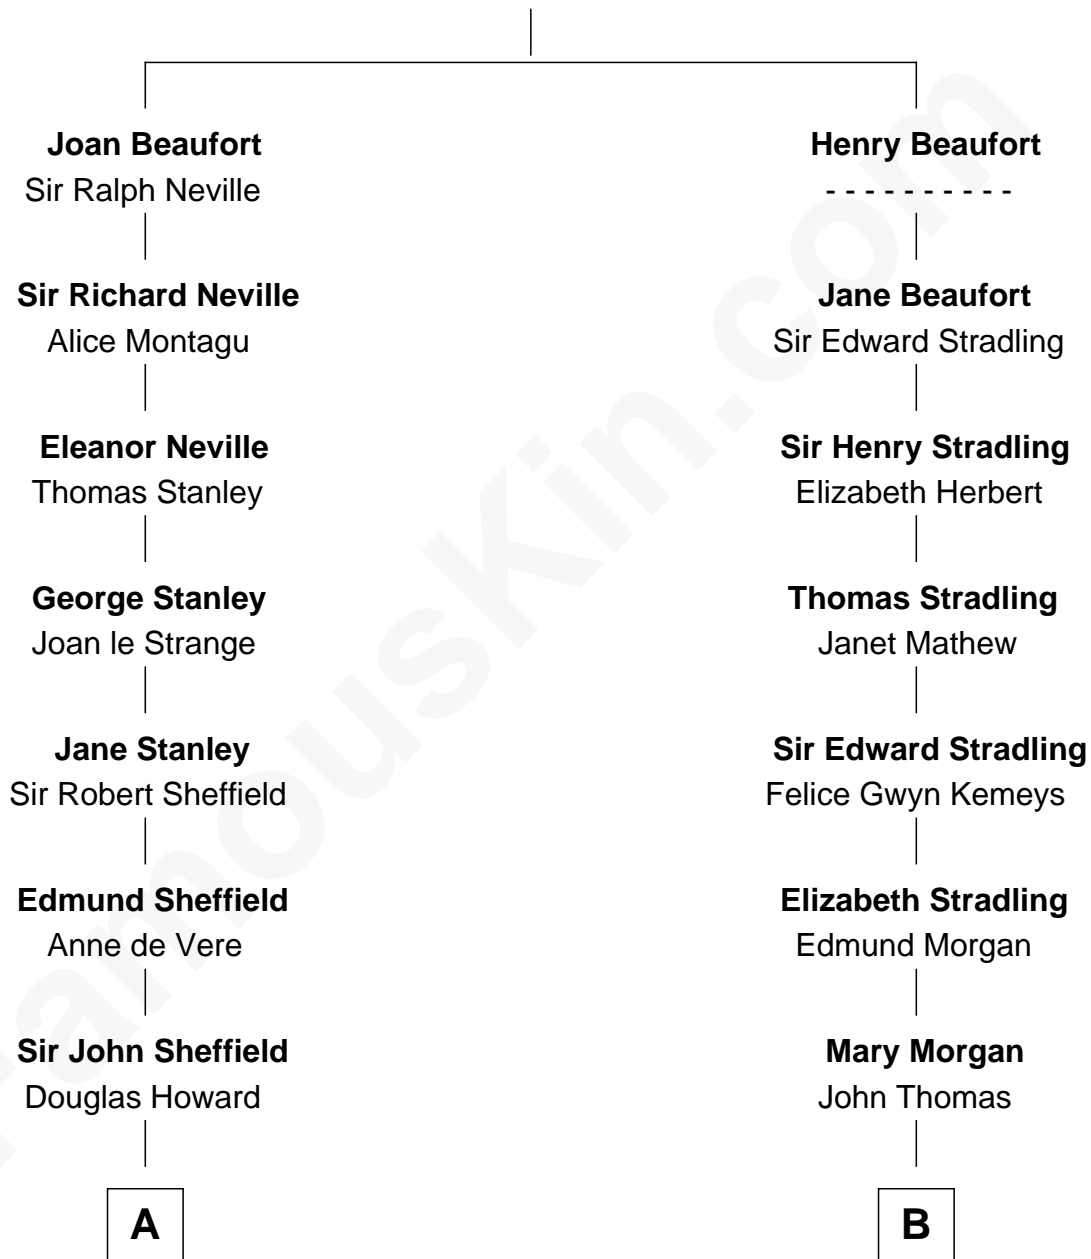

## Relationship Chart of

### Cara Delevingne

*Fashion Model and Movie Actress*

19th cousin 1 time removed of

### Sally Ride

*1st American Woman in Space*

**John of Gaunt**  
Katherine Roet

**C**

**Jane Armyne Sheffield**  
Sir Jocelyn Edward Greville Stevens

**Pandora Anne Stevens**  
Charles Hamar Delevingne

**Cara Delevingne**  
*Model and Actress*

**D**

**Charles Everroad Richardson**  
Blanche Gibson

**Jennie Mae Richardson**  
Thomas Vernam Ride

**Dale Burdell Ride**  
Carol Joyce Anderson

**Sally Ride**  
*1st American Woman in Space*