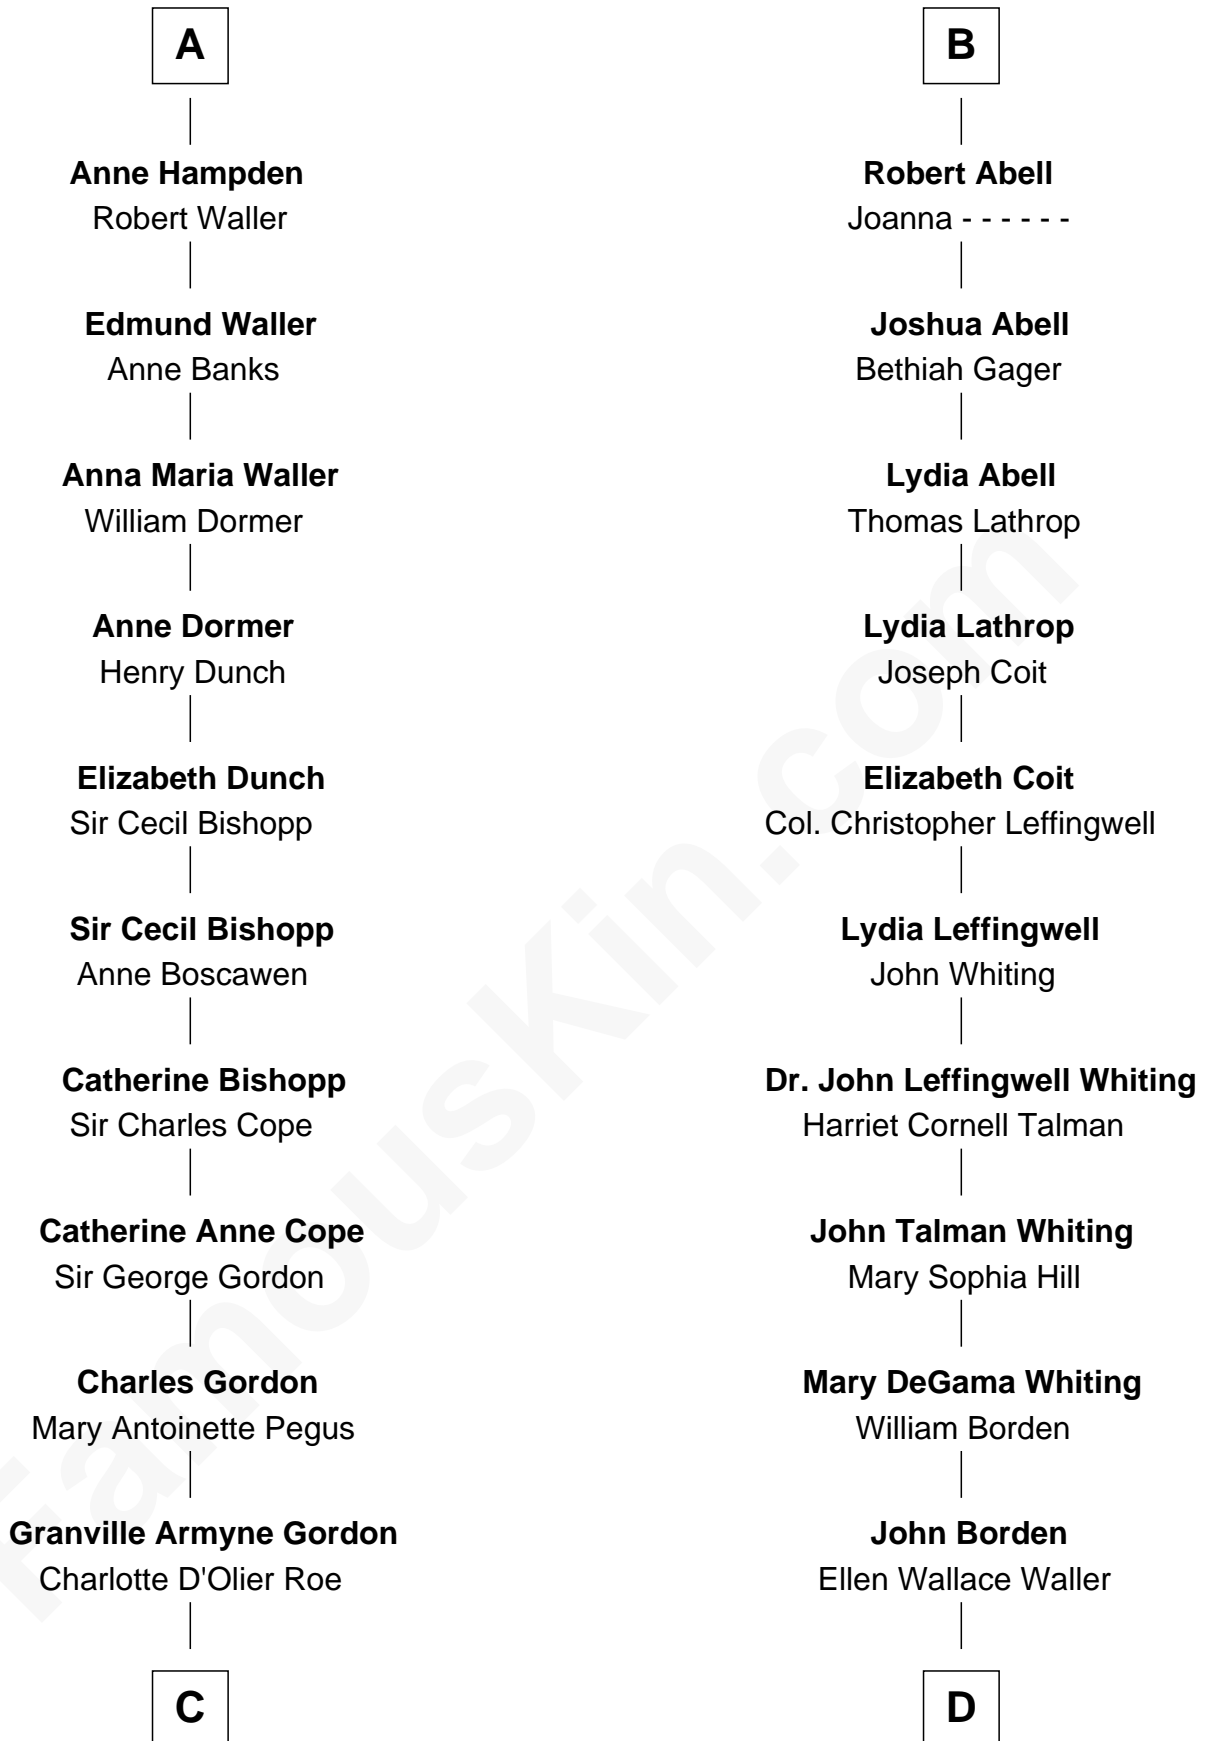

FamousKin.com

Relationship Chart of

Cara Delevingne

Fashion Model and Movie Actress

18th cousin 3 times removed of

Adlai Stevenson III

U.S. Senator from Illinois

C

Armyne Evelyne Gordon
Sir Lionel Lawson Faudel-Phillips

Anne Margaret Faudel-Phillips
John Vincent Sheffield

Jane Armyne Sheffield
Sir Jocelyn Edward Greville Stevens

Pandora Anne Stevens
Charles Hamar Delevingne