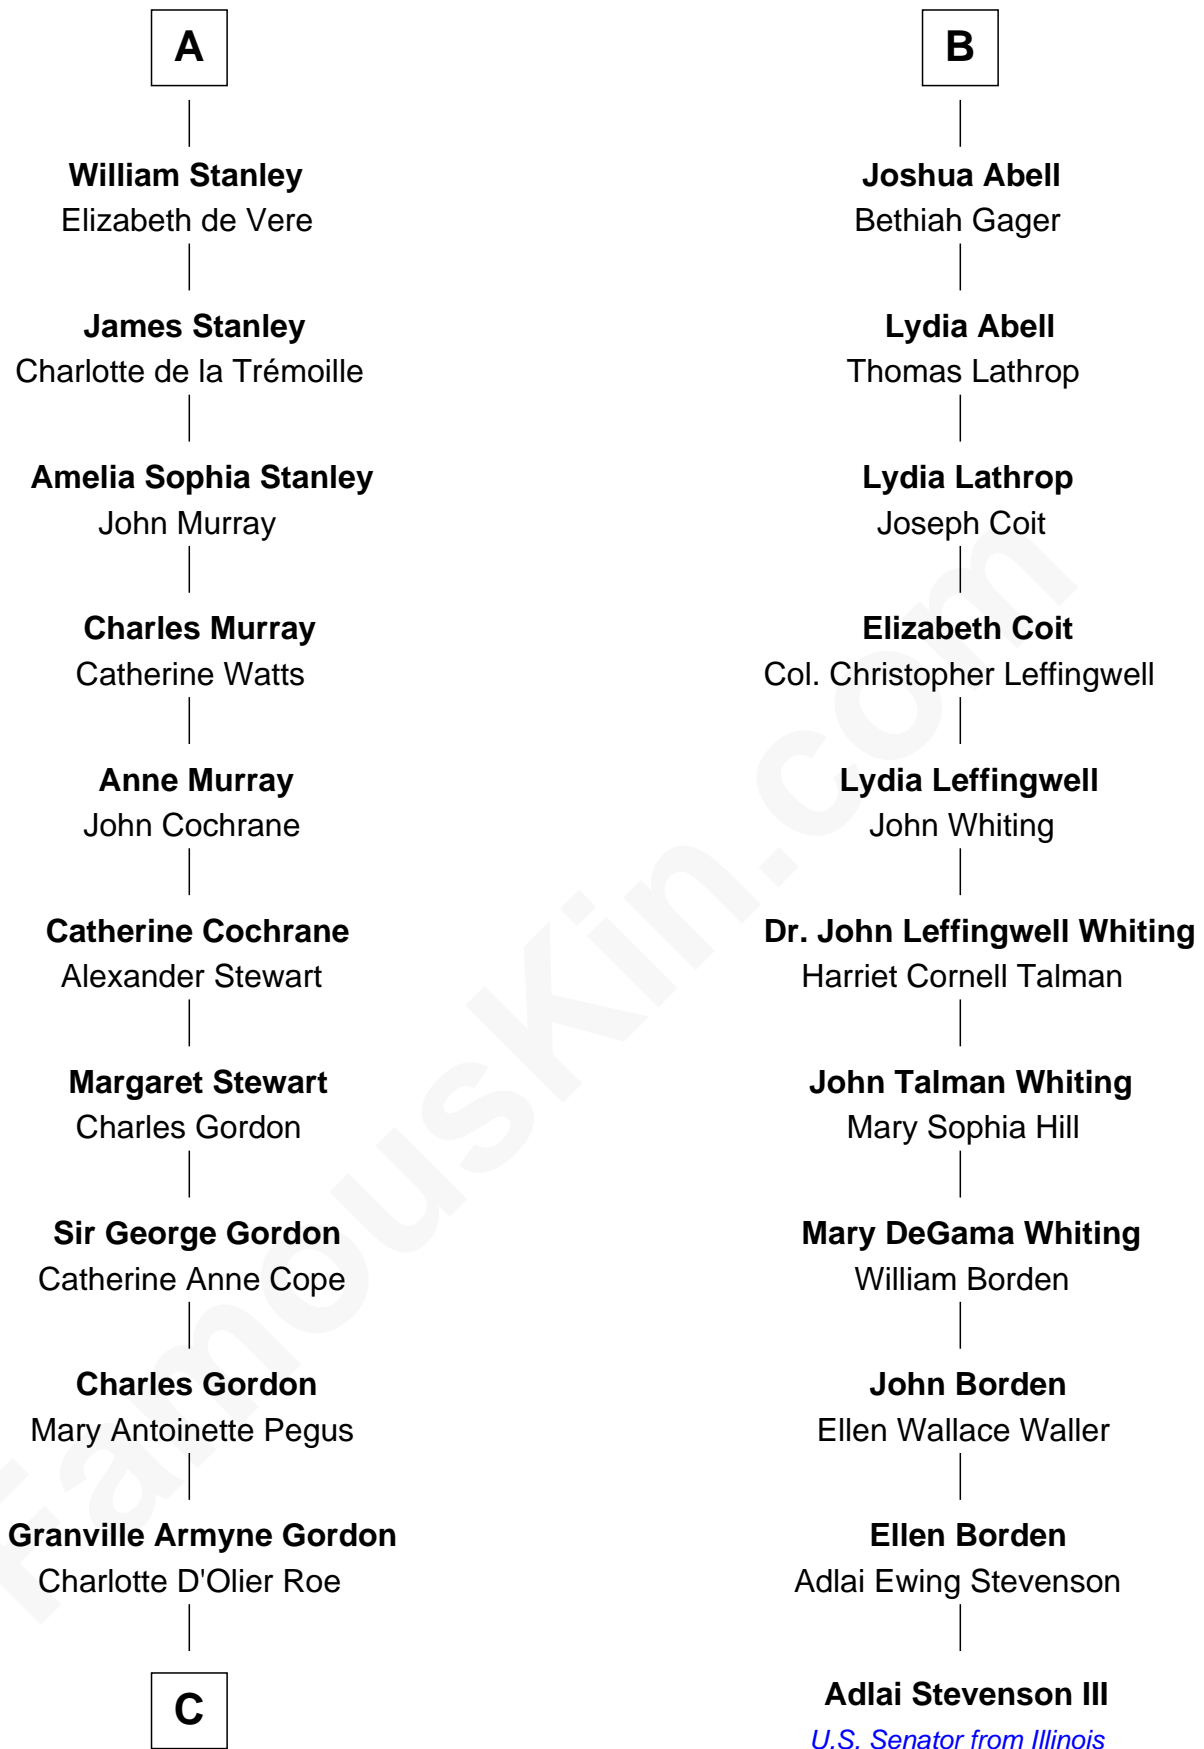

FamousKin.com

Relationship Chart of

Cara Delevingne

Fashion Model and Movie Actress

17th cousin 4 times removed of

Adlai Stevenson III

U.S. Senator from Illinois

C

Armyne Evelyne Gordon

Sir Lionel Lawson Faudel-Phillips

Anne Margaret Faudel-Phillips

John Vincent Sheffield

Jane Armyne Sheffield

Sir Jocelyn Edward Greville Stevens

Pandora Anne Stevens

Charles Hamar Delevingne