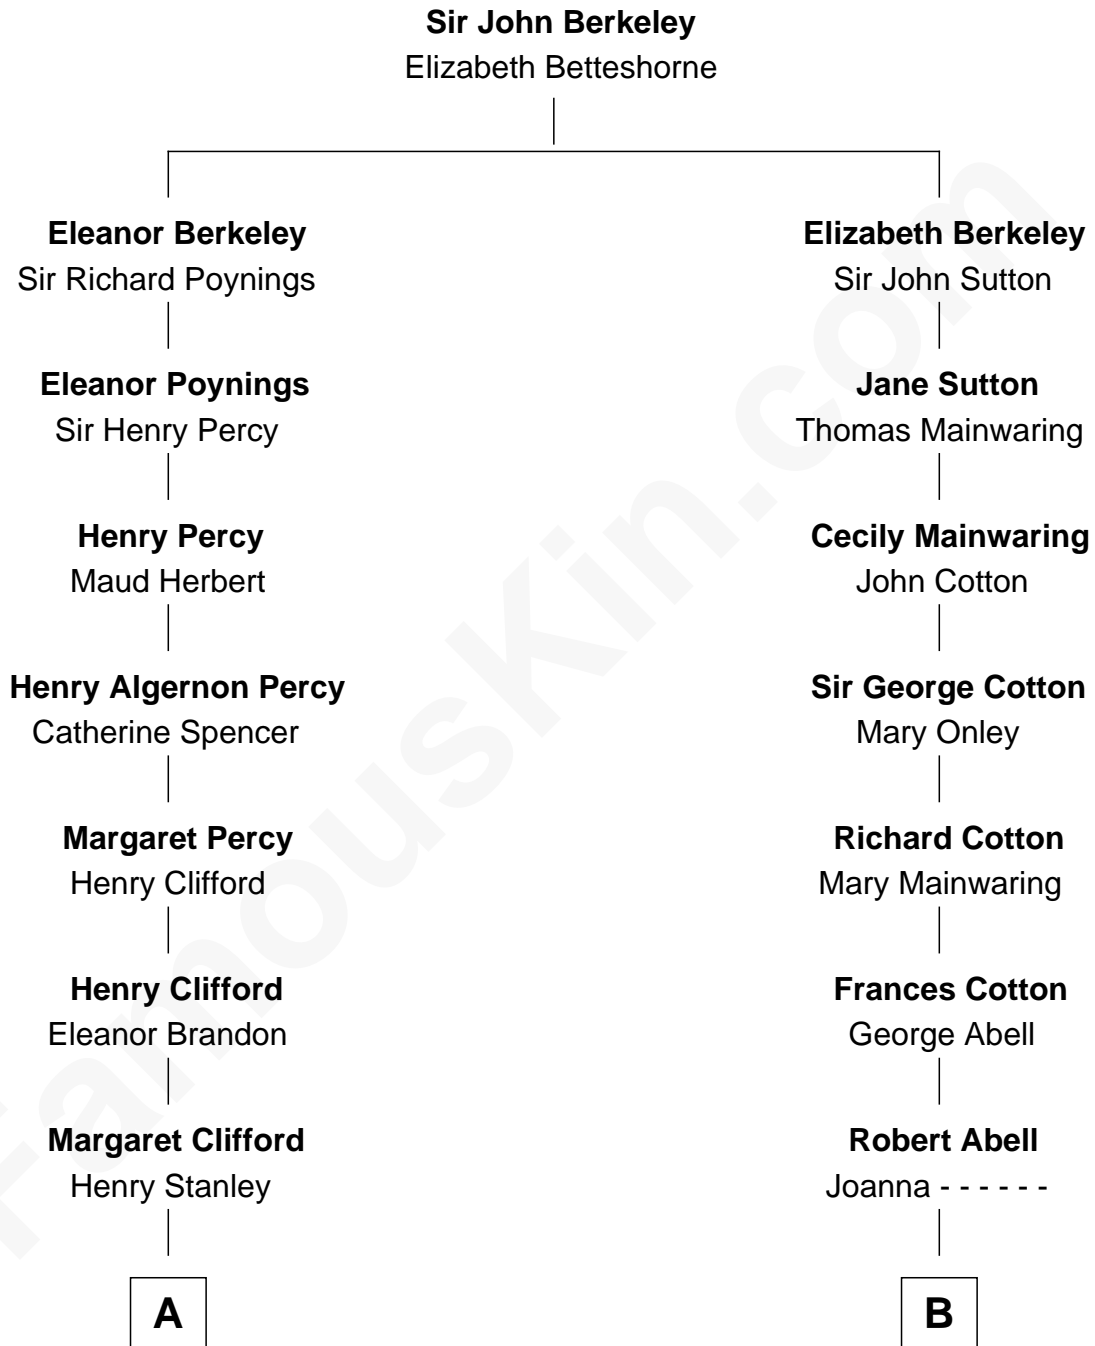

FamousKin.com

Relationship Chart of

Cara Delevingne

Fashion Model and Movie Actress

17th cousin 4 times removed of

Adlai Stevenson III

U.S. Senator from Illinois

C

Armyne Evelyne Gordon

Sir Lionel Lawson Faudel-Phillips

Anne Margaret Faudel-Phillips

John Vincent Sheffield

Jane Armyne Sheffield

Sir Jocelyn Edward Greville Stevens

Pandora Anne Stevens

Charles Hamar Delevingne

Cara Delevingne

Model and Actress