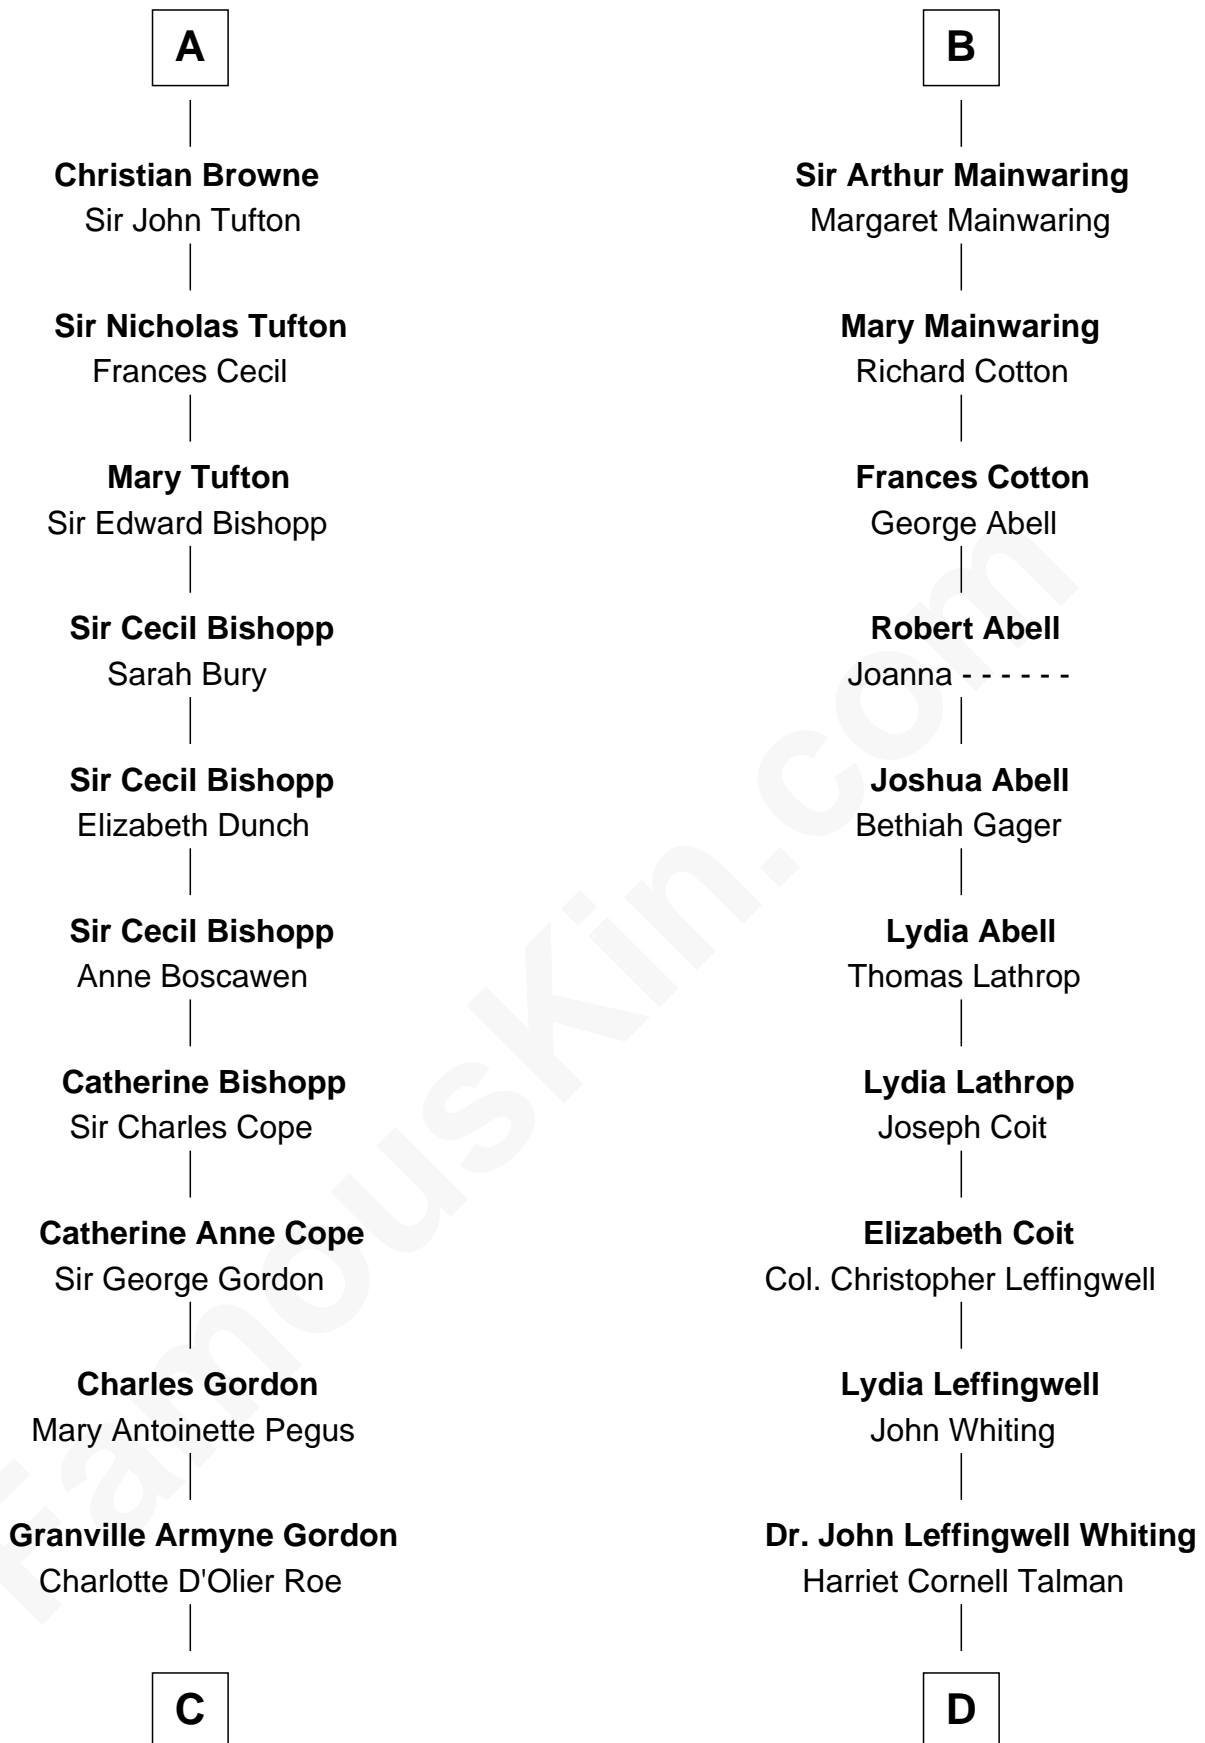

FamousKin.com

Relationship Chart of

Cara Delevingne

Fashion Model and Movie Actress

21st cousin of

Adlai Stevenson III
U.S. Senator from Illinois

C

Armyne Evelyne Gordon
Sir Lionel Lawson Faudel-Phillips

Anne Margaret Faudel-Phillips
John Vincent Sheffield

Jane Armyne Sheffield
Sir Jocelyn Edward Greville Stevens

Pandora Anne Stevens
Charles Hamar Delevingne

Cara Delevingne
Model and Actress

D

John Talman Whiting
Mary Sophia Hill