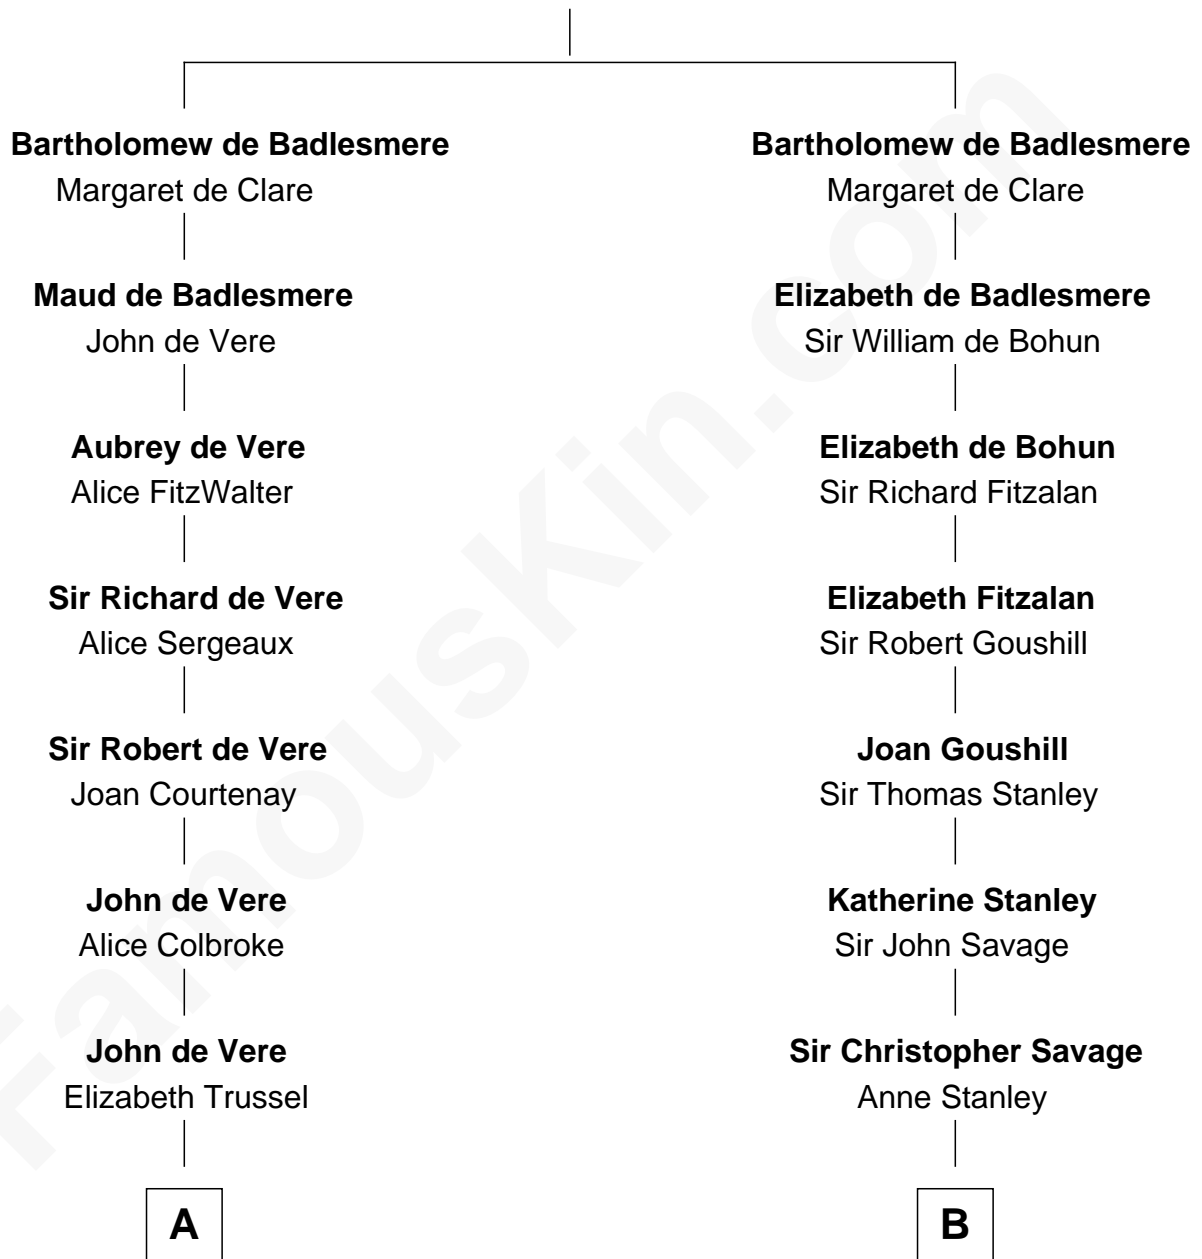

FamousKin.com

Relationship Chart of

Cara Delevingne

Fashion Model and Movie Actress

21st cousin of

Adlai Stevenson III
U.S. Senator from Illinois

Gunselm de Badlesmere

C

Sir Berkeley Digby George Sheffield
Julia Mary de Tuyll van Serooskerken

John Vincent Sheffield
Anne Margaret Faudel-Phillips

Jane Armyne Sheffield
Sir Jocelyn Edward Greville Stevens

Pandora Anne Stevens
Charles Hamar Delevingne

Cara Delevingne
Model and Actress

D

Mary Peachy Frye
Rev. Lewis Warner Green

Letitia Green
Adlai Ewing Stevenson

Lewis Green Stevenson
Helen Louise Davis

Adlai Ewing Stevenson
Ellen Borden

Adlai Stevenson III
U.S. Senator from Illinois