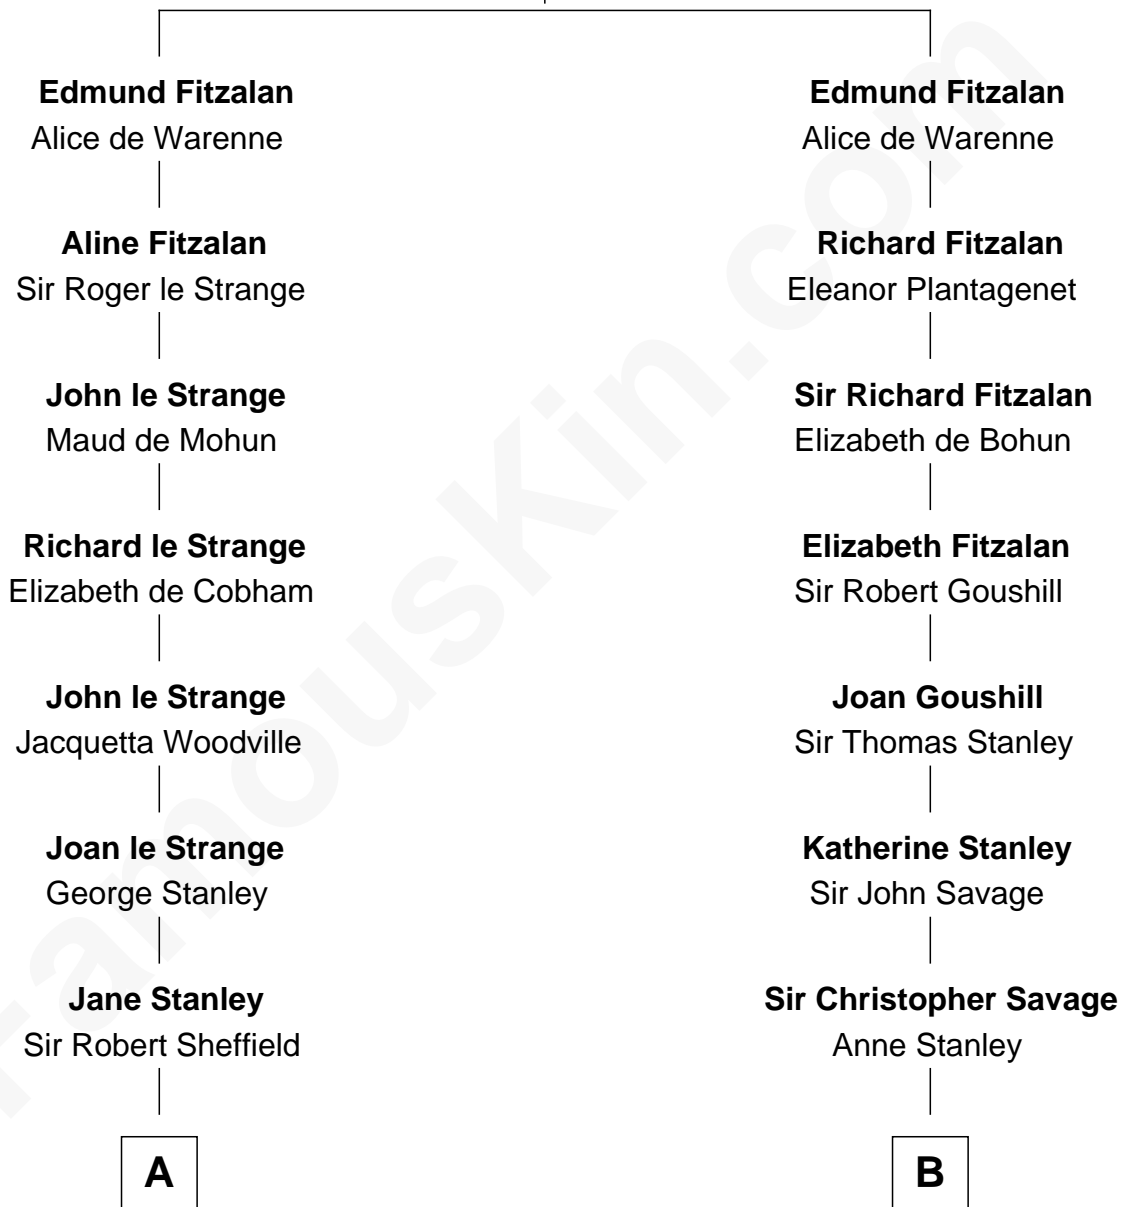

FamousKin.com

Relationship Chart of

Cara Delevingne

Fashion Model and Movie Actress

21st cousin of

Adlai Stevenson III
U.S. Senator from Illinois

Richard Fitzalan
Alice de Saluzzo

C

Sir Berkeley Digby George Sheffield
Julia Mary de Tuyll van Serooskerken

John Vincent Sheffield
Anne Margaret Faudel-Phillips

Jane Armyne Sheffield
Sir Jocelyn Edward Greville Stevens

Pandora Anne Stevens
Charles Hamar Delevingne

Cara Delevingne
Model and Actress

D

Mary Peachy Frye
Rev. Lewis Warner Green

Letitia Green
Adlai Ewing Stevenson

Lewis Green Stevenson
Helen Louise Davis

Adlai Ewing Stevenson
Ellen Borden

Adlai Stevenson III
U.S. Senator from Illinois