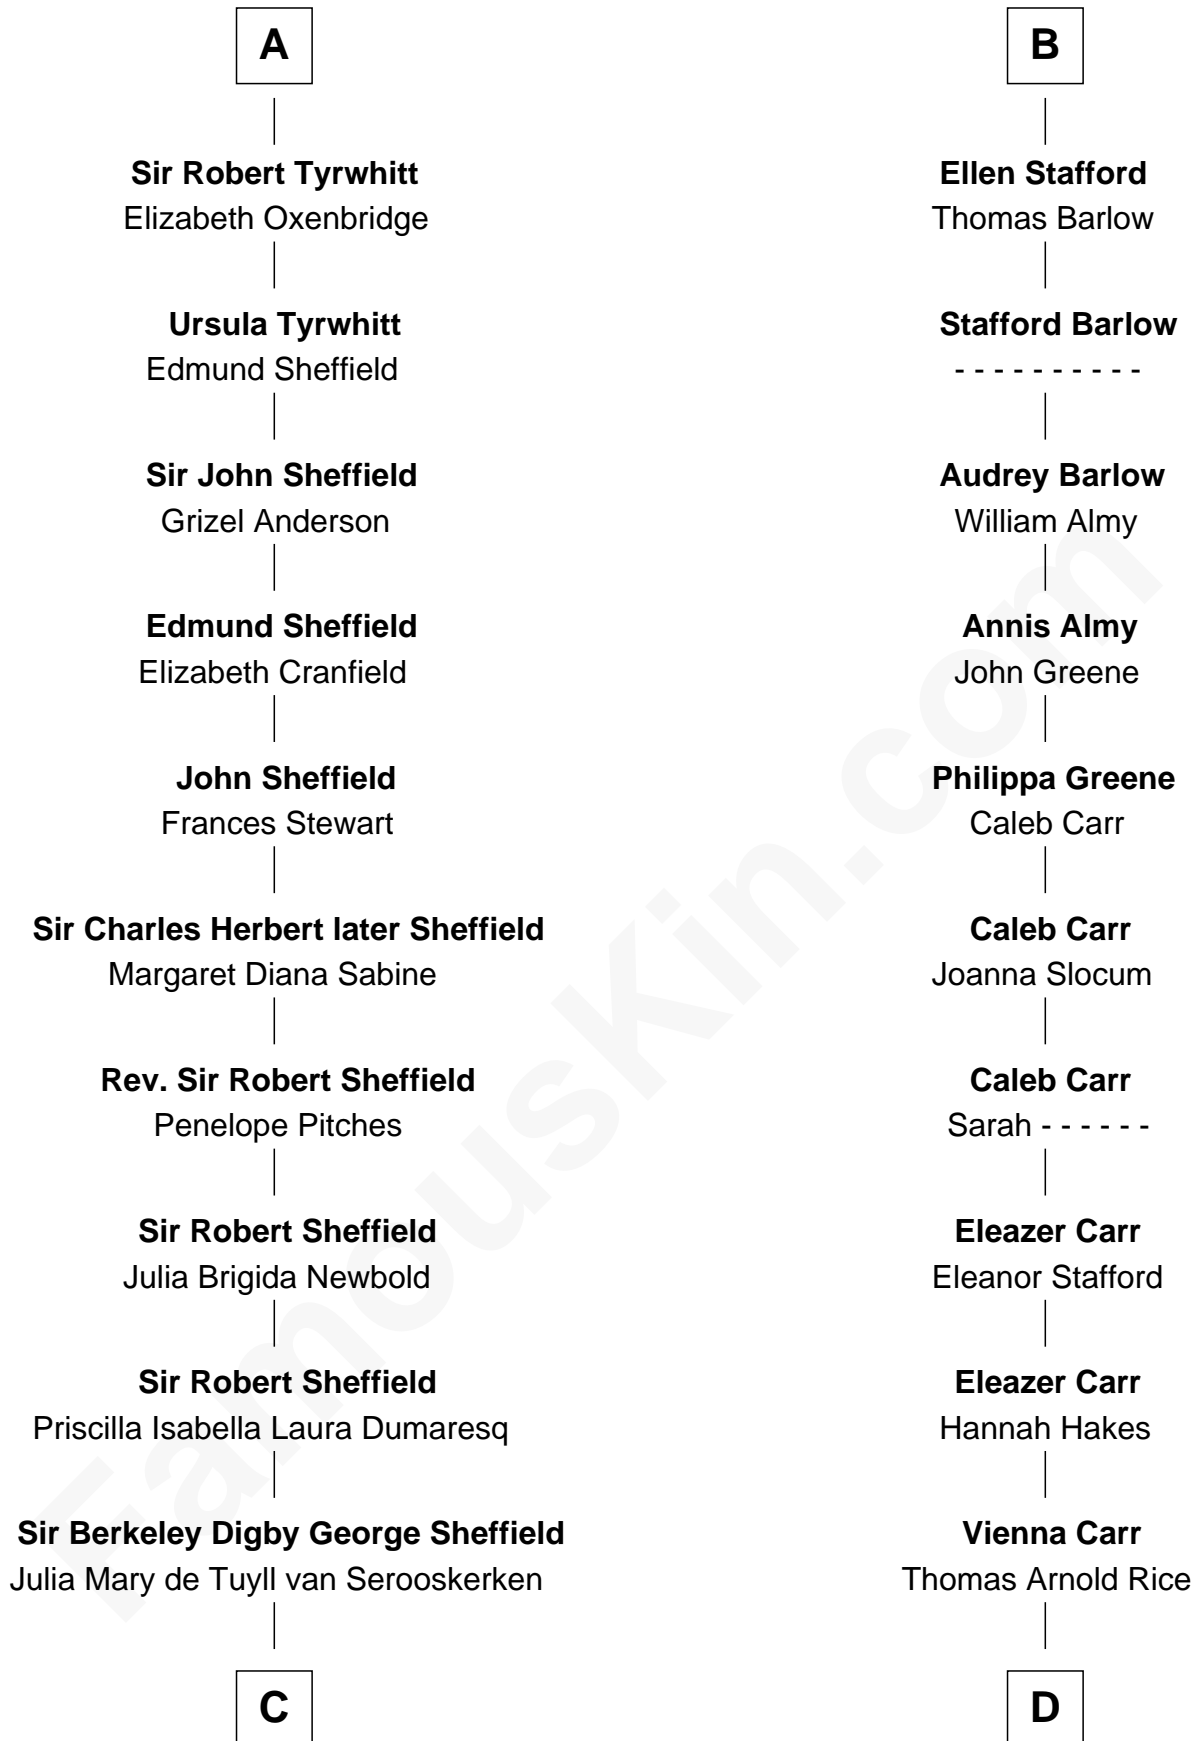

FamousKin.com

Relationship Chart of

Cara Delevingne

Fashion Model and Movie Actress

20th cousin of

Charlie Munger

Vice-Chairman of Berkshire Hathaway

Ralph de Stafford

Isabel de la Pole
Thomas Morley

Sir Humphrey Stafford
Elizabeth Burdet

Anne Morley
Sir John Hastings

Sir Humphrey Stafford
Eleanor Aylesbury

Elizabeth Hastings
Sir Robert Hildyard

Humphrey Stafford
Katherine Fray

Katherine Hildyard
William Girlington

Sir Humphrey Stafford
Margaret Fogge

Isabel Girlington
Sir William Tyrwhitt

Sir Humphrey Stafford
Margaret Tame

A

B

C

John Vincent Sheffield
Anne Margaret Faudel-Phillips

Jane Armyne Sheffield
Sir Jocelyn Edward Greville Stevens

Pandora Anne Stevens
Charles Hamar Delevingne

Cara Delevingne
Model and Actress

D

Caroline A. Rice
William H. Ingham

Helen Vienna Ingham
Charles W. Russell