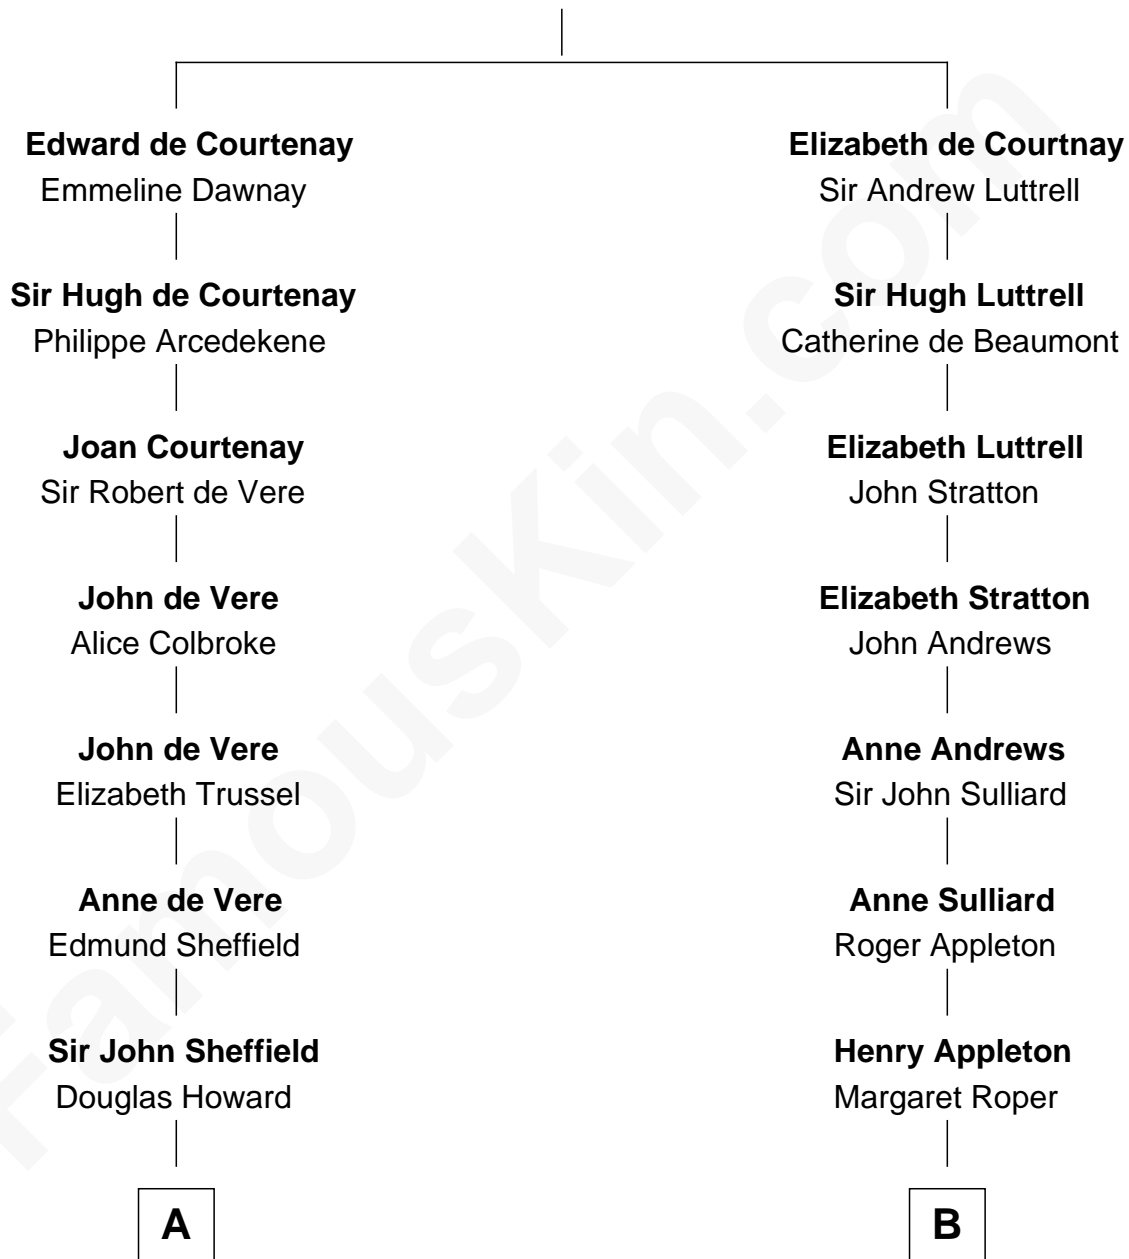

## Relationship Chart of

### Cara Delevingne

*Fashion Model and Movie Actress*

15th cousin 4 times removed of

### Henry Lee III

*9th Governor of Virginia*

**Sir Hugh de Courtenay**

Margaret de Bohun

**C**

—  
**Jane Armyne Sheffield**

Sir Jocelyn Edward Greville Stevens

—  
**Pandora Anne Stevens**