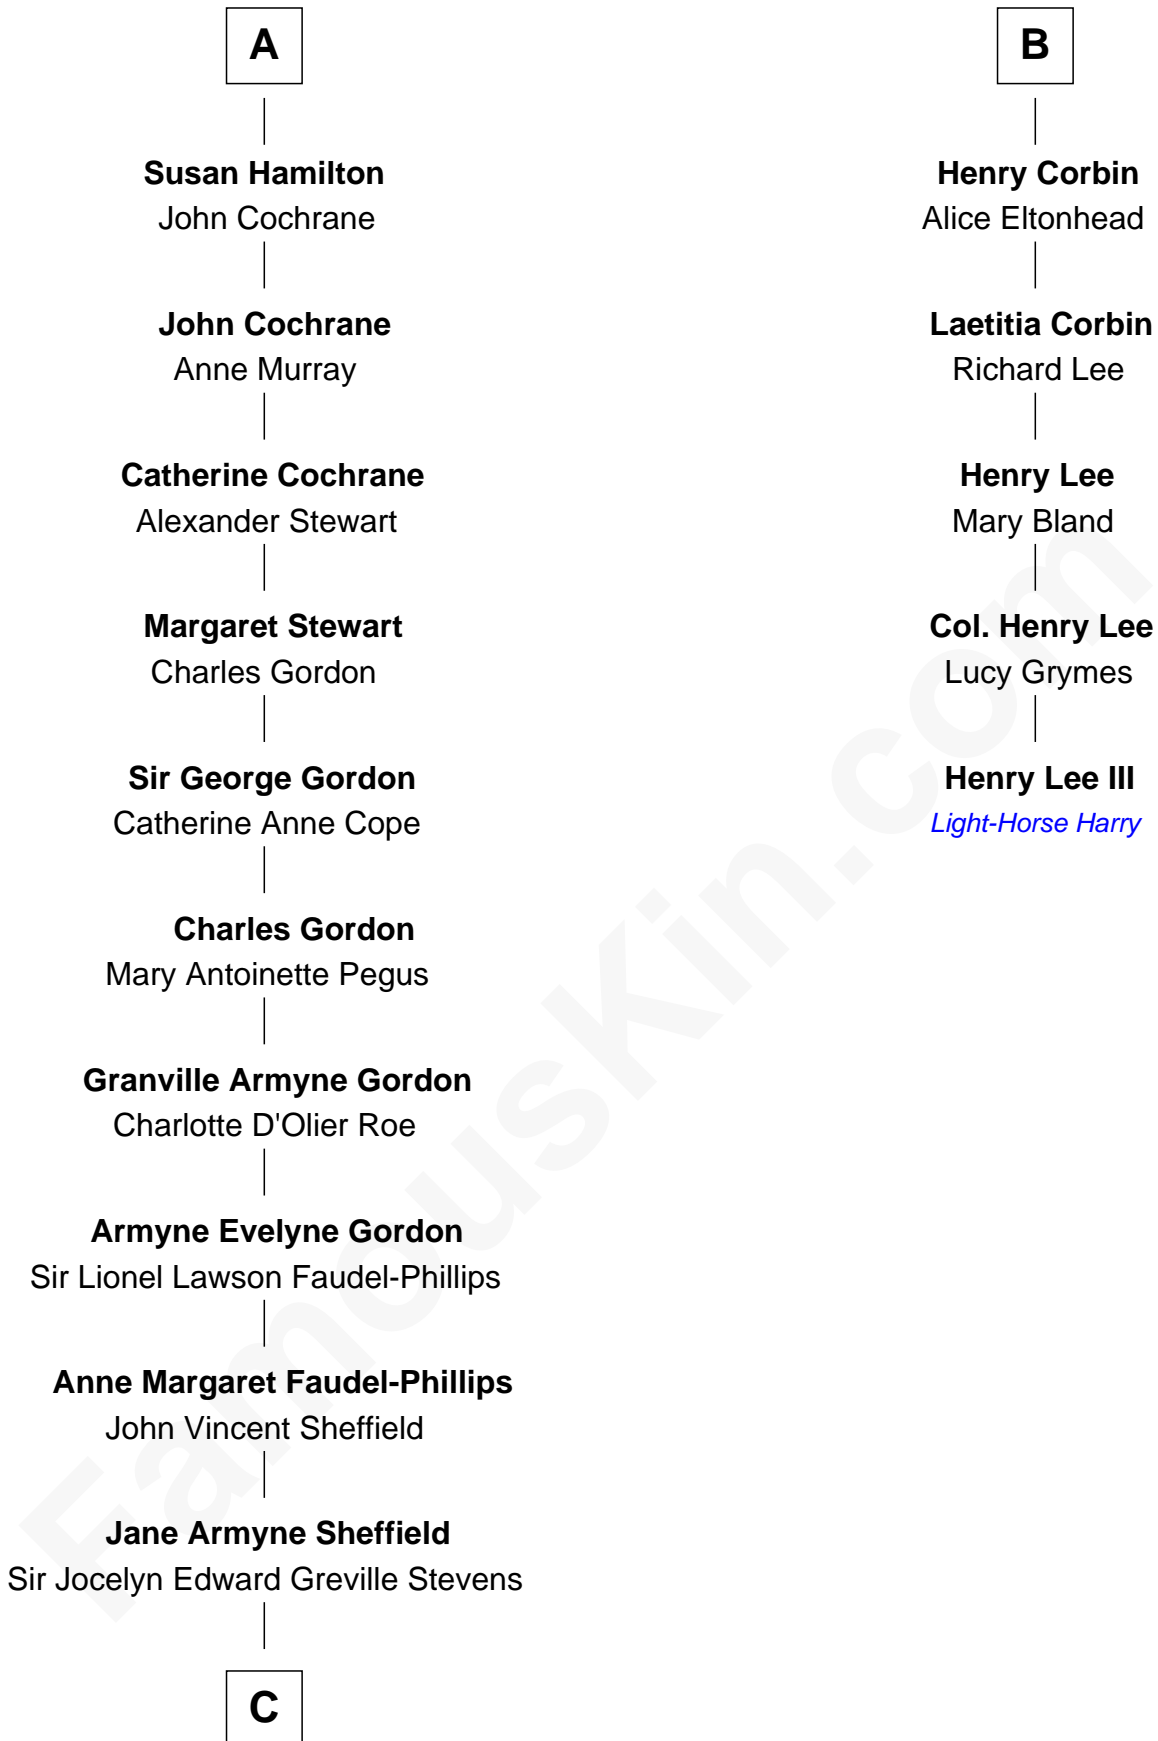

FamousKin.com

Relationship Chart of

Cara Delevingne

Fashion Model and Movie Actress

11th cousin 7 times removed of

Henry Lee III

9th Governor of Virginia

C

Pandora Anne Stevens
Charles Hamar Delevingne

Cara Delevingne
Model and Actress

FamousKin.com