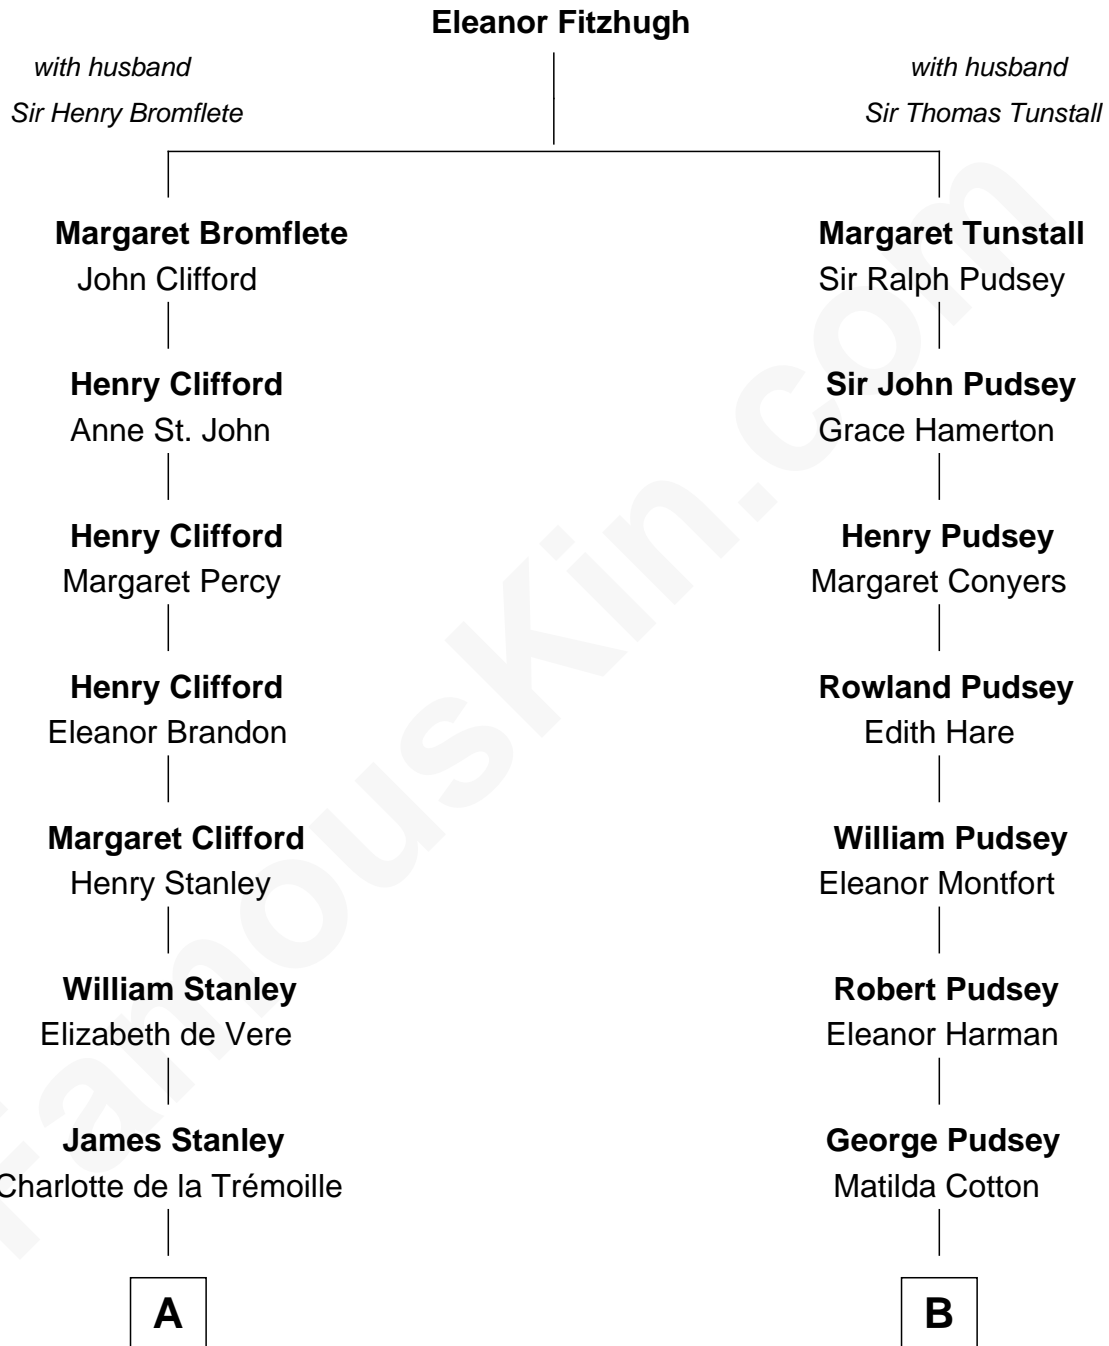

FamousKin.com

Relationship Chart of

Cara Delevingne

Fashion Model and Movie Actress

13th cousin 6 times removed of

Henry Lee III

9th Governor of Virginia

C

—
Jane Armyne Sheffield

Sir Jocelyn Edward Greville Stevens

—
Pandora Anne Stevens

Charles Hamar Delevingne

—
Cara Delevingne

Model and Actress

FamousKin.com