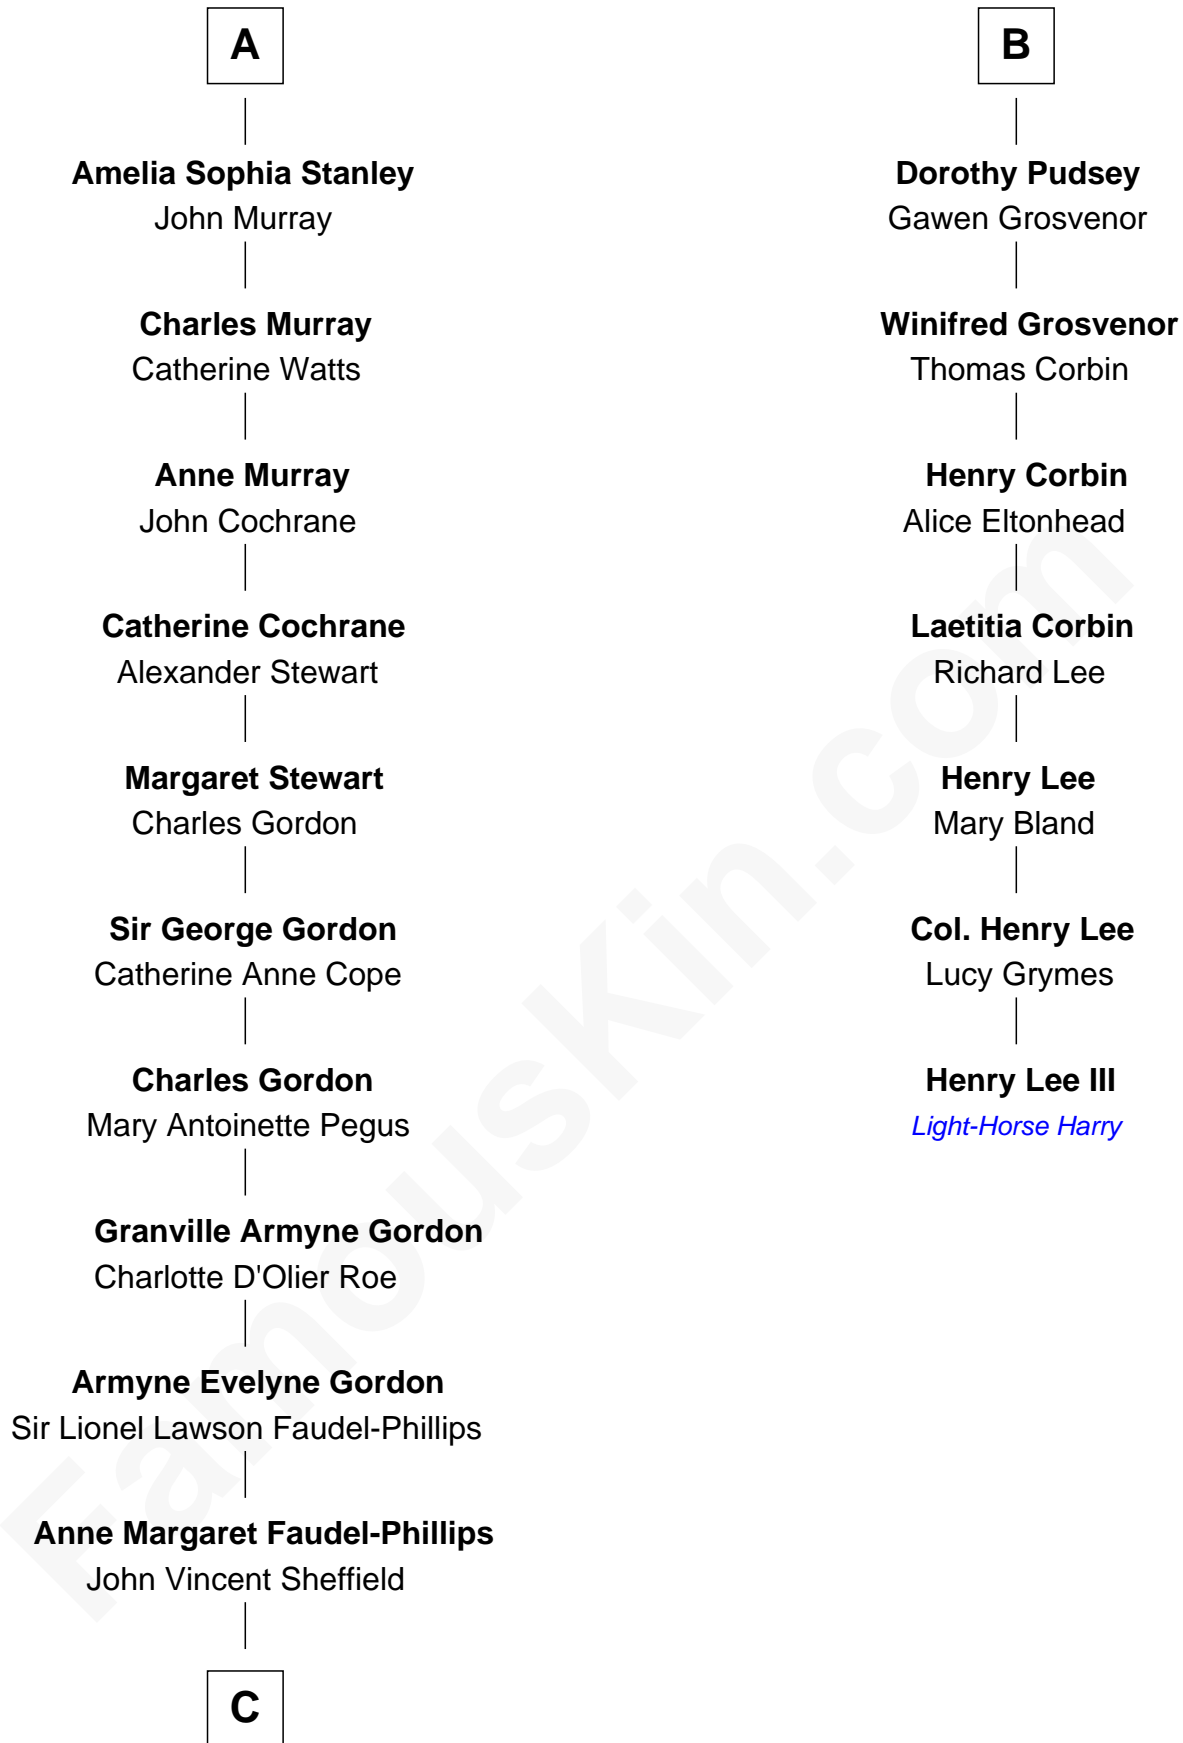

FamousKin.com

Relationship Chart of

Cara Delevingne

Fashion Model and Movie Actress

13th cousin 6 times removed of

Henry Lee III

9th Governor of Virginia

C

—
Jane Armyne Sheffield

Sir Jocelyn Edward Greville Stevens

—
Pandora Anne Stevens

Charles Hamar Delevingne

—
Cara Delevingne

Model and Actress

FamousKin.com