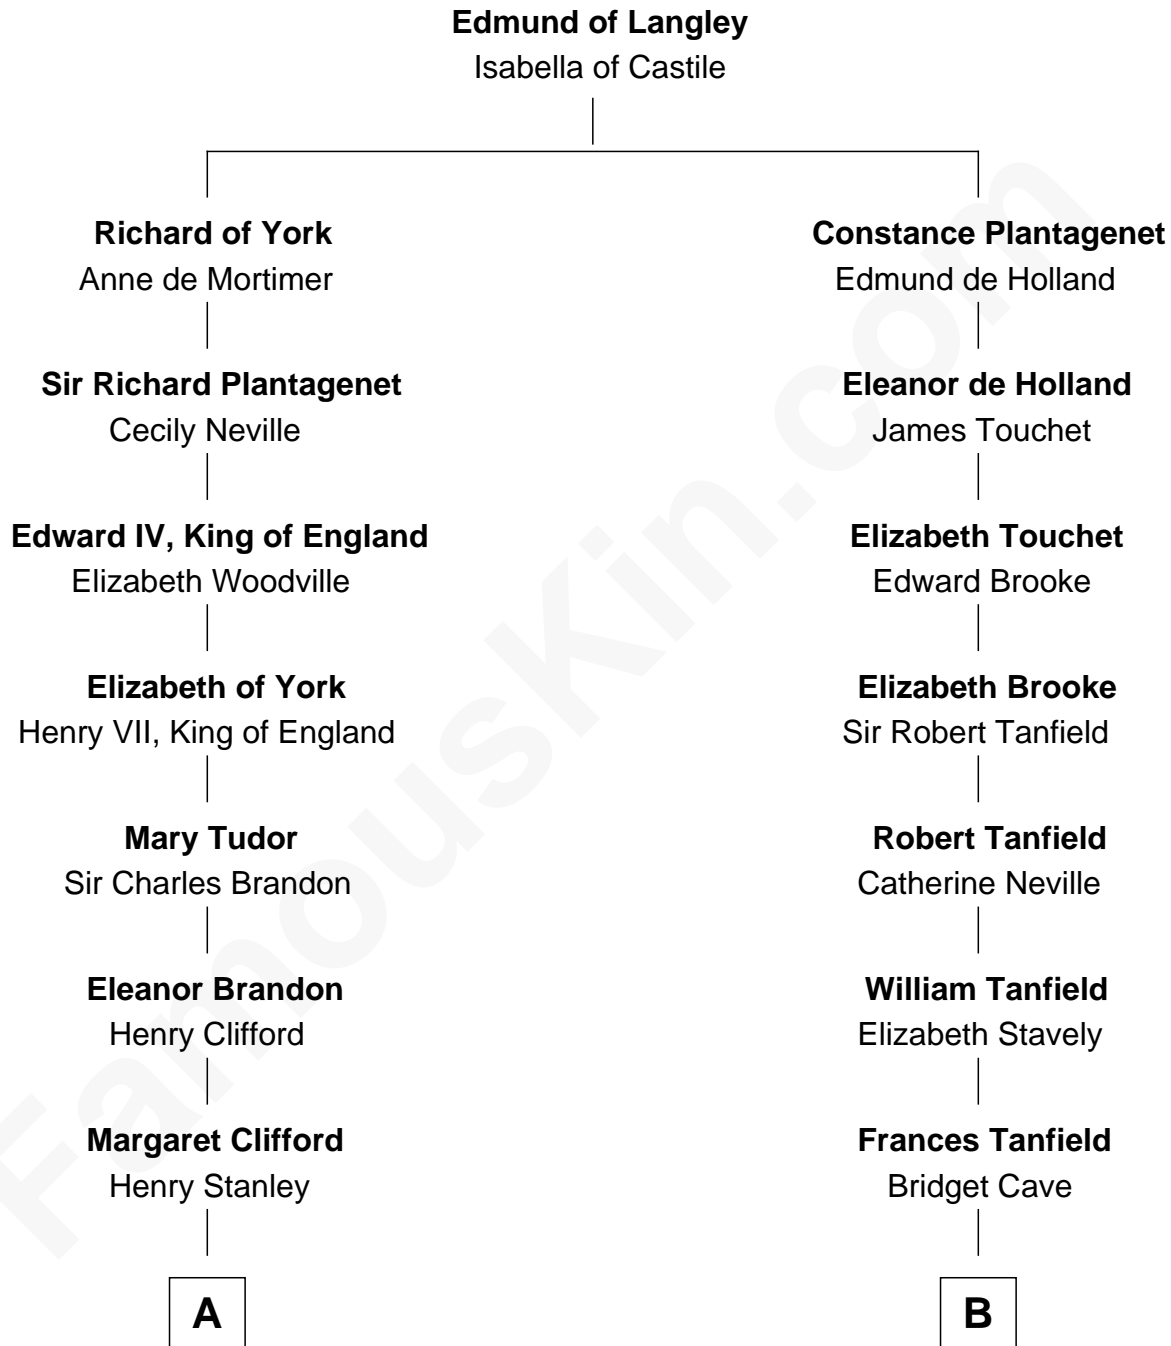

FamousKin.com

Relationship Chart of

Cara Delevingne

Fashion Model and Movie Actress

15th cousin 6 times removed of

Henry Lee III

9th Governor of Virginia

C

Armyne Evelyne Gordon

Sir Lionel Lawson Faudel-Phillips

Anne Margaret Faudel-Phillips

John Vincent Sheffield

Jane Armyne Sheffield

Sir Jocelyn Edward Greville Stevens

Pandora Anne Stevens

Charles Hamar Delevingne

Cara Delevingne

Model and Actress