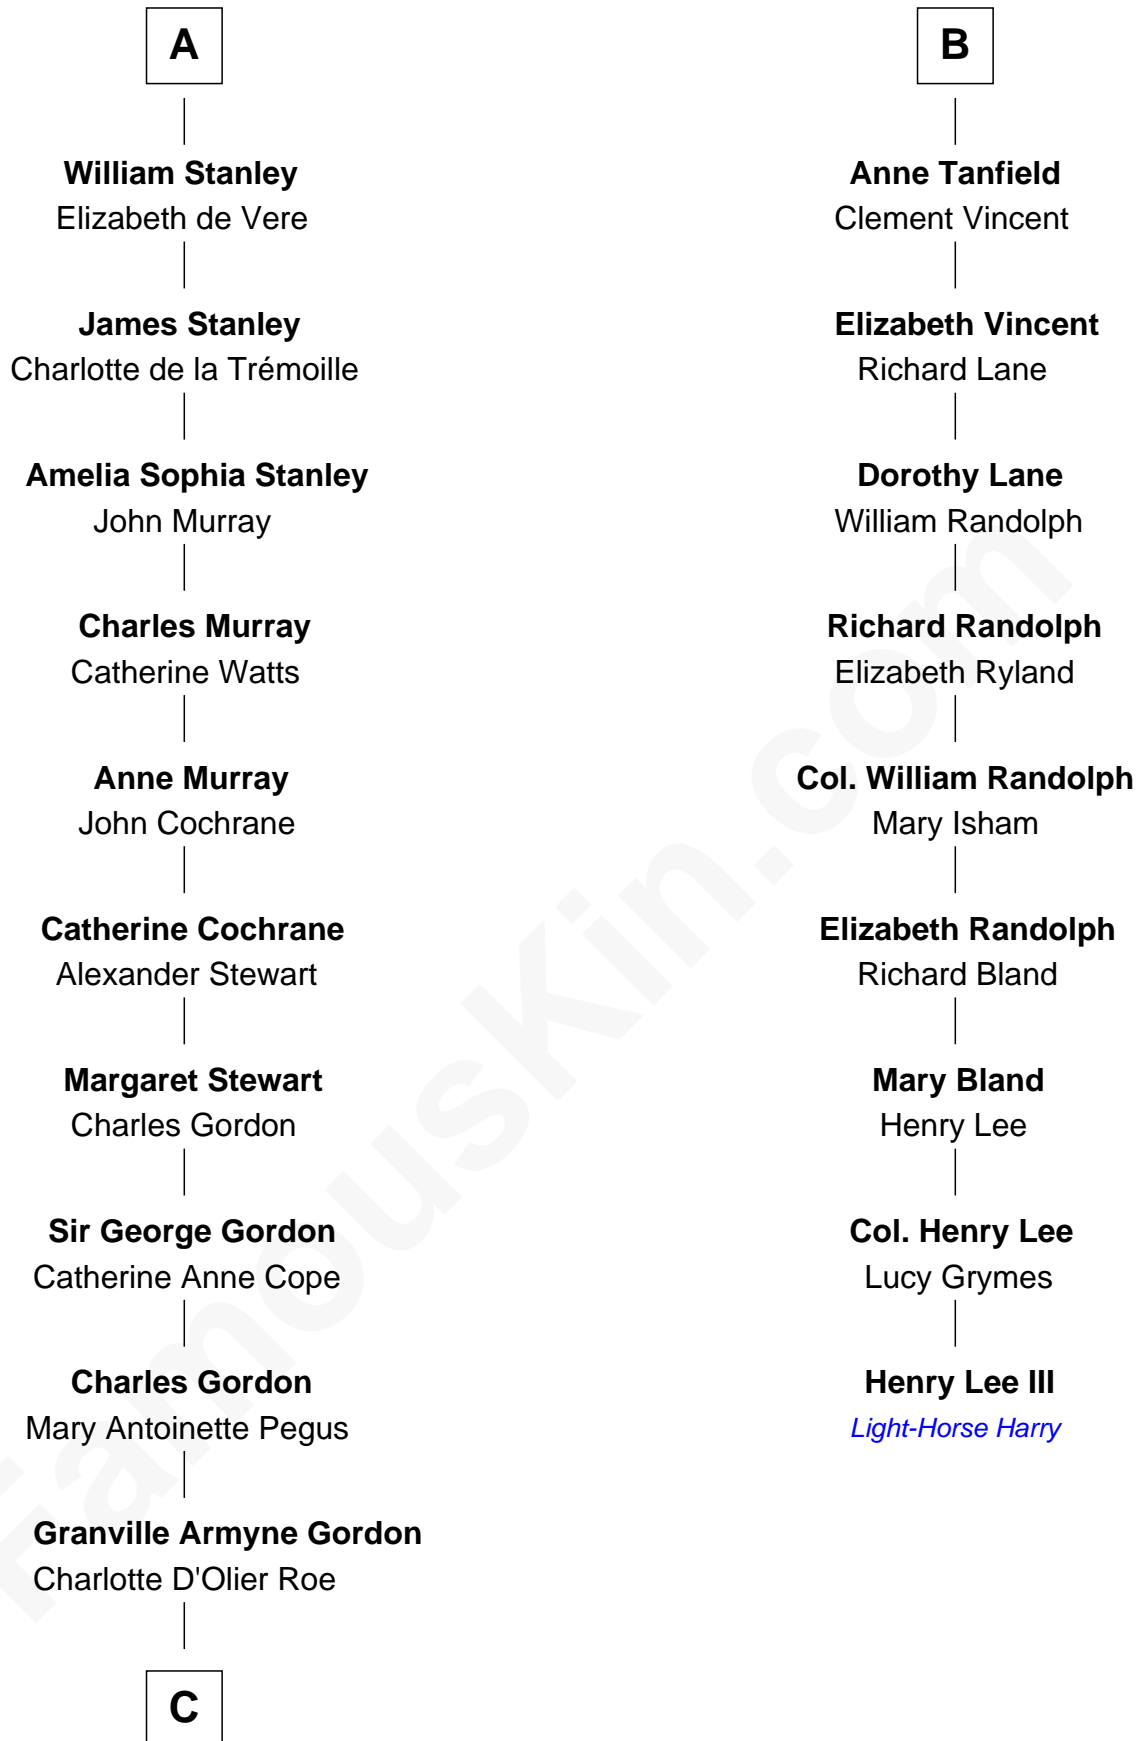

FamousKin.com

Relationship Chart of

Cara Delevingne

Fashion Model and Movie Actress

15th cousin 6 times removed of

Henry Lee III

9th Governor of Virginia

C

Armyne Evelyne Gordon

Sir Lionel Lawson Faudel-Phillips

Anne Margaret Faudel-Phillips

John Vincent Sheffield

Jane Armyne Sheffield

Sir Jocelyn Edward Greville Stevens

Pandora Anne Stevens

Charles Hamar Delevingne

Cara Delevingne

Model and Actress