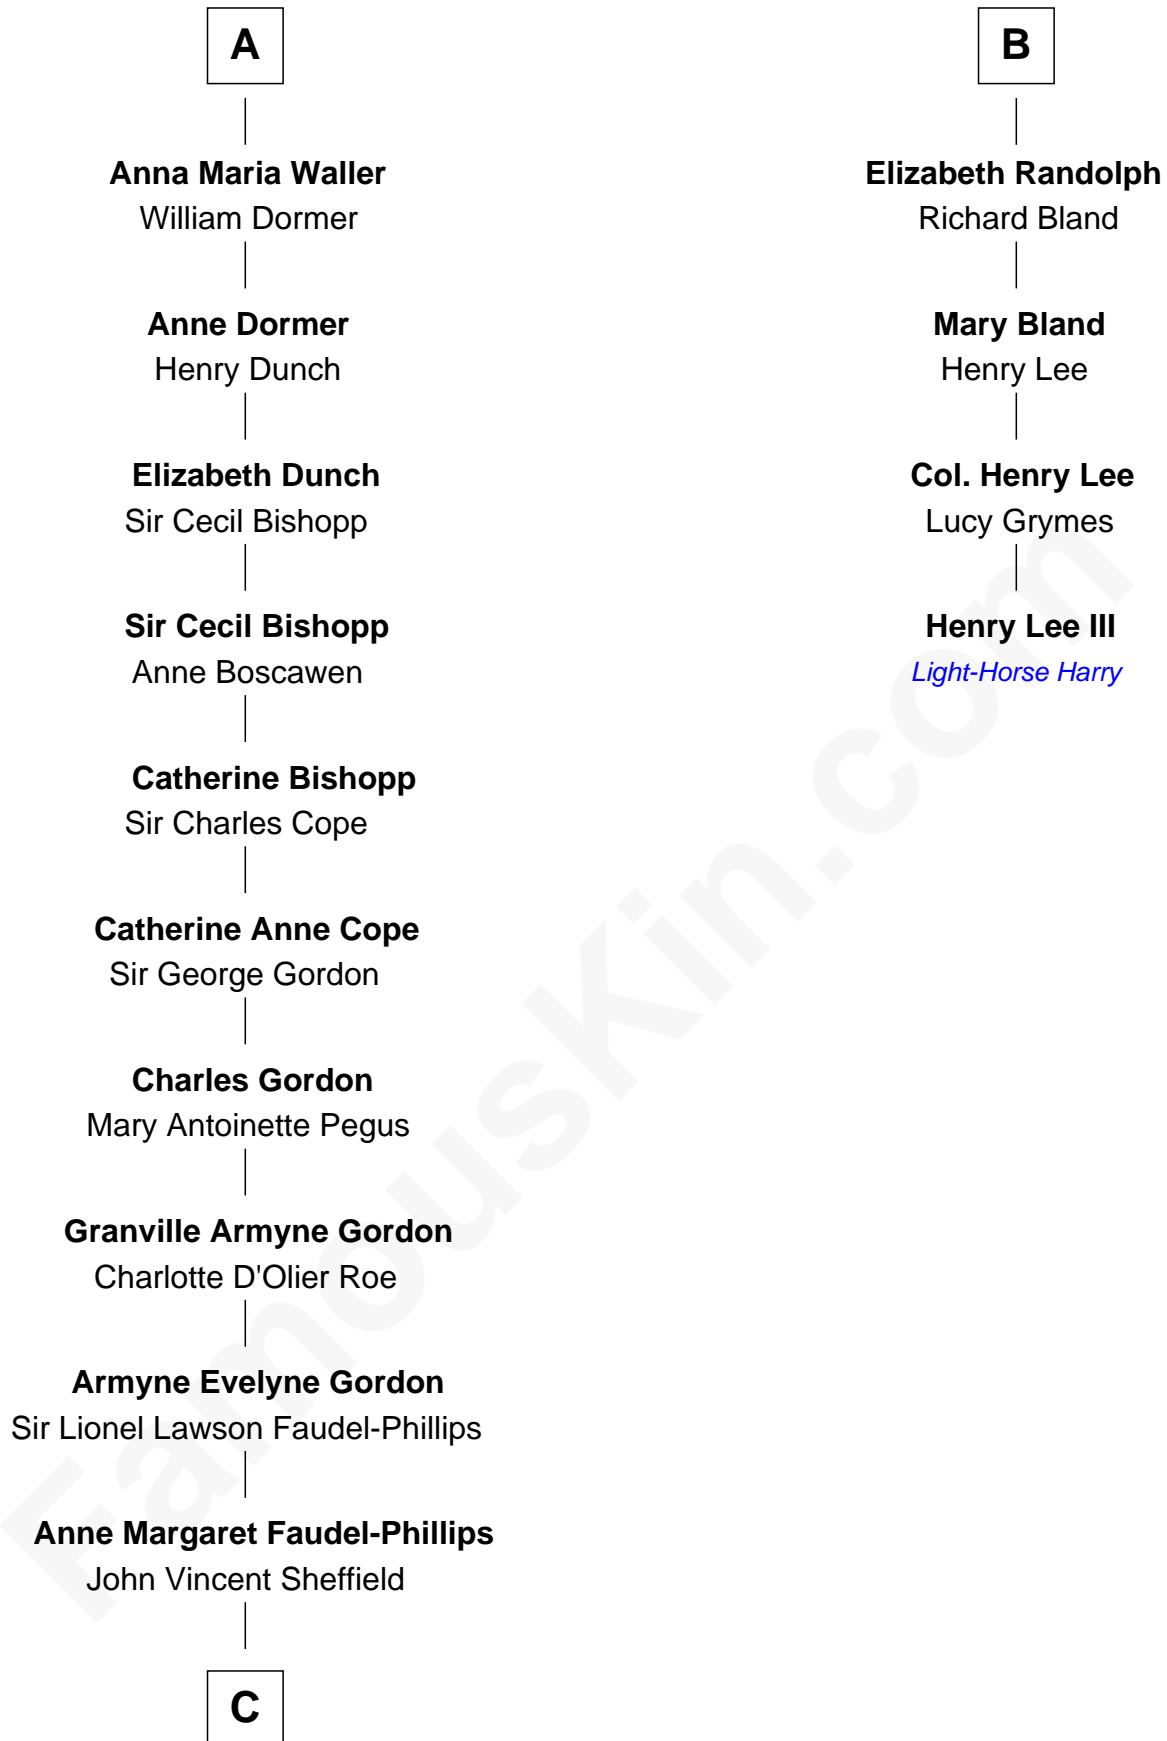

FamousKin.com

Relationship Chart of

Cara Delevingne

Fashion Model and Movie Actress

10th cousin 9 times removed of

Henry Lee III

9th Governor of Virginia

Richard Vere
Isabel Green

Elena Vere
Thomas Isham

Euseby Isham
Anne Pulton

Gregory Isham
Elizabeth Dale

Sir Euseby Isham
Anne Borlase

William Isham
Mary Brett

Henry Isham
Katherine Banks

Mary Isham
Col. William Randolph

B