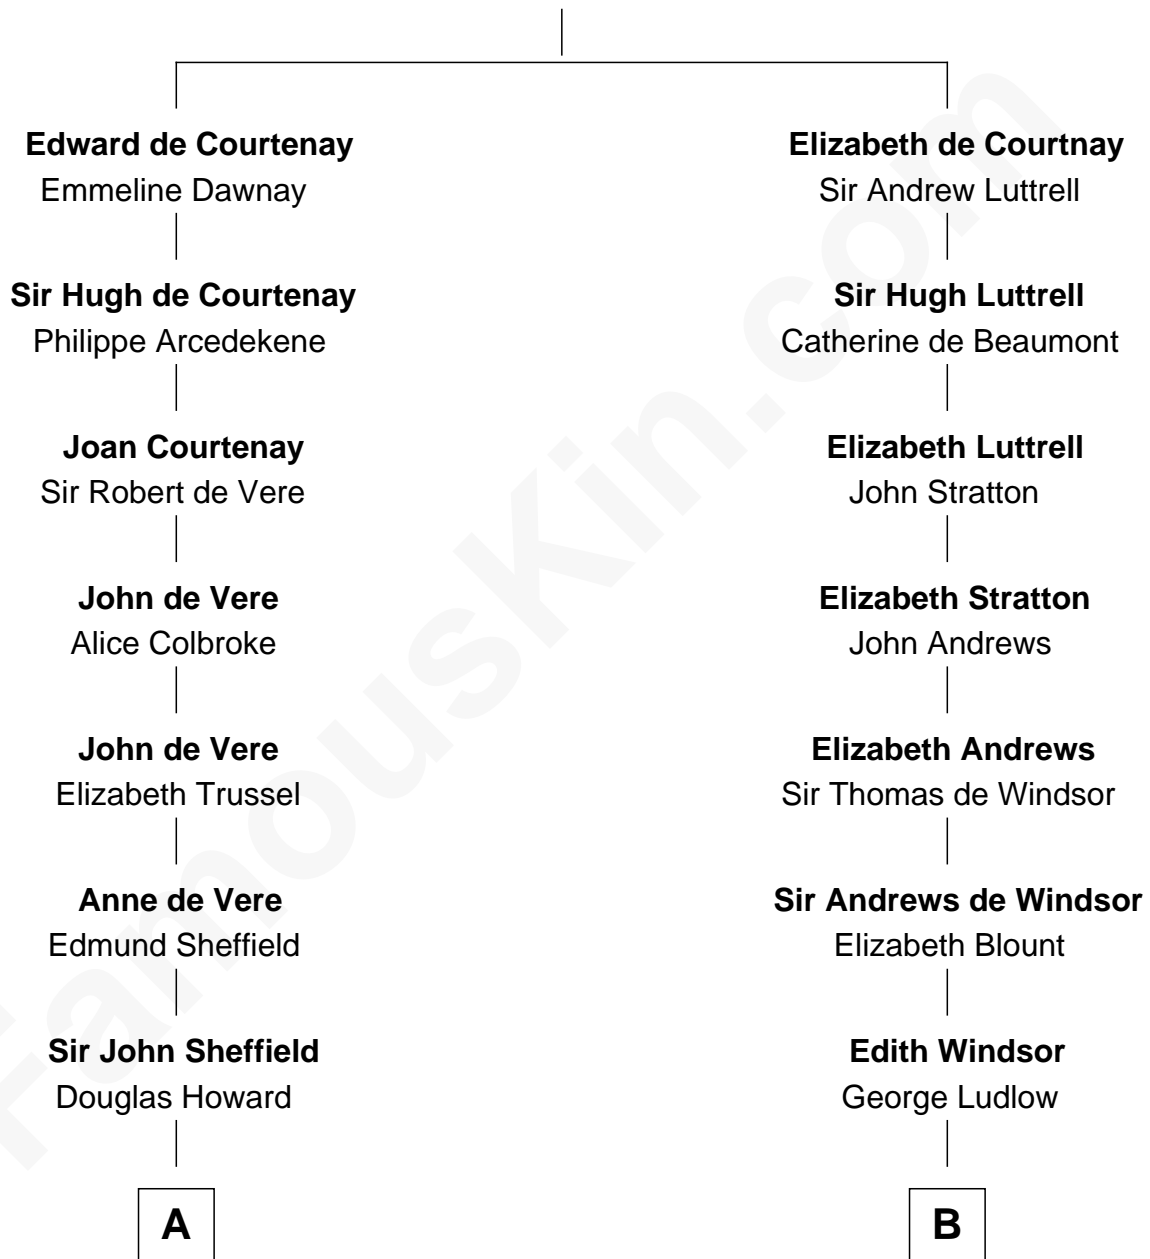

FamousKin.com

Relationship Chart of

Cara Delevingne

Fashion Model and Movie Actress

14th cousin 5 times removed of

General Robert E. Lee

Confederate Army - U.S. Civil War

Sir Hugh de Courtnay

Margaret de Bohun

C

—
Jane Armyne Sheffield

Sir Jocelyn Edward Greville Stevens

—
Pandora Anne Stevens

Charles Hamar Delevingne

—
Cara Delevingne

Model and Actress