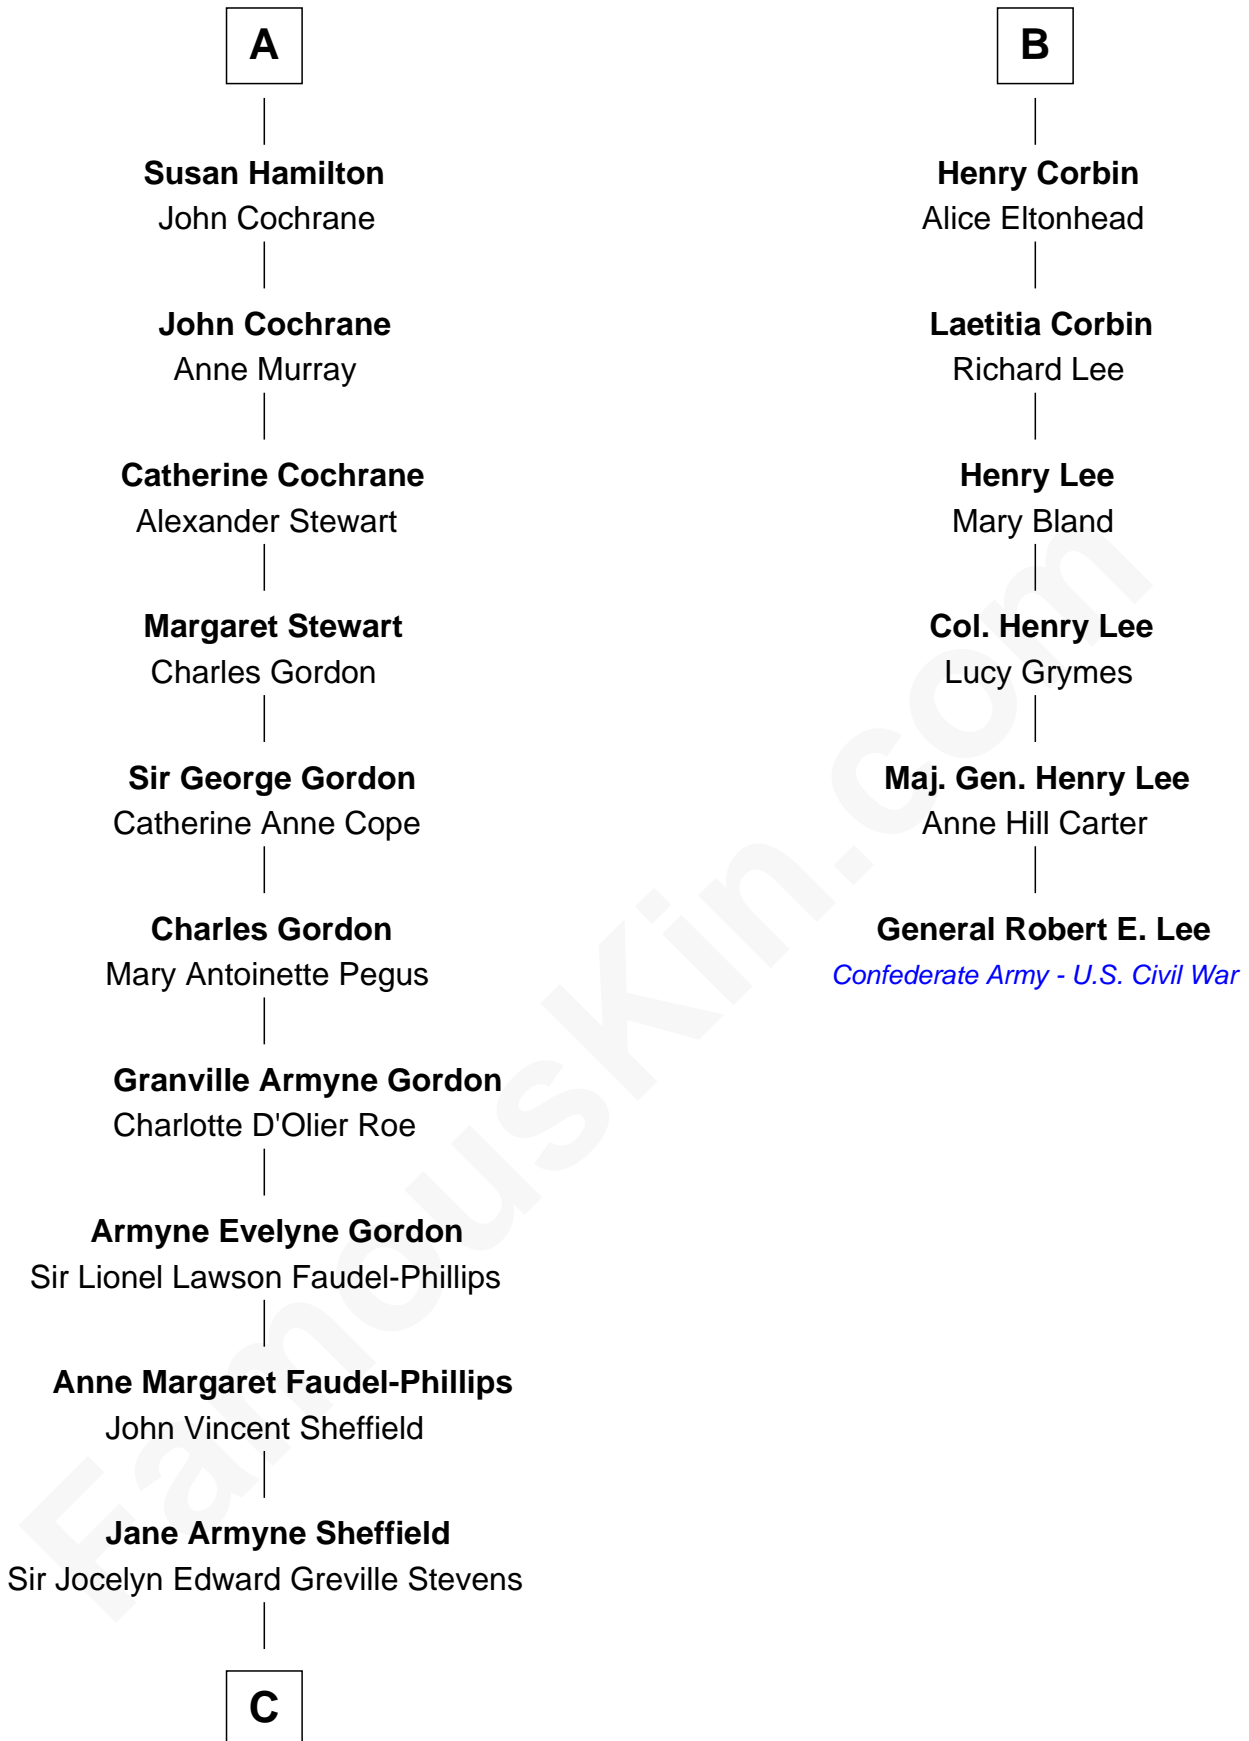

FamousKin.com

Relationship Chart of

Cara Delevingne

Fashion Model and Movie Actress

12th cousin 6 times removed of

General Robert E. Lee

Confederate Army - U.S. Civil War

C