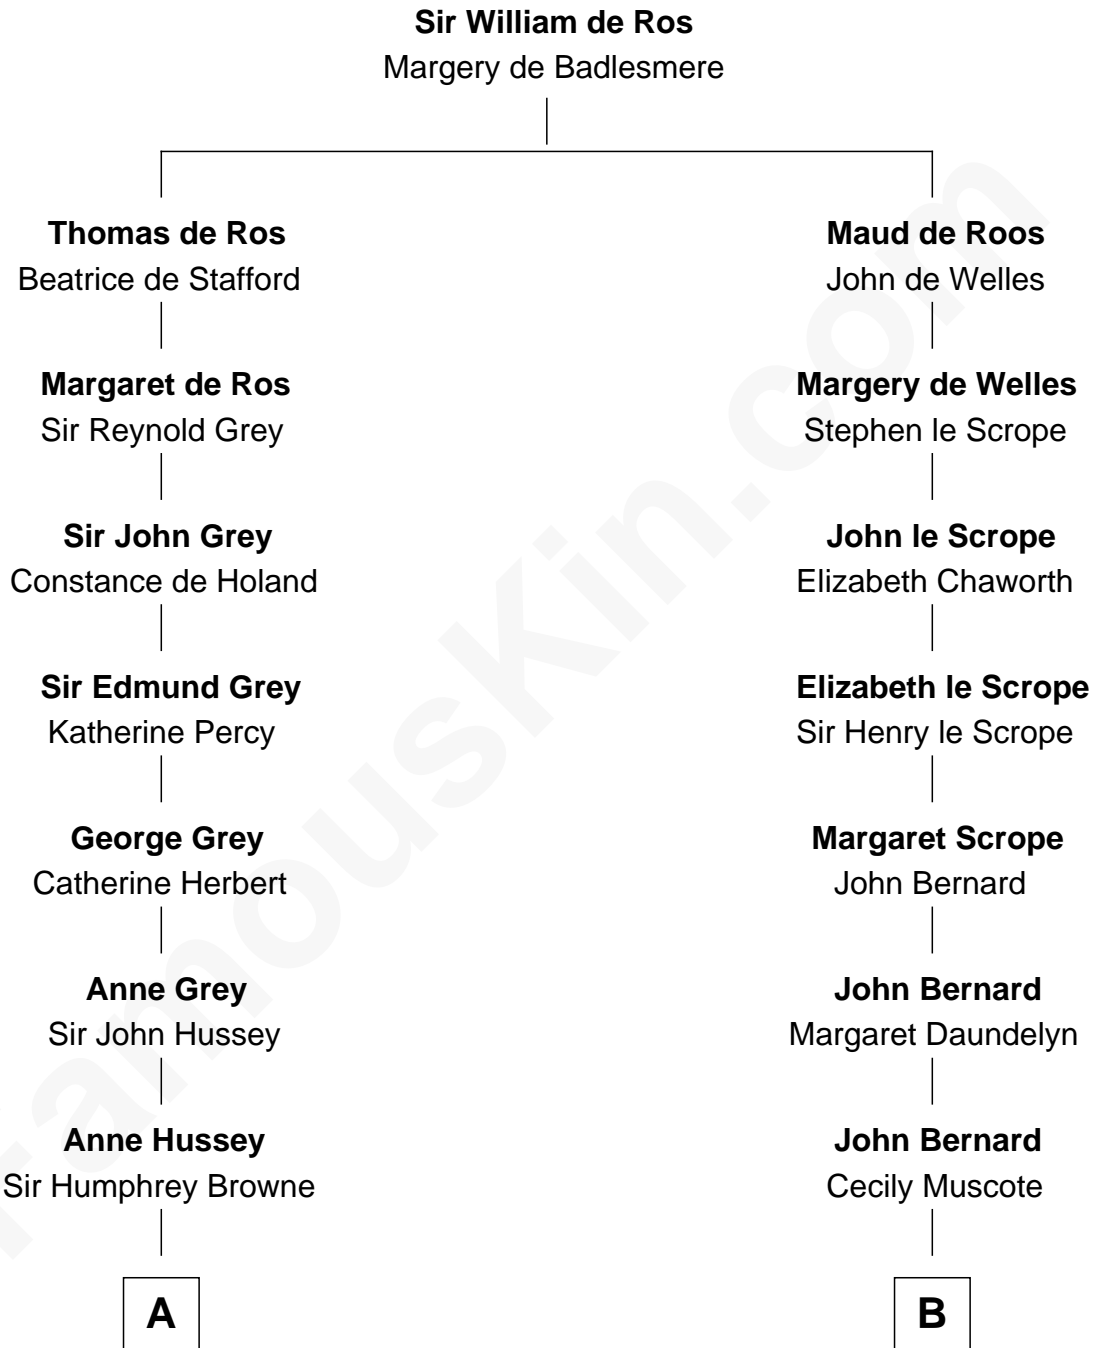

FamousKin.com

Relationship Chart of

Cara Delevingne

Fashion Model and Movie Actress

15th cousin 6 times removed of

General Robert E. Lee

Confederate Army - U.S. Civil War

C

Armyne Evelyne Gordon
Sir Lionel Lawson Faudel-Phillips

Anne Margaret Faudel-Phillips
John Vincent Sheffield

Jane Armyne Sheffield
Sir Jocelyn Edward Greville Stevens

Pandora Anne Stevens
Charles Hamar Delevingne