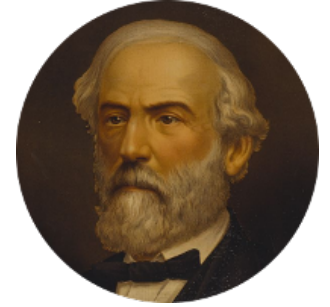

FamousKin.com

Relationship Chart of

Cara Delevingne

Fashion Model and Movie Actress

15th cousin 6 times removed of

General Robert E. Lee

Confederate Army - U.S. Civil War

C

Armyne Evelyne Gordon
Sir Lionel Lawson Faudel-Phillips

Anne Margaret Faudel-Phillips
John Vincent Sheffield

Jane Armyne Sheffield
Sir Jocelyn Edward Greville Stevens

Pandora Anne Stevens
Charles Hamar Delevingne

Cara Delevingne
Model and Actress

FamousKin.com