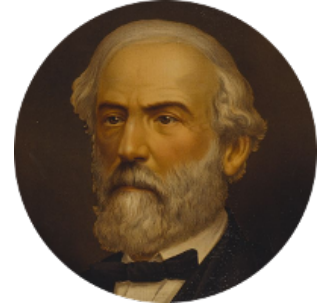

FamousKin.com

Relationship Chart of

Cara Delevingne

Fashion Model and Movie Actress

13th cousin 8 times removed of

General Robert E. Lee

Confederate Army - U.S. Civil War

C

Armyne Evelyne Gordon
Sir Lionel Lawson Faudel-Phillips

Anne Margaret Faudel-Phillips
John Vincent Sheffield

Jane Armyne Sheffield
Sir Jocelyn Edward Greville Stevens

Pandora Anne Stevens
Charles Hamar Delevingne

Cara Delevingne
Model and Actress

FamousKin.com