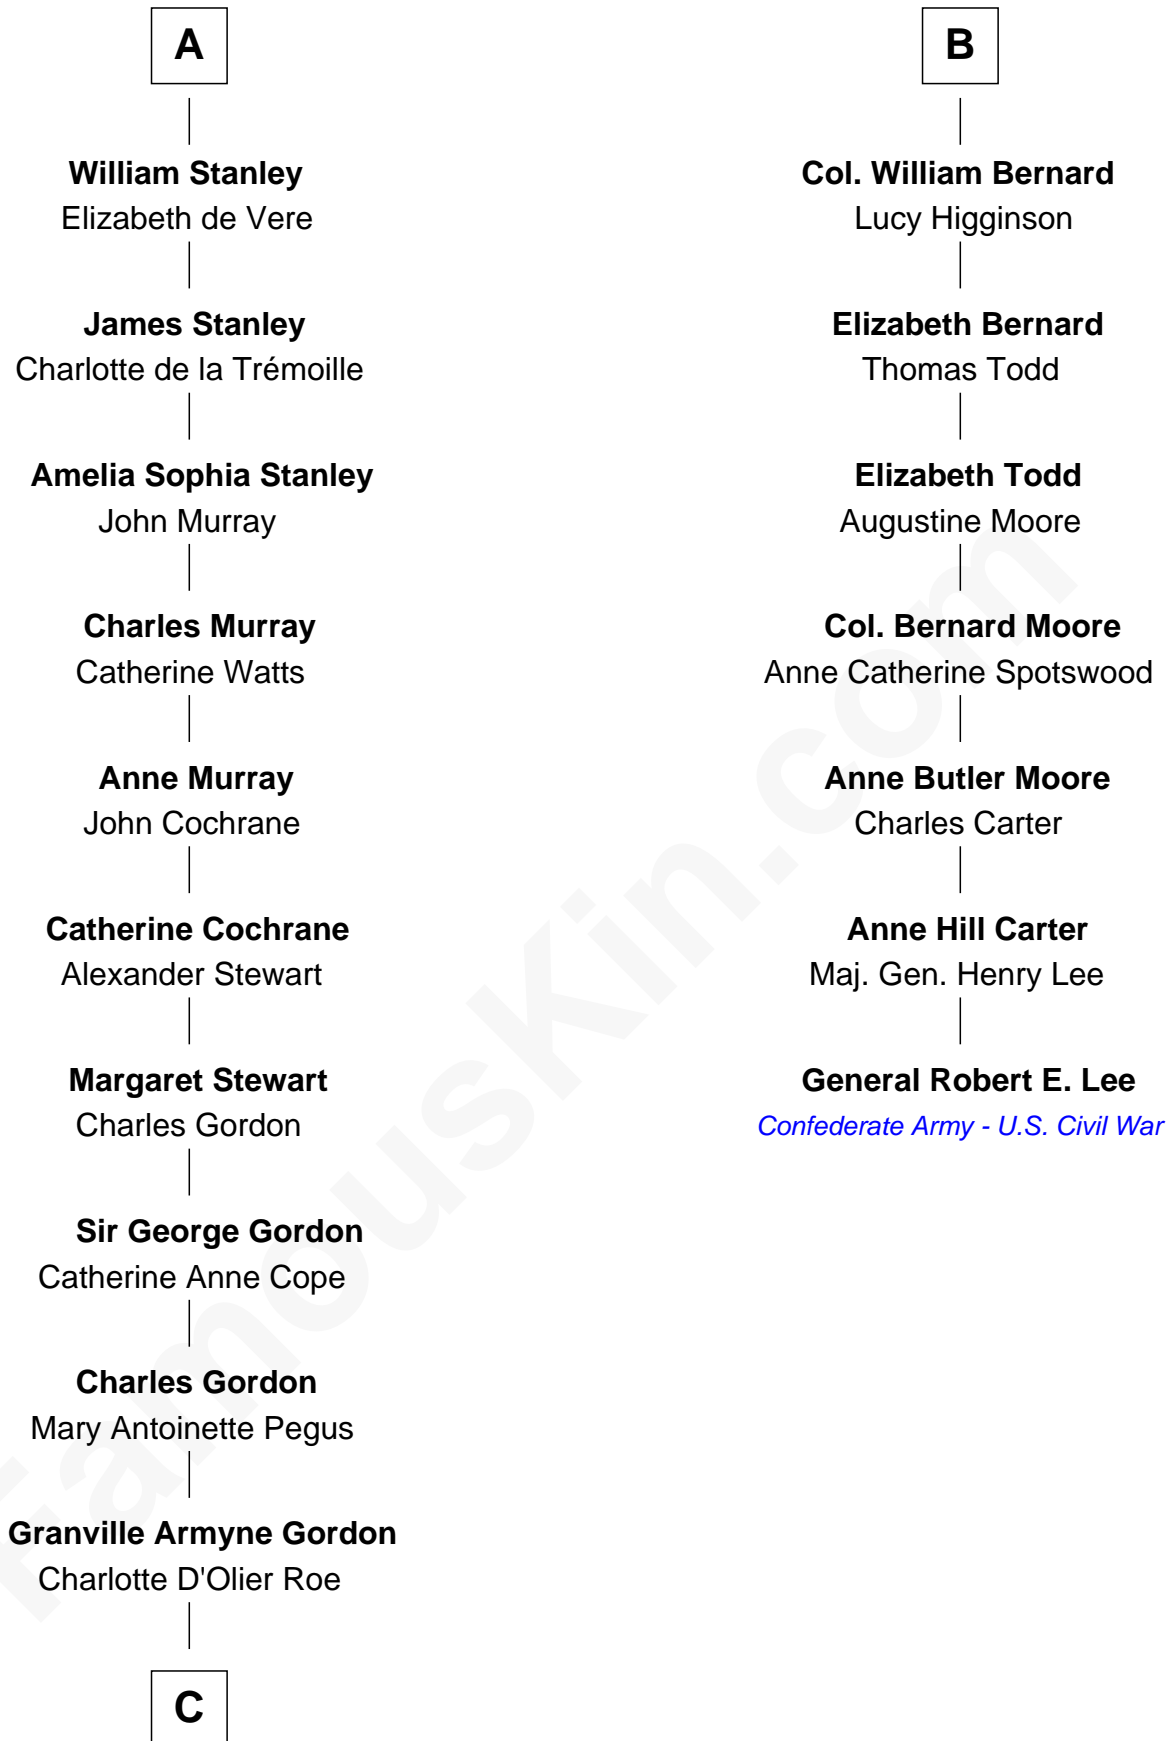

FamousKin.com

Relationship Chart of

Cara Delevingne

Fashion Model and Movie Actress

13th cousin 8 times removed of

General Robert E. Lee

Confederate Army - U.S. Civil War

C

Armyne Evelyne Gordon
Sir Lionel Lawson Faudel-Phillips

Anne Margaret Faudel-Phillips
John Vincent Sheffield

Jane Armyne Sheffield
Sir Jocelyn Edward Greville Stevens

Pandora Anne Stevens
Charles Hamar Delevingne