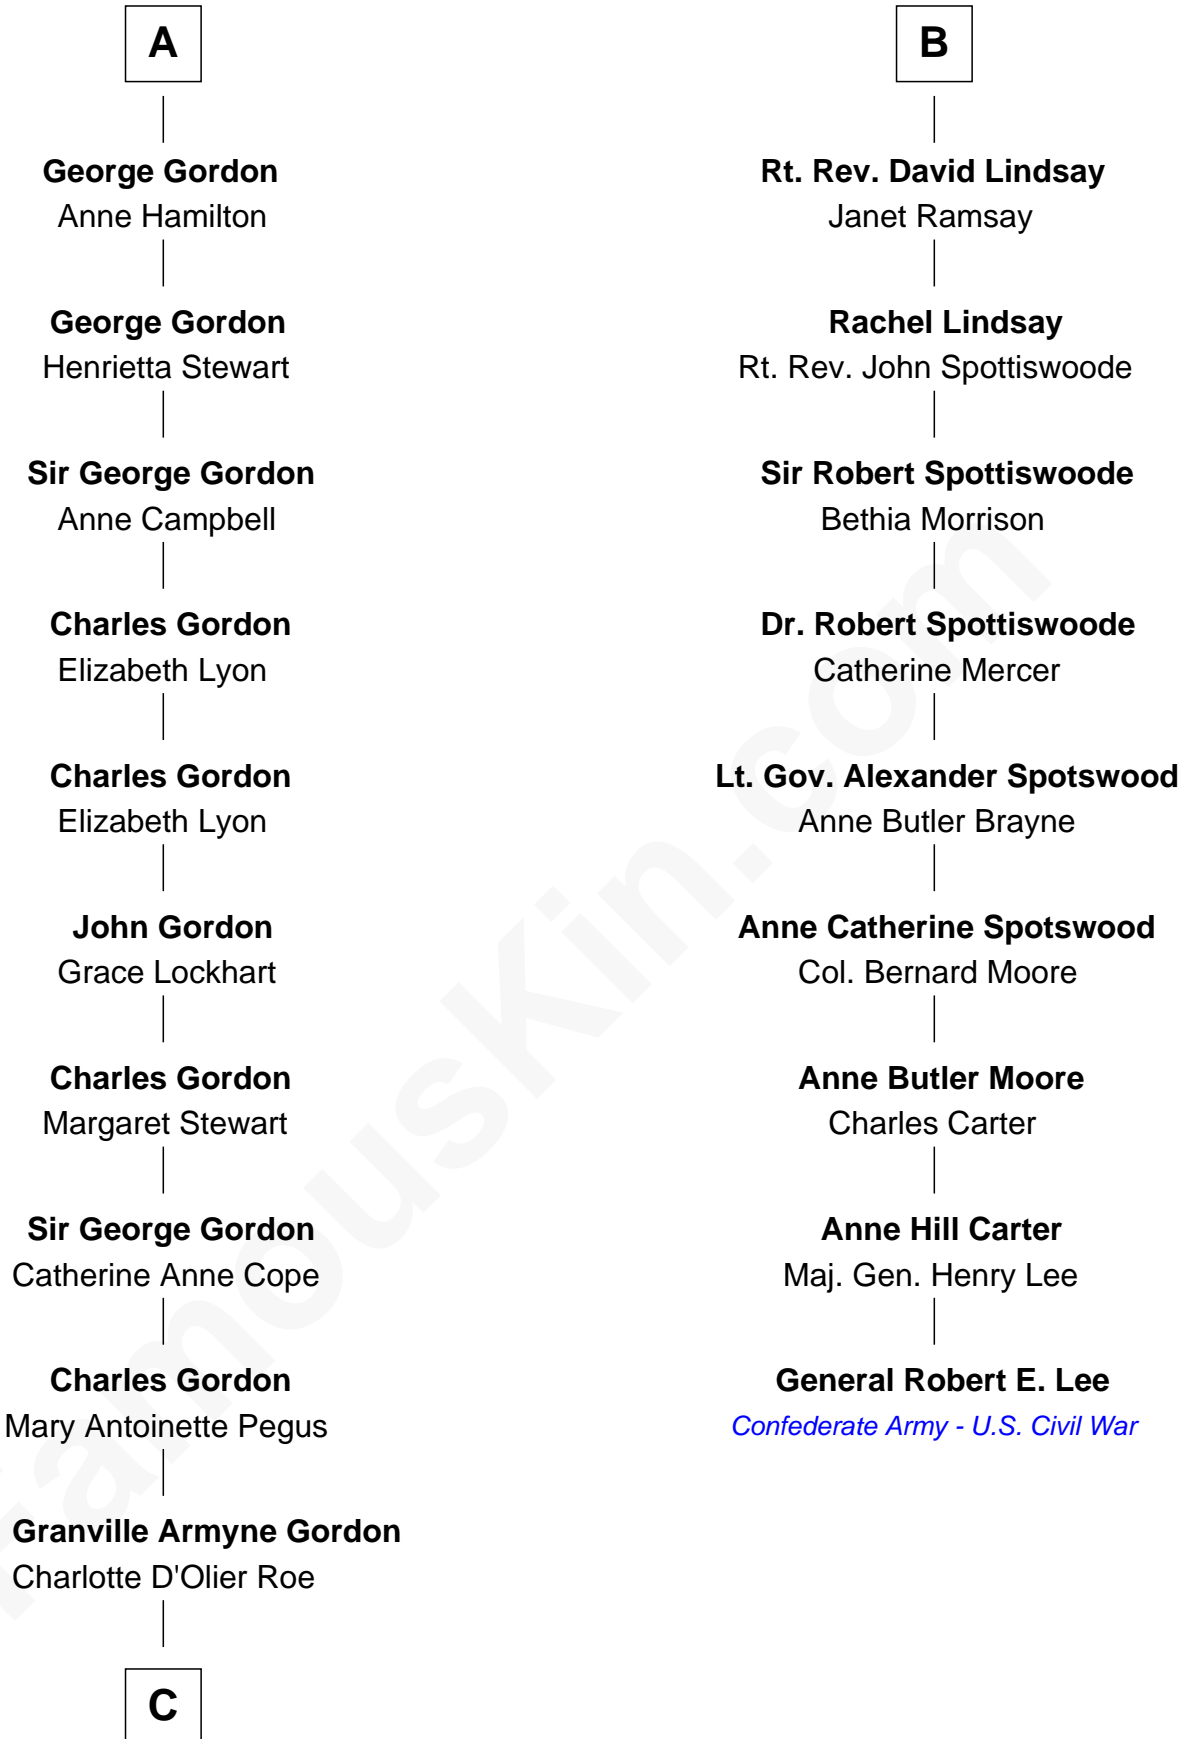

FamousKin.com

Relationship Chart of

Cara Delevingne

Fashion Model and Movie Actress

15th cousin 6 times removed of

General Robert E. Lee

Confederate Army - U.S. Civil War

C

Armyne Evelyne Gordon
Sir Lionel Lawson Faudel-Phillips

Anne Margaret Faudel-Phillips
John Vincent Sheffield

Jane Armyne Sheffield
Sir Jocelyn Edward Greville Stevens

Pandora Anne Stevens
Charles Hamar Delevingne