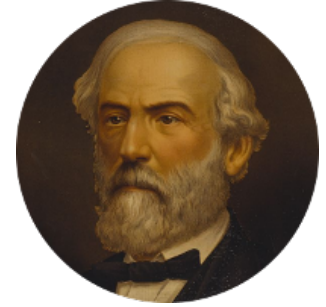

FamousKin.com

Relationship Chart of

Cara Delevingne

Fashion Model and Movie Actress

15th cousin 6 times removed of

General Robert E. Lee

Confederate Army - U.S. Civil War

C

Armyne Evelyne Gordon
Sir Lionel Lawson Faudel-Phillips

Anne Margaret Faudel-Phillips
John Vincent Sheffield

Jane Armyne Sheffield
Sir Jocelyn Edward Greville Stevens

Pandora Anne Stevens
Charles Hamar Delevingne

Cara Delevingne
Model and Actress

FamousKin.com