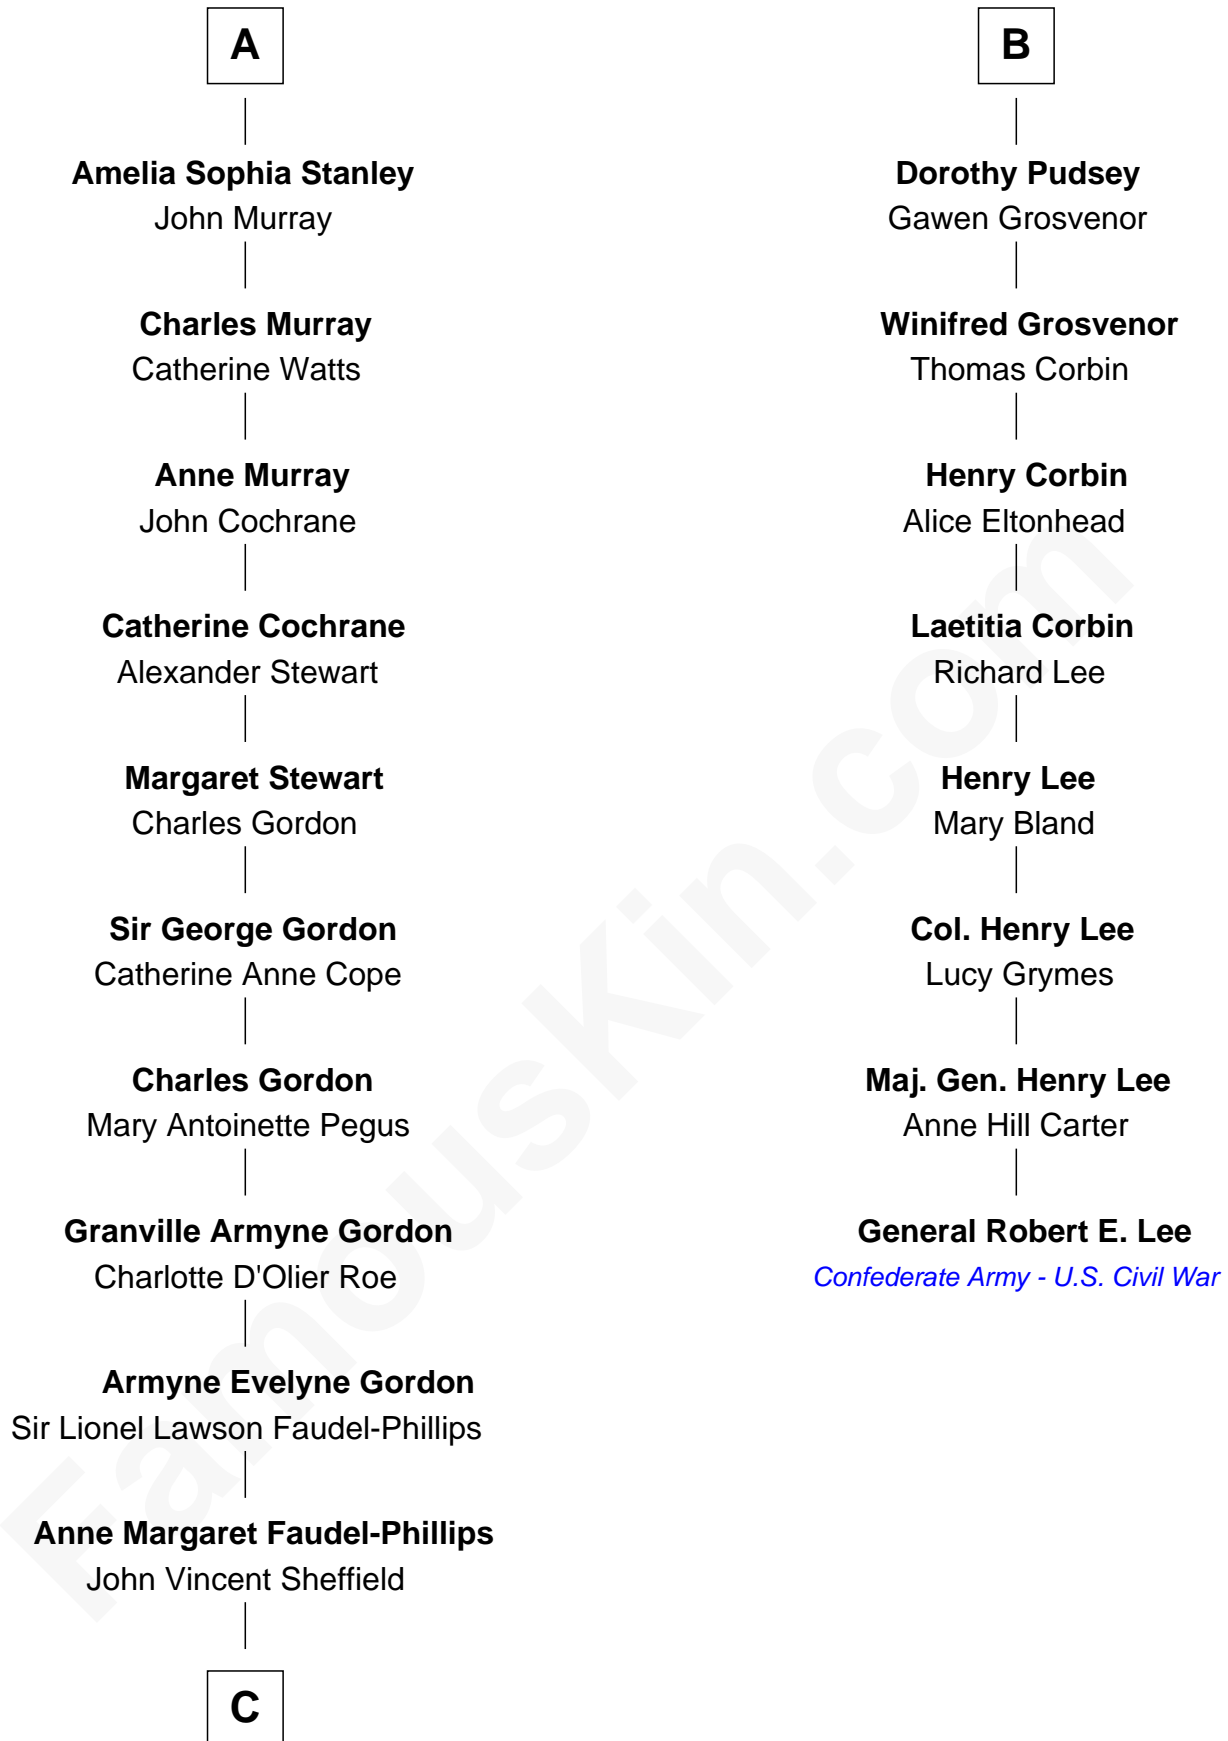

FamousKin.com

Relationship Chart of

Cara Delevingne

Fashion Model and Movie Actress

14th cousin 5 times removed of

General Robert E. Lee

Confederate Army - U.S. Civil War

C

—
Jane Armyne Sheffield

Sir Jocelyn Edward Greville Stevens

—
Pandora Anne Stevens

Charles Hamar Delevingne

—
Cara Delevingne

Model and Actress

FamousKin.com