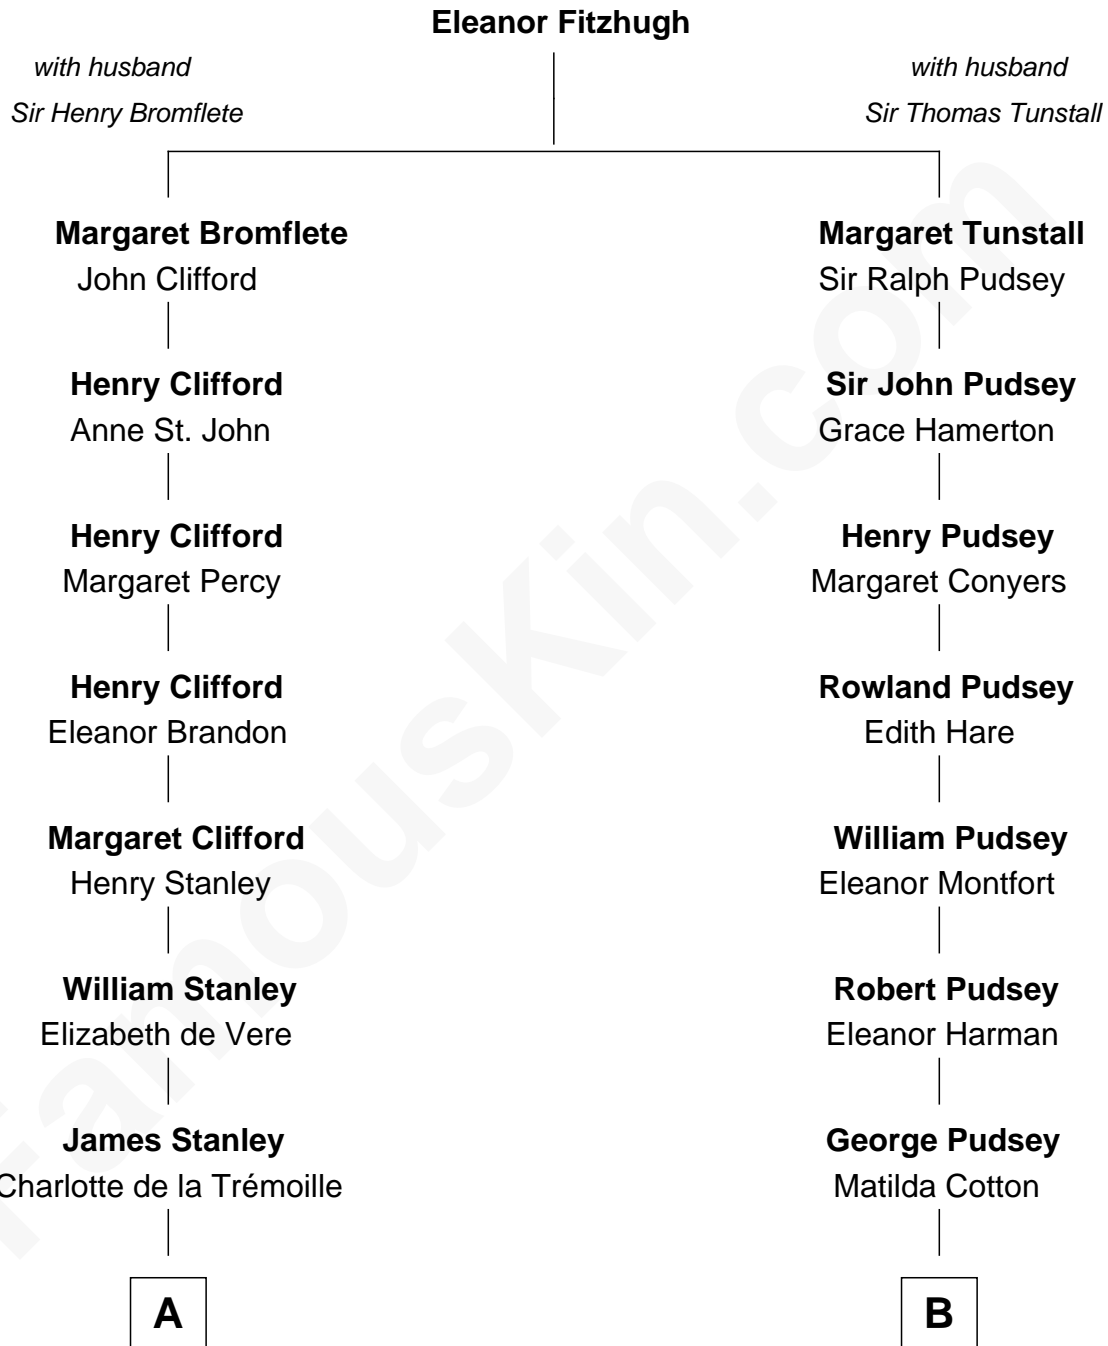

FamousKin.com

Relationship Chart of

Cara Delevingne

Fashion Model and Movie Actress

14th cousin 5 times removed of

General Robert E. Lee

Confederate Army - U.S. Civil War

C

—
Jane Armyne Sheffield

Sir Jocelyn Edward Greville Stevens

—
Pandora Anne Stevens

Charles Hamar Delevingne

—
Cara Delevingne

Model and Actress

FamousKin.com