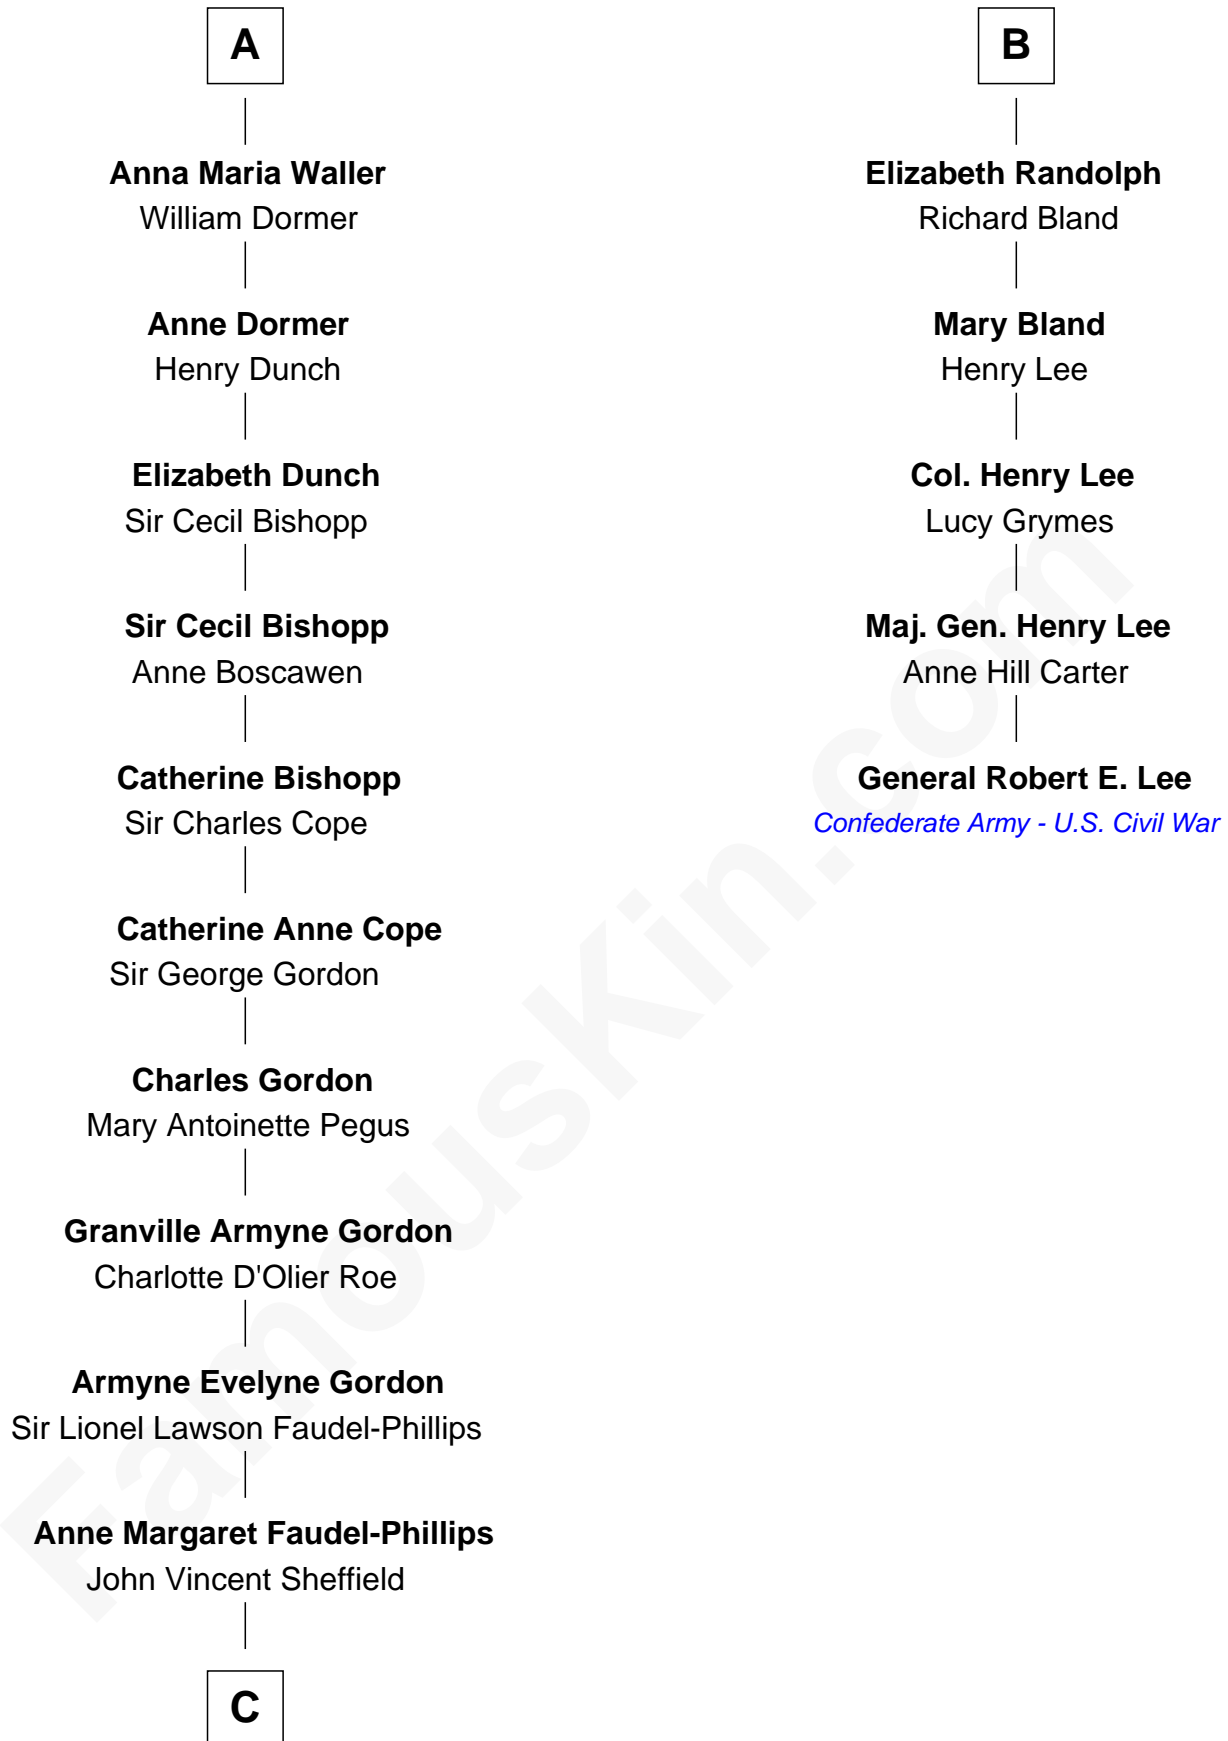

FamousKin.com

Relationship Chart of

Cara Delevingne

Fashion Model and Movie Actress

11th cousin 8 times removed of

General Robert E. Lee

Confederate Army - U.S. Civil War

Richard Vere
Isabel Green

Constance Vere
John Boteler

Elizabeth Boteler
Thomas Lovett

Thomas Lovett
Anne Danvers

Elizabeth Lovett
Anthony Cave

Anne Cave
Griffith Hampden

Anne Hampden
Robert Waller

Edmund Waller
Anne Banks

A

Elena Vere
Thomas Isham

Euseby Isham
Anne Pulton

Gregory Isham
Elizabeth Dale

Sir Euseby Isham
Anne Borlase

William Isham
Mary Brett

Henry Isham
Katherine Banks

Mary Isham
Col. William Randolph

B

C

—
Jane Armyne Sheffield

Sir Jocelyn Edward Greville Stevens

—
Pandora Anne Stevens

Charles Hamar Delevingne

—
Cara Delevingne

Model and Actress

FamousKin.com