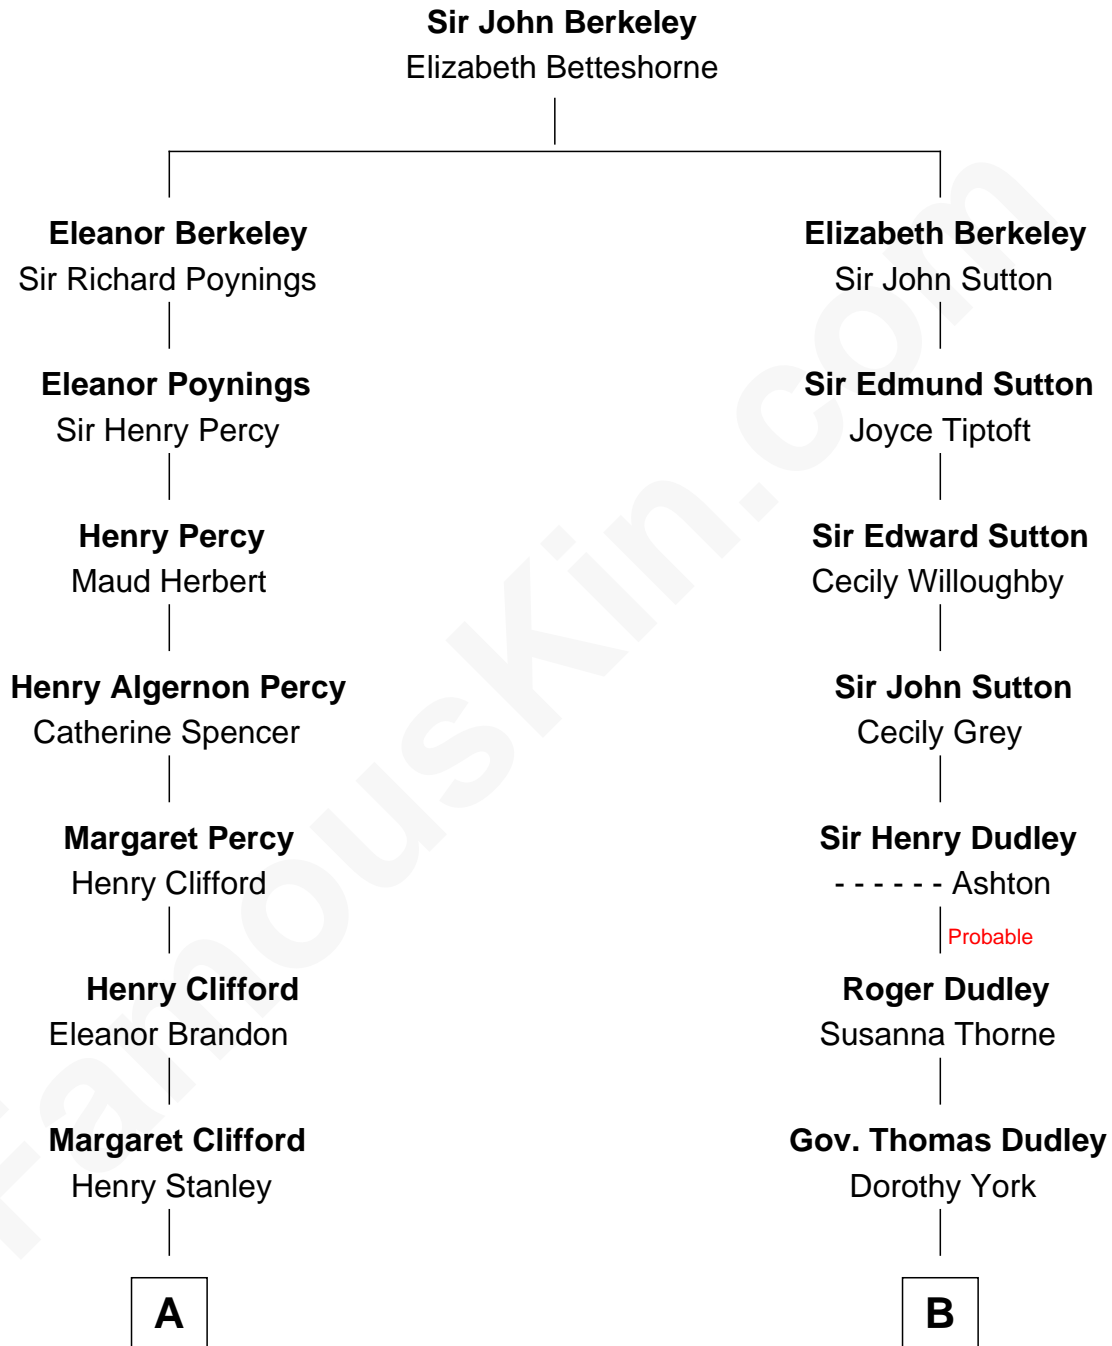

## Relationship Chart of

### Cara Delevingne

*Fashion Model and Movie Actress*

18th cousin 3 times removed of

### Keri Russell

*TV and Movie Actress*

**C**

**Armyne Evelyne Gordon**  
Sir Lionel Lawson Faudel-Phillips

**Anne Margaret Faudel-Phillips**  
John Vincent Sheffield

**Jane Armyne Sheffield**  
Sir Jocelyn Edward Greville Stevens