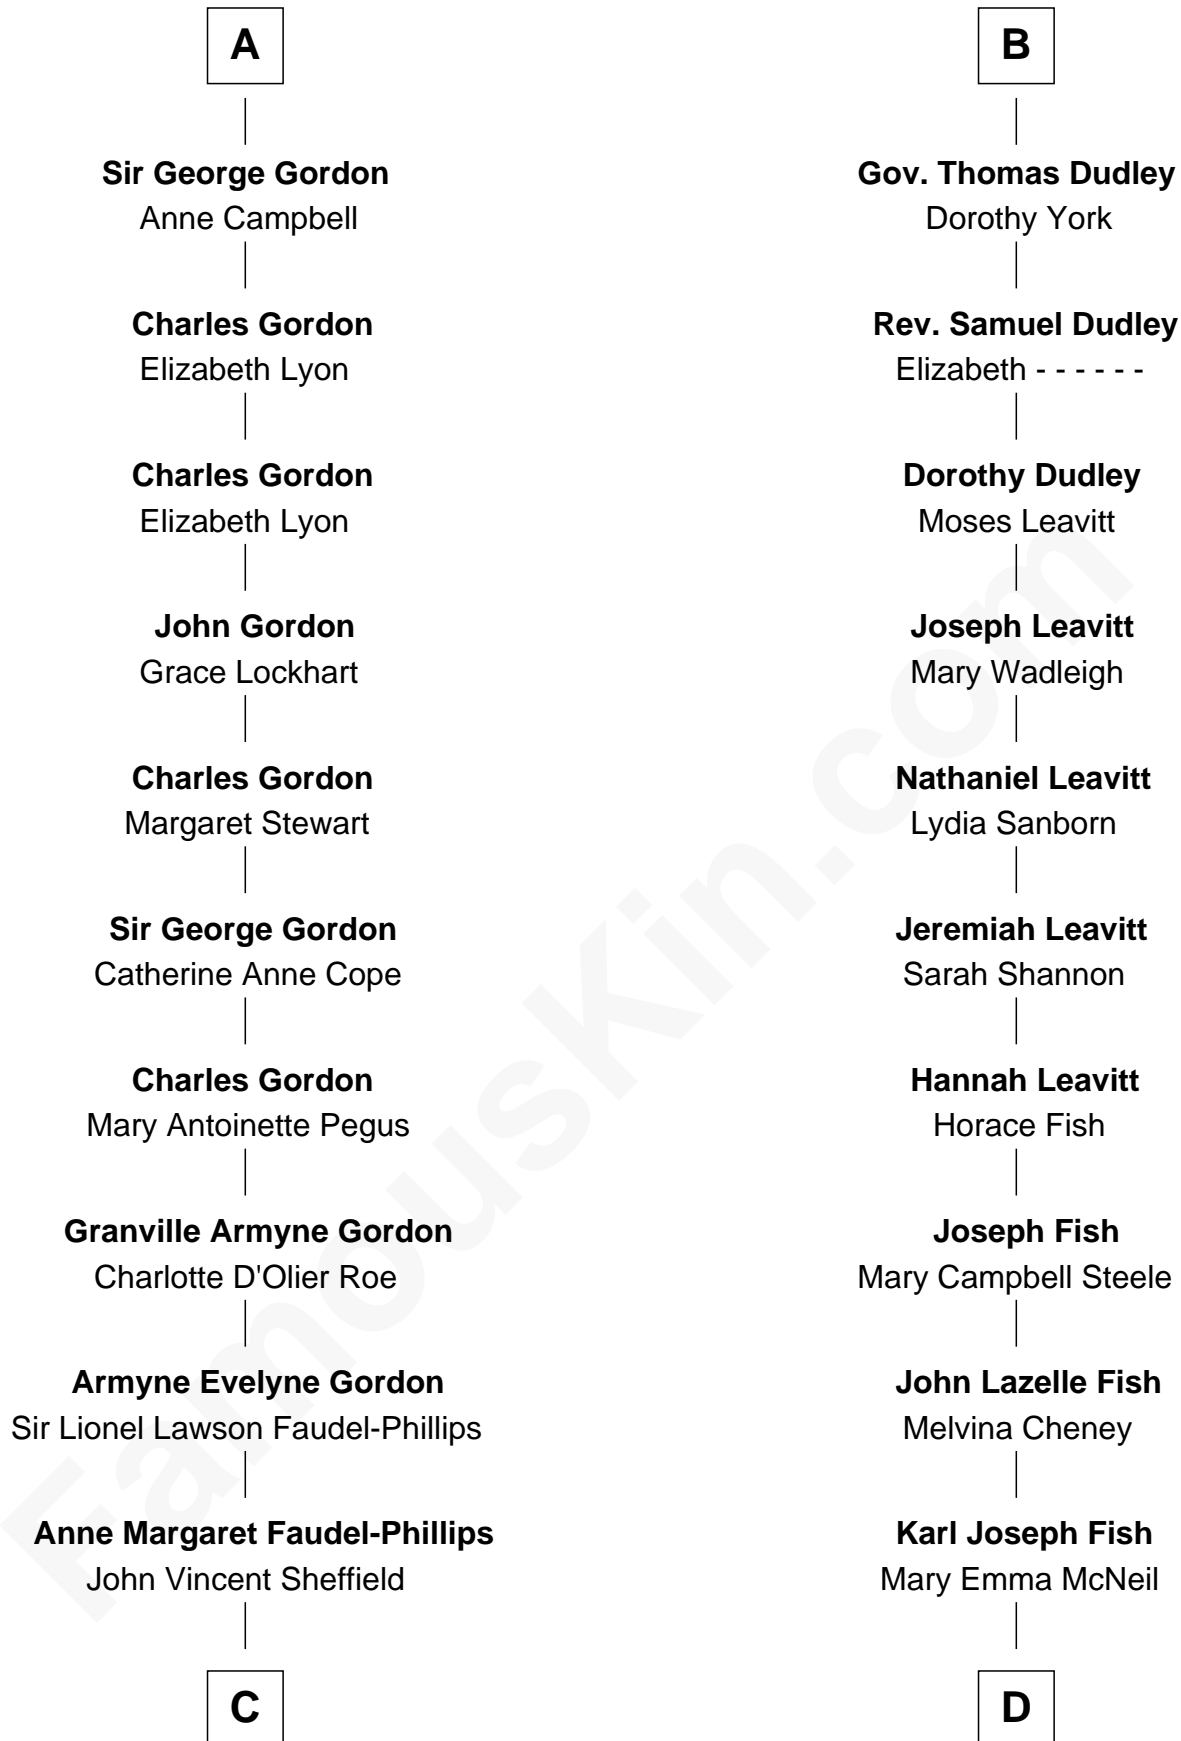

FamousKin.com

Relationship Chart of

Cara Delevingne

Fashion Model and Movie Actress

19th cousin of

Keri Russell

TV and Movie Actress

Sir Thomas de Holand

Alice Fitzalan

C

Jane Armyne Sheffield
Sir Jocelyn Edward Greville Stevens

Pandora Anne Stevens
Charles Hamar Delevingne

Cara Delevingne
Model and Actress

D

Emma Inez Fish
Kermit Sylvester Stephens

Stephanie Stephens
David Harold Russell